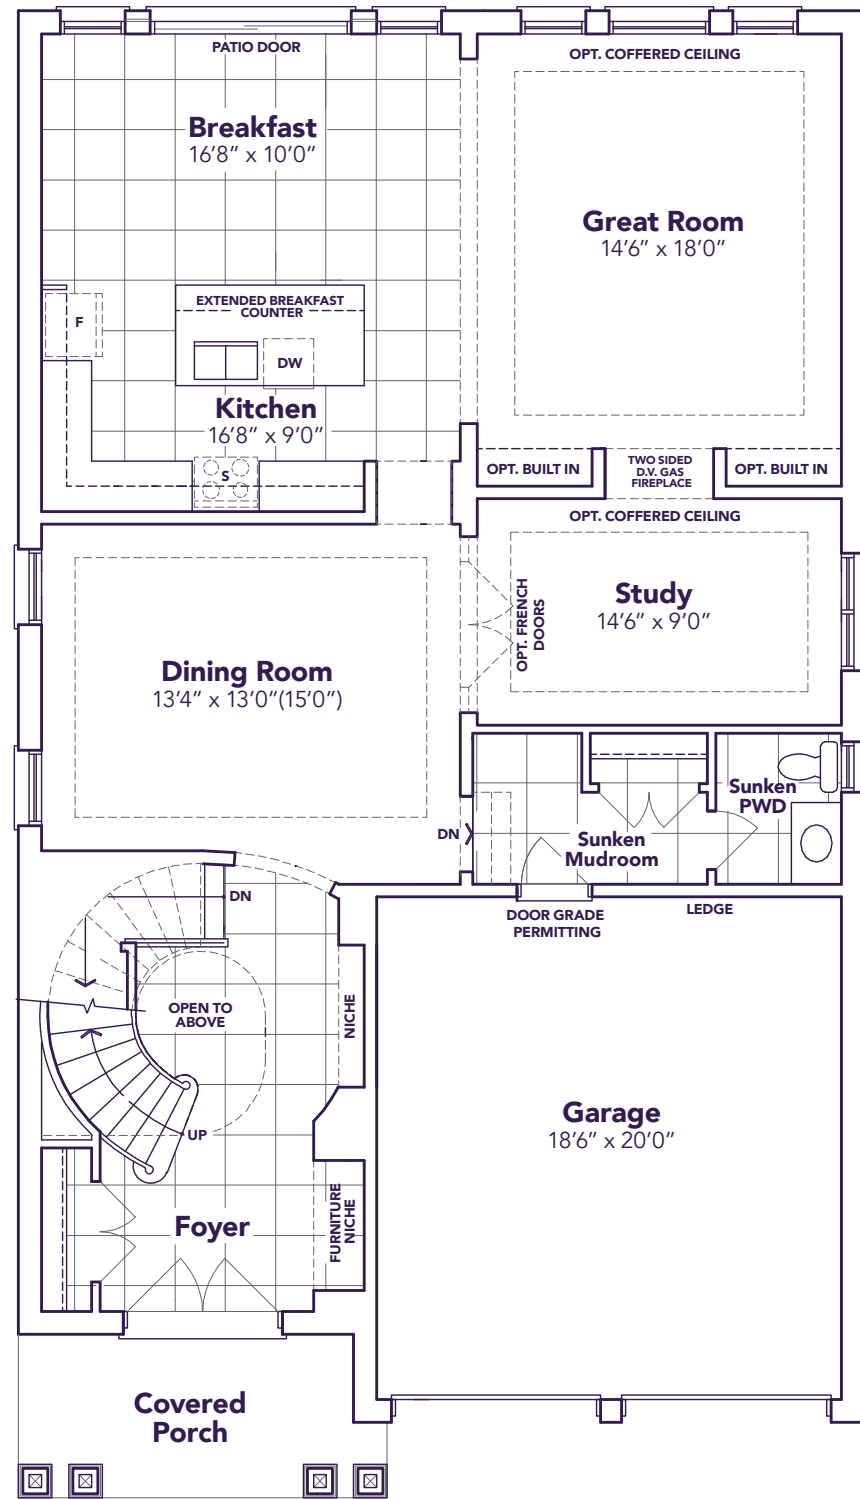

Arthur

A/B/C
3150/3135/3170 SQ. FT.

4 4+1

MAIN FLOOR

ELEVATION A