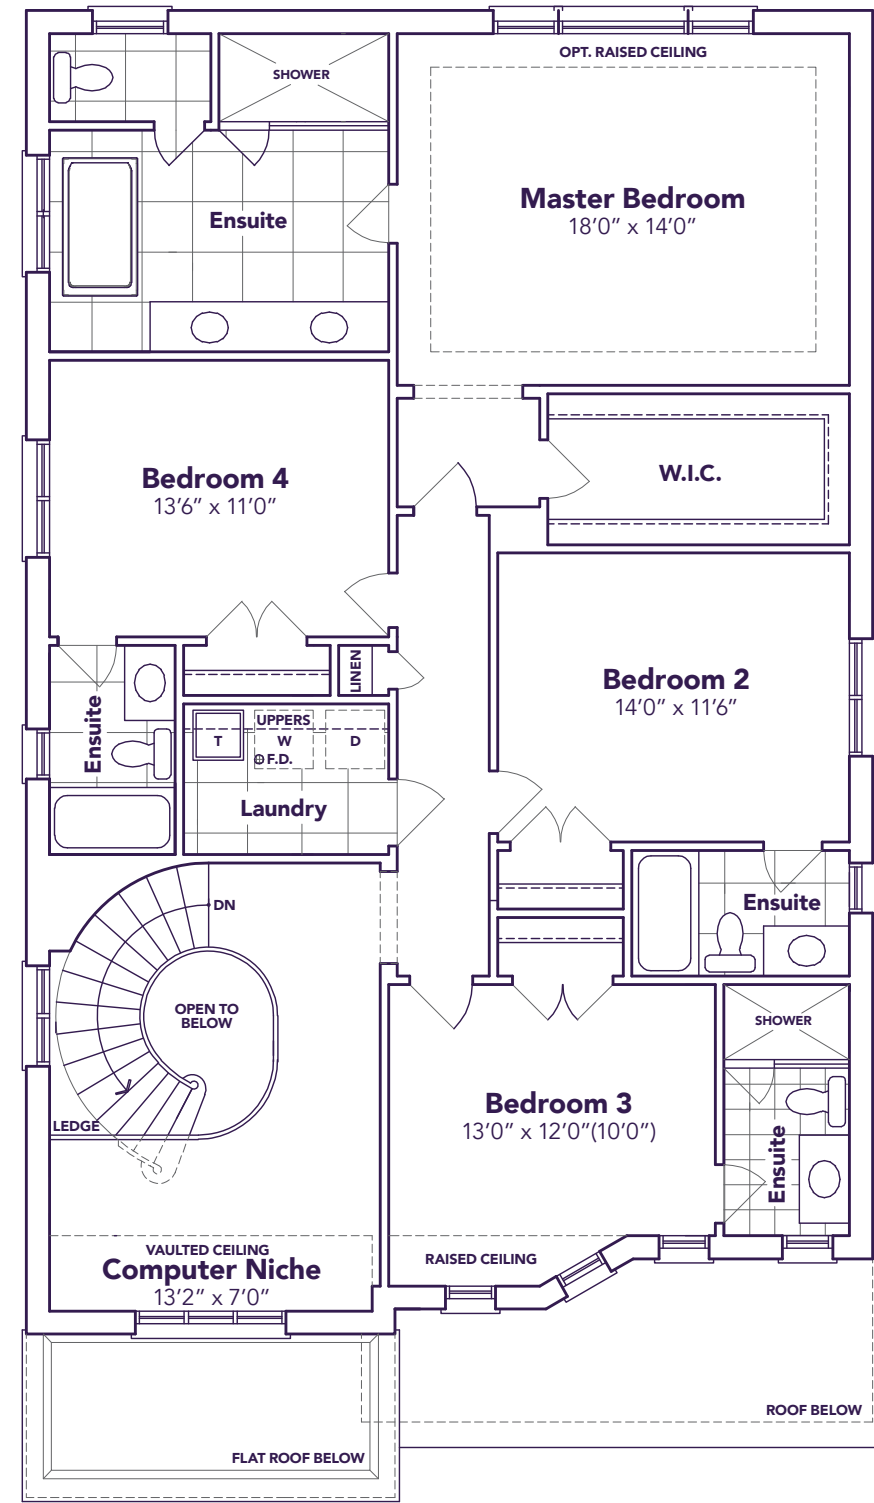

SECOND FLOOR

ELEVATION A