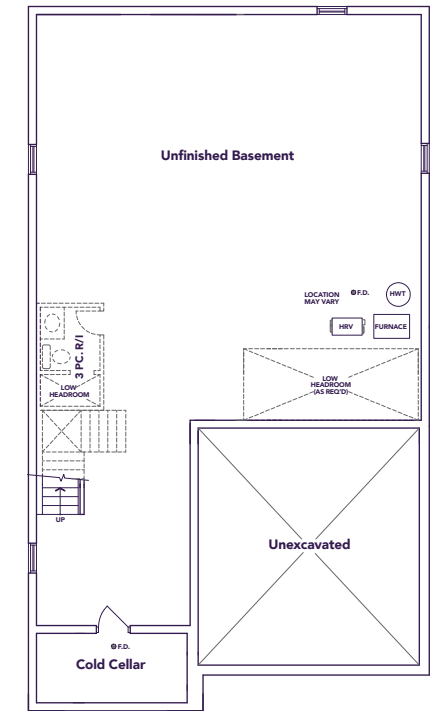

BASEMENT

A&C