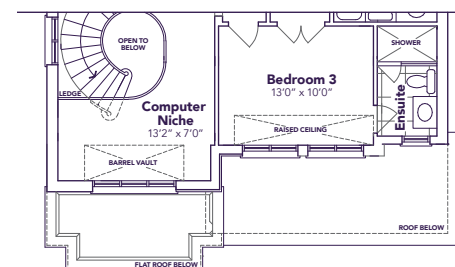

Arthur

A/B/C
3150/3135/3170 SQ. FT.

4 4+1

MAIN FLOOR

SECOND FLOOR

BASEMENT

B