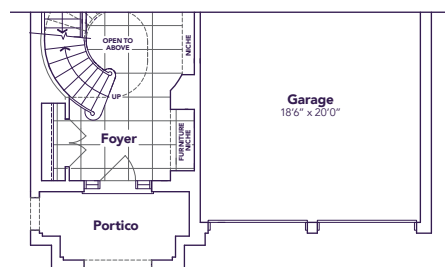

Arthur

A/B/C
3150/3135/3170 SQ. FT.

4 4+1

MAIN FLOOR

SECOND FLOOR

BASEMENT

B