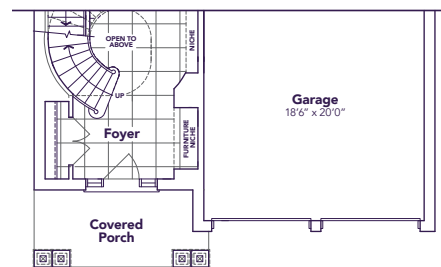

Arthur

A/B/C
3150/3135/3170 SQ. FT.

4 4+1

MAIN FLOOR

SECOND FLOOR

BASEMENT

C