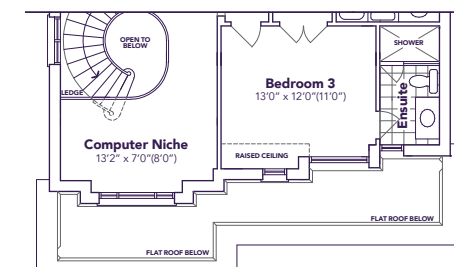

Arthur

A/B/C
3150/3135/3170 SQ. FT.

4 4+1

MAIN FLOOR

SECOND FLOOR

BASEMENT

C