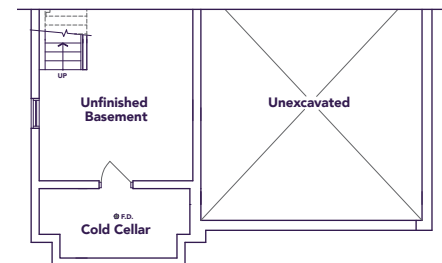

Arthur

A/B/C
3150/3135/3170 SQ. FT.

4 4+1

MAIN FLOOR

SECOND FLOOR

BASEMENT

B