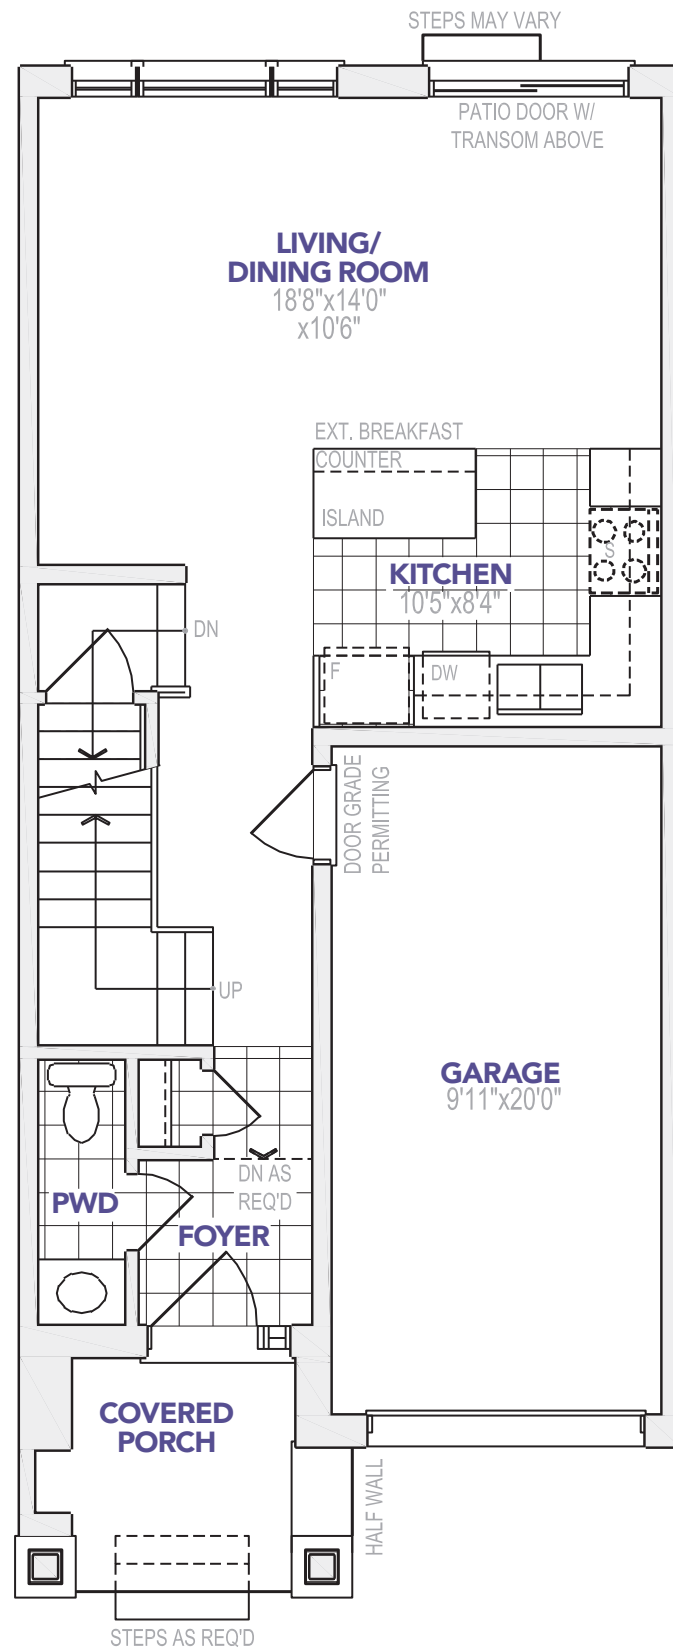

2001

1290 sq. ft. / 3 Bedrooms / 1 ½ Bathrooms

Canal Lake

ELEVATION A

Canal Lake

ELEVATION B

ELEVATION A

ELEVATION B

**A** MAIN FLOOR

**A** SECOND FLOOR

**B** PARTIAL  
SECOND FLOOR

**B** PARTIAL  
MAIN FLOOR

**B** BASEMENT