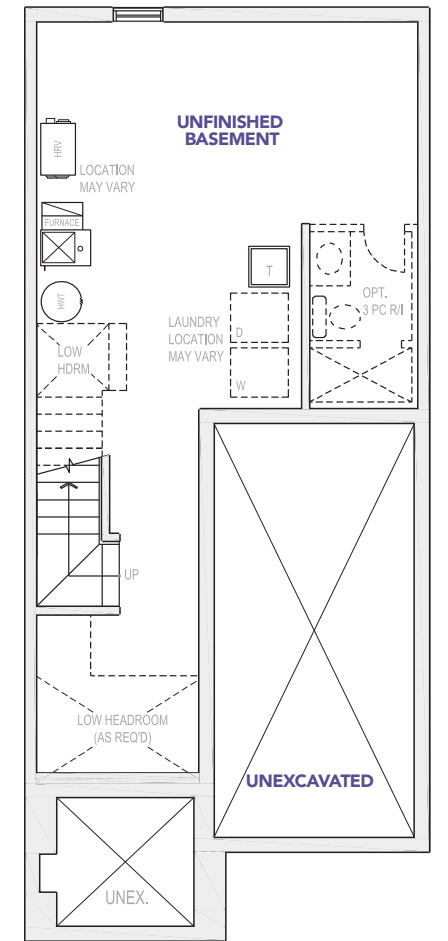

2001

1290 sq. ft. / 3 Bedrooms / 1 ½ Bathrooms

Canal Lake

ELEVATION A

Canal Lake

ELEVATION B

ELEVATION A

ELEVATION B

**A** MAIN FLOOR

**A** SECOND FLOOR

**B** PARTIAL  
SECOND FLOOR

**B** PARTIAL  
MAIN FLOOR

**B** BASEMENT