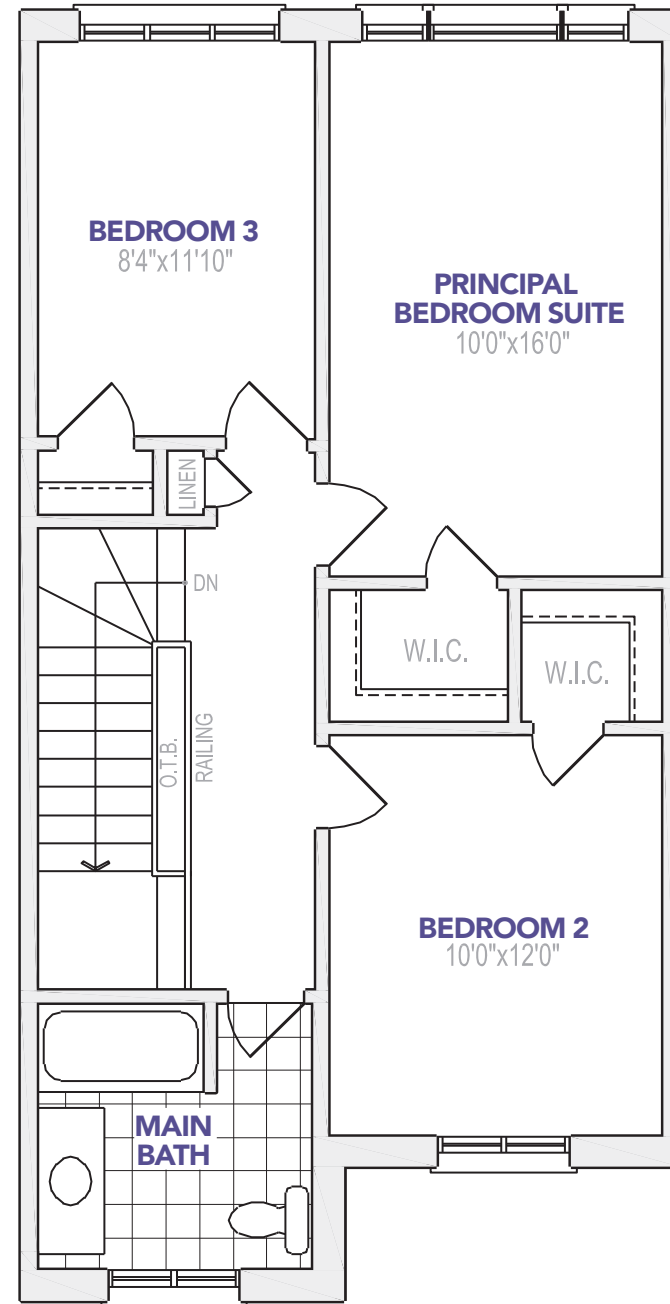

2001

1290 sq. ft. / 3 Bedrooms / 1 ½ Bathrooms

Canal Lake

ELEVATION A

Canal Lake

ELEVATION B

ELEVATION A

ELEVATION B

**A** MAIN FLOOR

**A** SECOND FLOOR

**B** PARTIAL  
SECOND FLOOR

**B** PARTIAL  
MAIN FLOOR

**B** BASEMENT