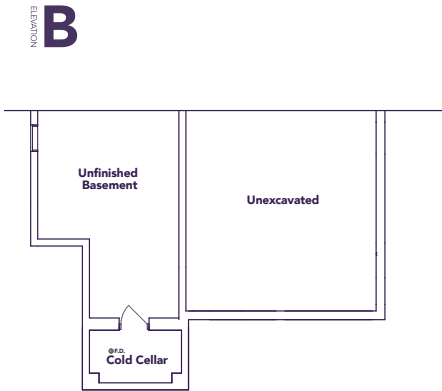

ELEVATION C

BASEMENT