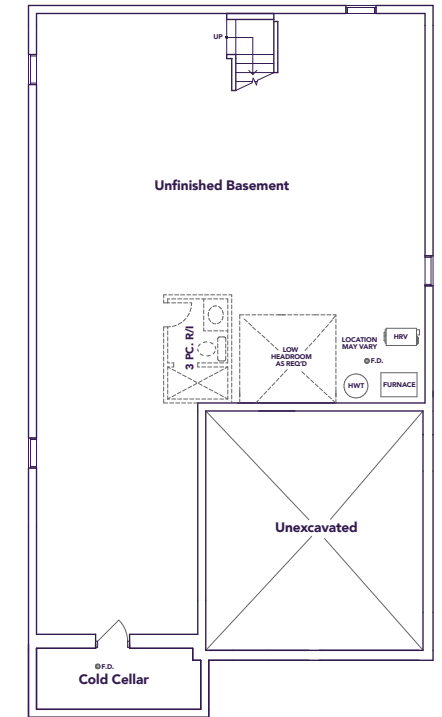

42' LOT MODEL 4207

Eleanor

A/B/C
2195/2175/2190 SQ. FT.

3-4 2+1

MAIN FLOOR

LOFT FLOOR

BASEMENT

ELEVATION C