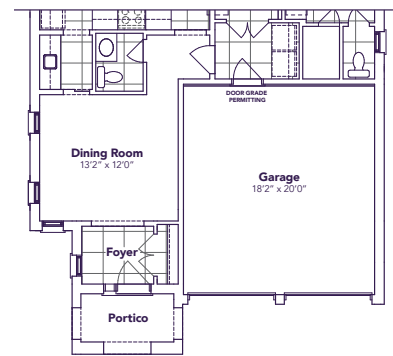

ELEVATION A

B