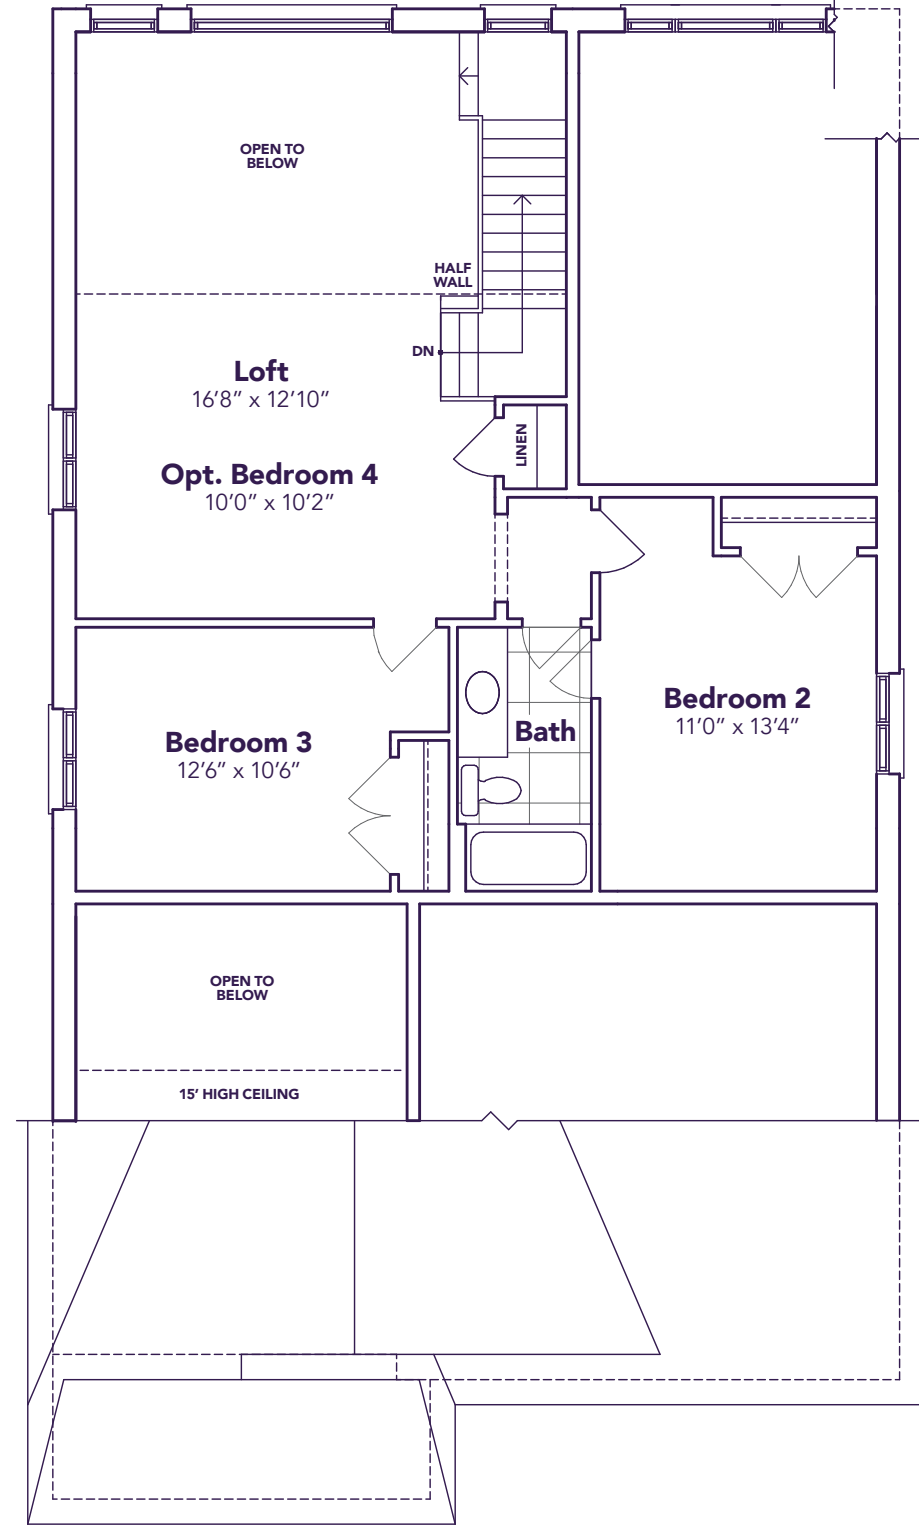

ELEVATION A

LOFT FLOOR