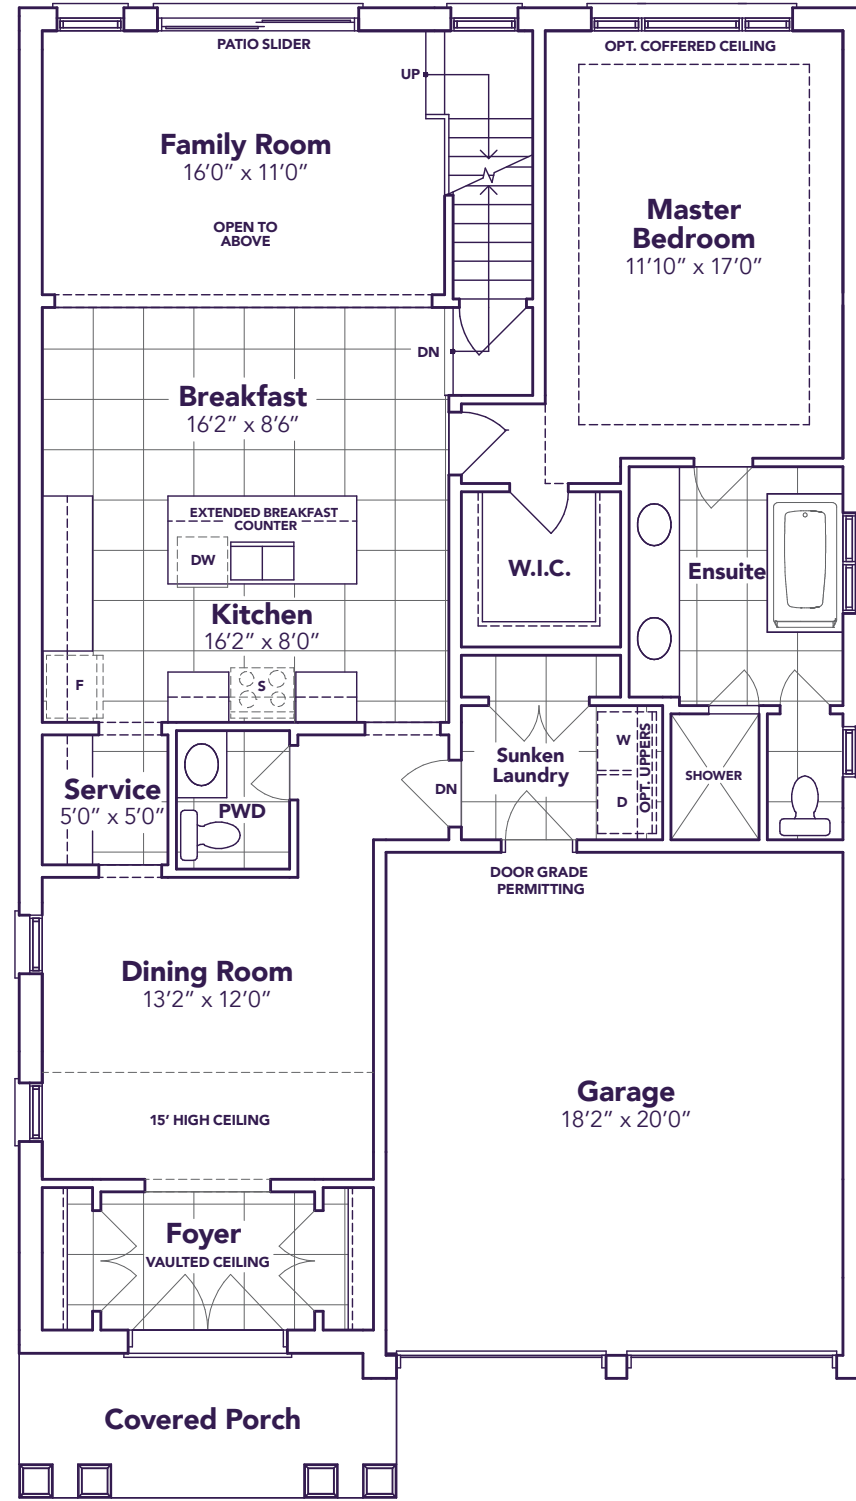

ELEVATION A

42' LOT MODEL 4207

Eleanor

A/B/C
2195/2175/2190 SQ. FT.

3-4 2+1

MAIN FLOOR