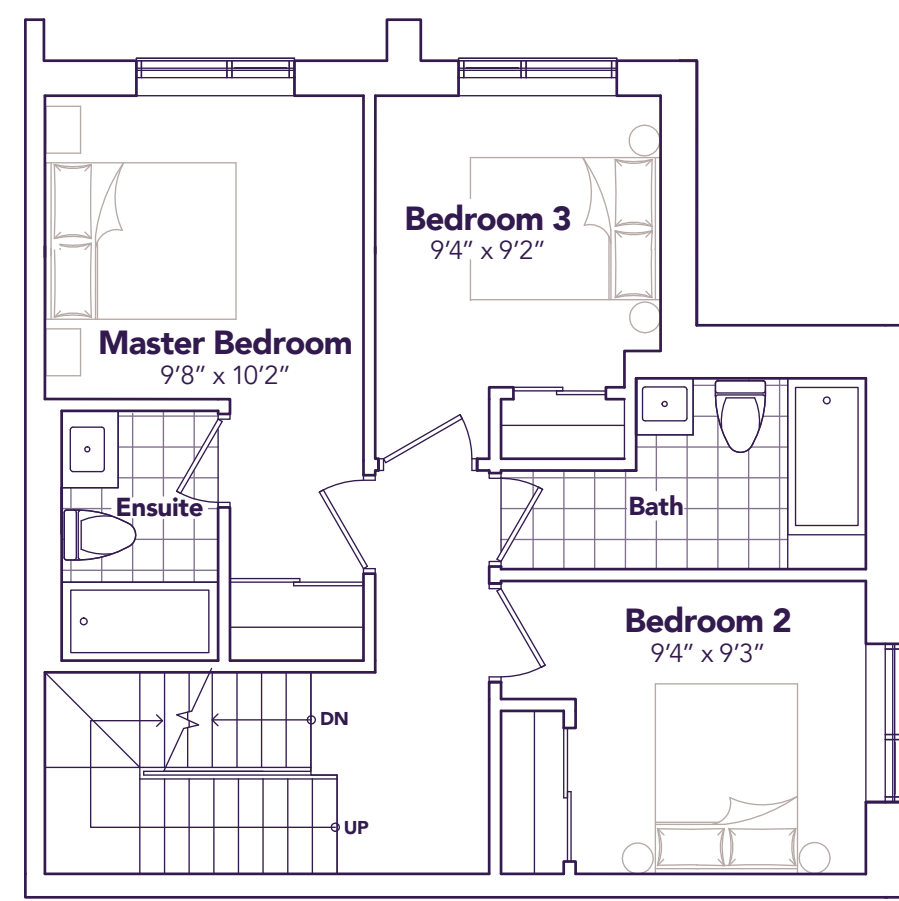

MODEL D2
OPTION B

ESCAPE

3  2+1 

» Life's A Breeze
MyStride.ca

» STRIDE »
Life's A Breeze

ESCAPE

1530 SQ. FT. 3  2+1 

ENTRANCE LEVEL

LIVING LEVEL

BEDROOM LEVEL

TERRACE LEVEL

» STRIDE »
Life's A Breeze

BLOCK 1 BLOCK 2 BLOCK 3 BLOCK 4

MODEL D2
OPTION B

All prices, figures, sizes, specifications and information are subject to change without notice. All areas and stated dimensions are approximate. Mechanical location, actual usable floor space, living area and square footage may vary from stated floor area. Illustrations are artist's concept. E. & O. E.