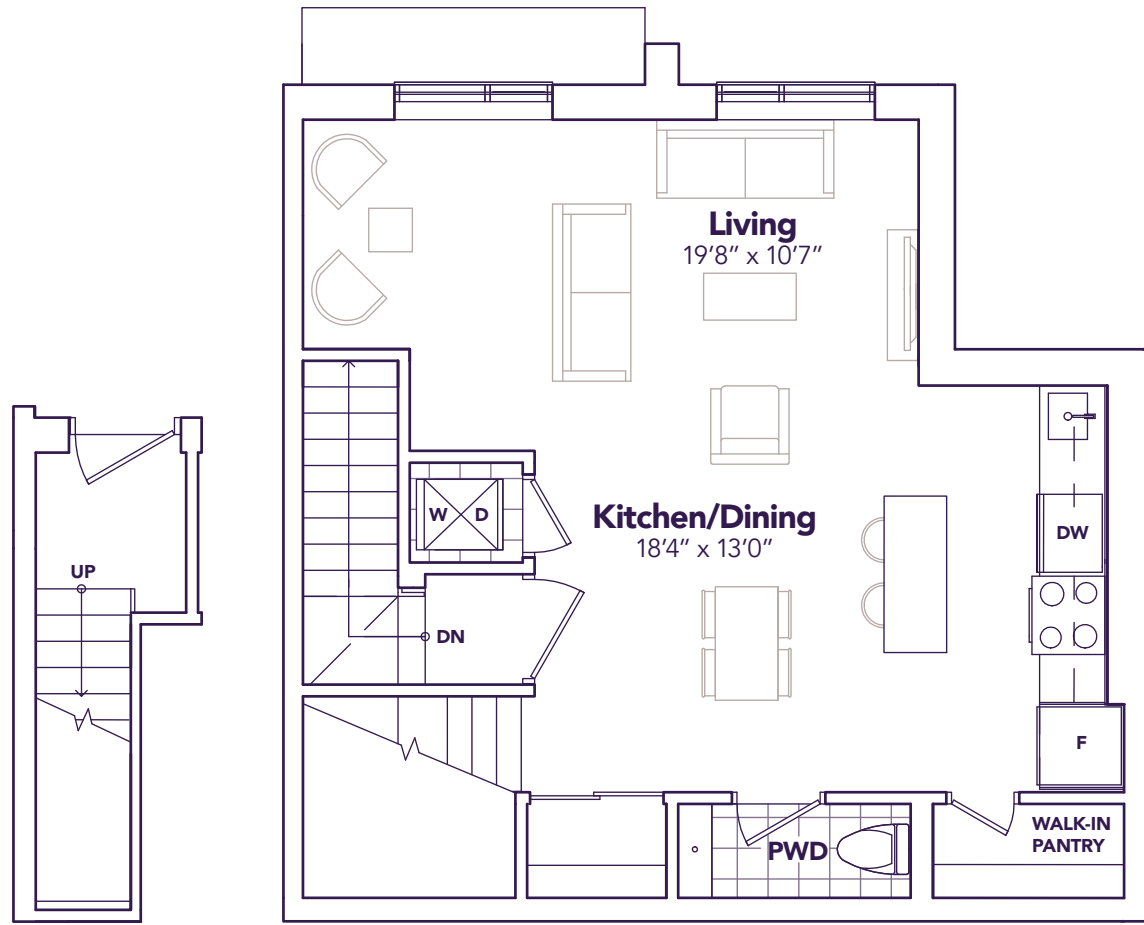

MODEL D2
OPTION B

ESCAPE

3  2+1 

» Life's A Breeze
MyStride.ca

» STRIDE »
Life's A Breeze

ESCAPE

1530 SQ. FT. 3  2+1 

ENTRANCE LEVEL

LIVING LEVEL

BEDROOM LEVEL

TERRACE LEVEL

» STRIDE »
Life's A Breeze

BLOCK 1 BLOCK 2 BLOCK 3 BLOCK 4

MODEL D2
OPTION B

All prices, figures, sizes, specifications and information are subject to change without notice. All areas and stated dimensions are approximate. Mechanical location, actual usable floor space, living area and square footage may vary from stated floor area. Illustrations are artist's concept. E. & O. E.