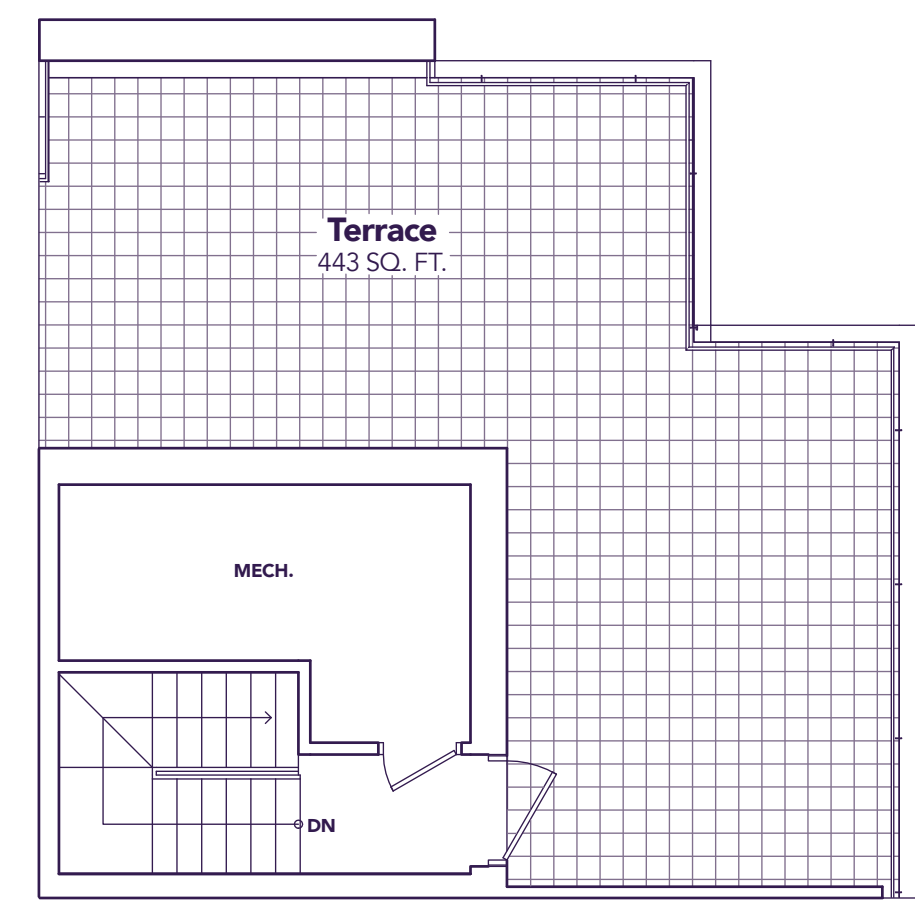

MODEL D2
OPTION B

ESCAPE

3  2+1 

» Life's A Breeze
MyStride.ca

» STRIDE »
Life's A Breeze

ESCAPE

1530 SQ. FT. 3  2+1 

ENTRANCE LEVEL

LIVING LEVEL

BEDROOM LEVEL

TERRACE LEVEL

» STRIDE »
Life's A Breeze

BLOCK 1 BLOCK 2 BLOCK 3 BLOCK 4

MODEL D2
OPTION B

All prices, figures, sizes, specifications and information are subject to change without notice. All areas and stated dimensions are approximate. Mechanical location, actual usable floor space, living area and square footage may vary from stated floor area. Illustrations are artist's concept. E. & O. E.