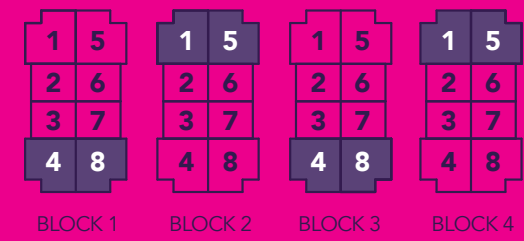

MODEL D2
OPTION B

ESCAPE

3  2+1 

» Life's A Breeze
MyStride.ca

» STRIDE »
Life's A Breeze

ESCAPE

1530 SQ. FT. 3  2+1 

ENTRANCE LEVEL

LIVING LEVEL

BEDROOM LEVEL

TERRACE LEVEL

» STRIDE »
Life's A Breeze

BLOCK 1 BLOCK 2 BLOCK 3 BLOCK 4

MODEL D2
OPTION B

All prices, figures, sizes, specifications and information are subject to change without notice. All areas and stated dimensions are approximate. Mechanical location, actual usable floor space, living area and square footage may vary from stated floor area. Illustrations are artist's concept. E. & O. E.