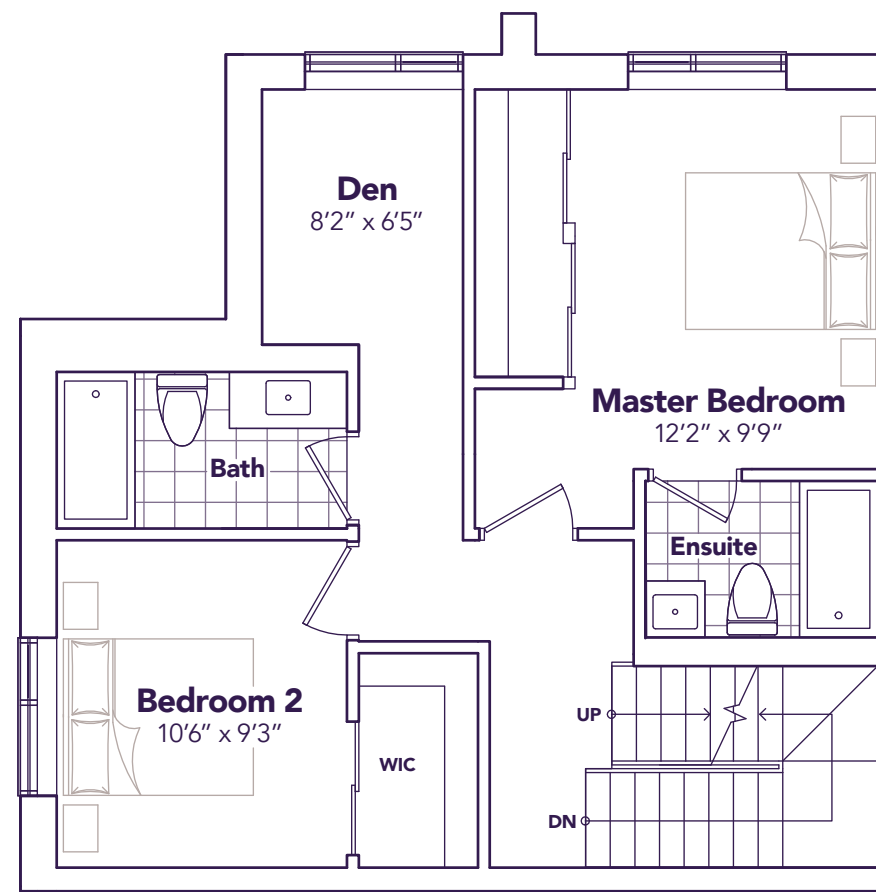

# ESCAPE

1530 SQ. FT. 2  2+1 

ENTRANCE LEVEL

LIVING LEVEL

BEDROOM LEVEL

TERRACE LEVEL

» STRIDE »

Life's A Breeze

BLOCK 1

BLOCK 2

BLOCK 3

BLOCK 4

MODEL D2  
OPTION A

All prices, figures, sizes, specifications and information are subject to change without notice. All areas and stated dimensions are approximate. Mechanical location, actual usable floor space, living area and square footage may vary from stated floor area. Illustrations are artist's concept. E. & O. E.