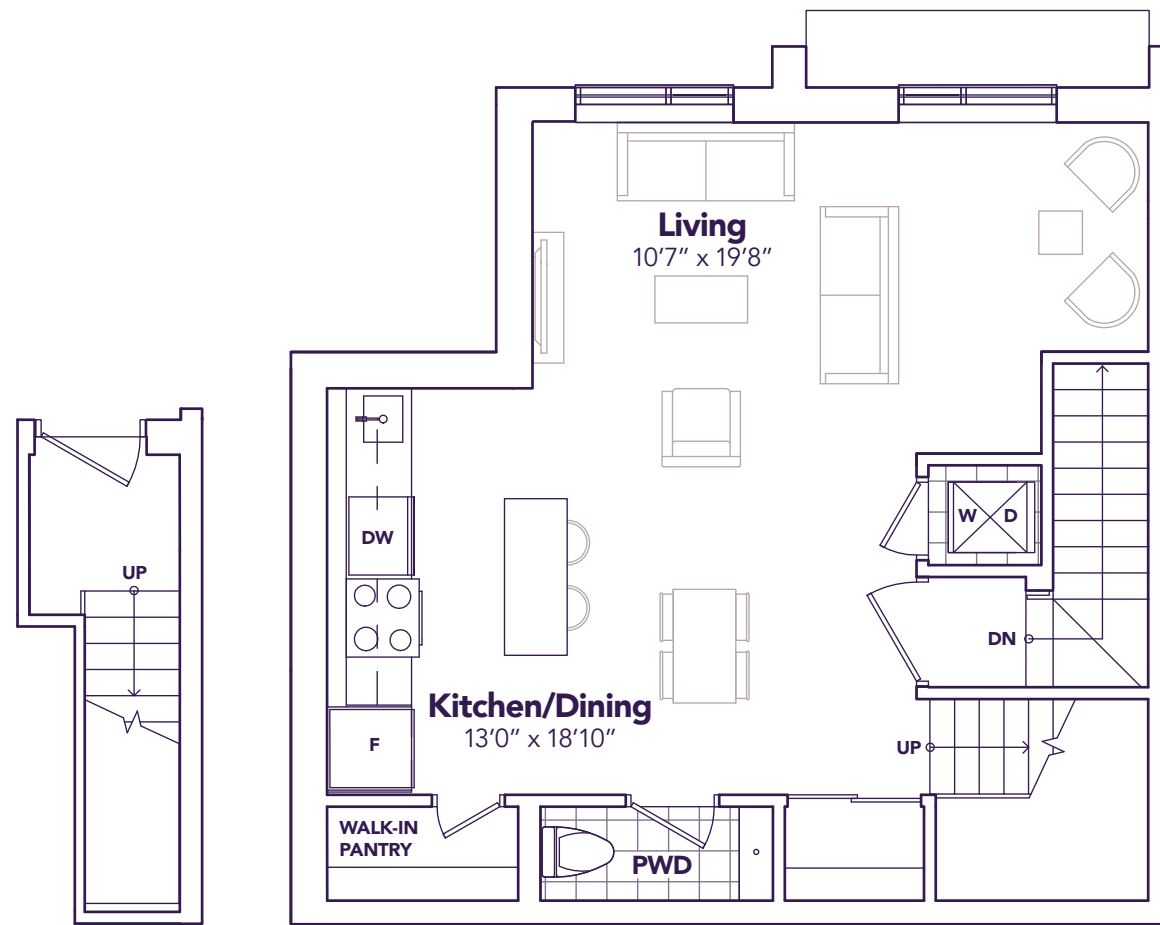

# ESCAPE

1530 SQ. FT. 2  2+1 

ENTRANCE LEVEL

LIVING LEVEL

BEDROOM LEVEL

TERRACE LEVEL

» STRIDE »

Life's A Breeze

BLOCK 1

BLOCK 2

BLOCK 3

BLOCK 4

MODEL D2  
OPTION A

All prices, figures, sizes, specifications and information are subject to change without notice. All areas and stated dimensions are approximate. Mechanical location, actual usable floor space, living area and square footage may vary from stated floor area. Illustrations are artist's concept. E. & O. E.