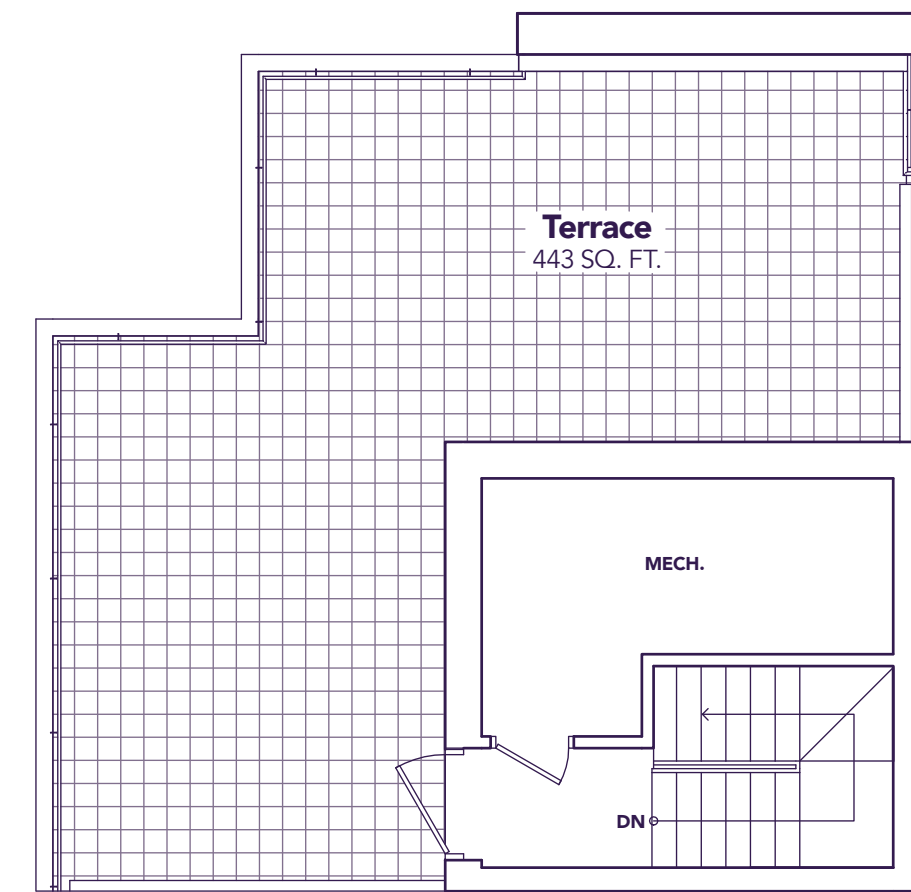

# ESCAPE

1530 SQ. FT. 2  2+1 

ENTRANCE LEVEL

LIVING LEVEL

BEDROOM LEVEL

TERRACE LEVEL

» STRIDE »

Life's A Breeze

BLOCK 1

BLOCK 2

BLOCK 3

BLOCK 4

MODEL D2  
OPTION A

All prices, figures, sizes, specifications and information are subject to change without notice. All areas and stated dimensions are approximate. Mechanical location, actual usable floor space, living area and square footage may vary from stated floor area. Illustrations are artist's concept. E. & O. E.