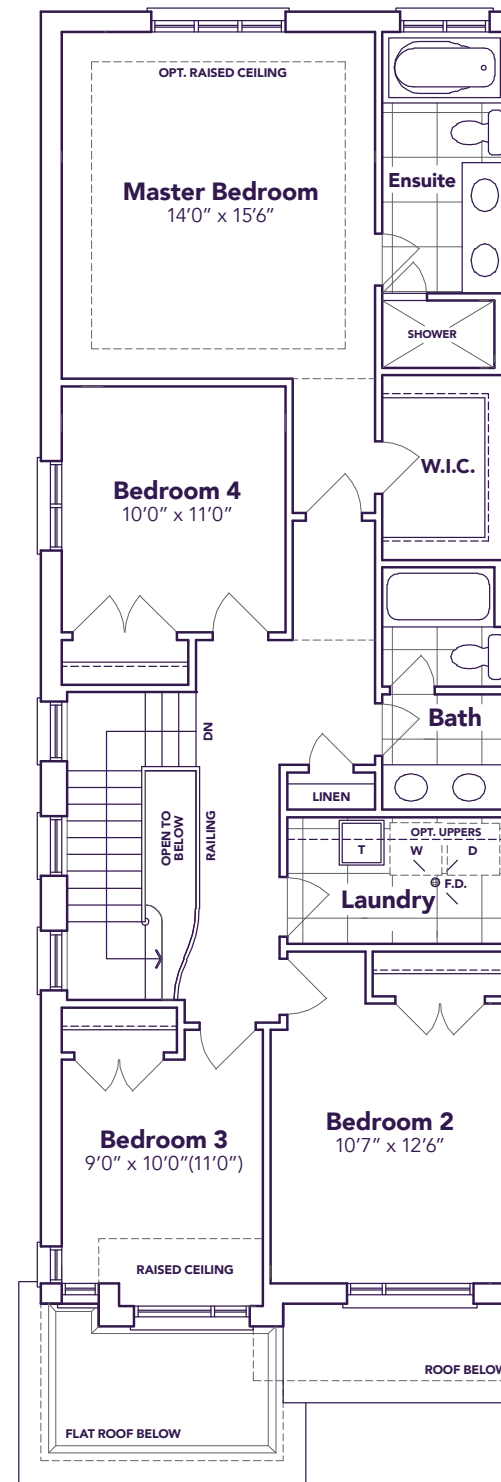

SECOND FLOOR

ELEVATION **B1**