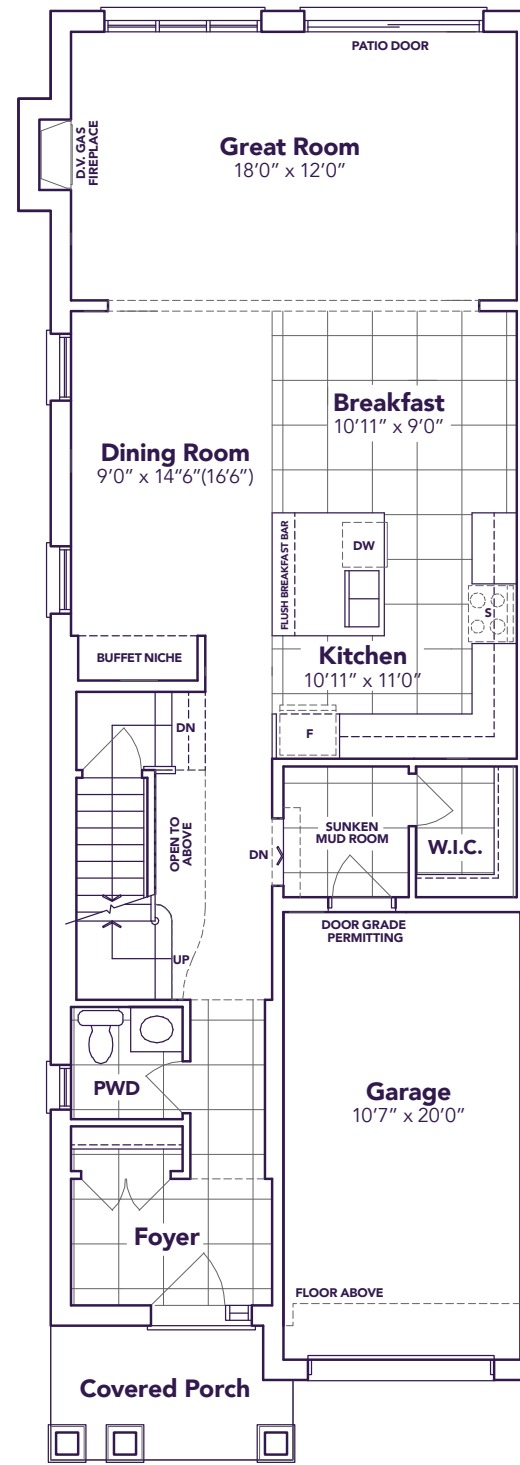

MAIN FLOOR

ELEVATION **B1**