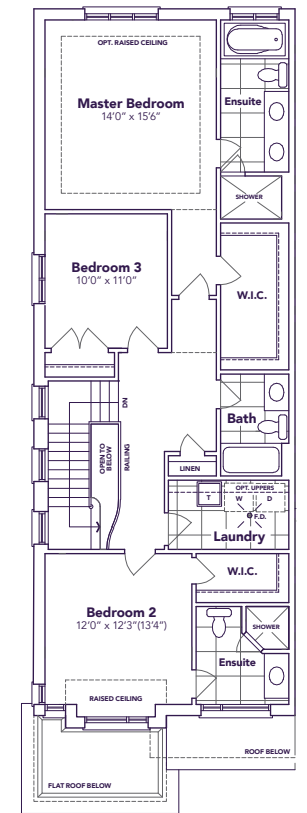

OPT. SECOND FLOOR