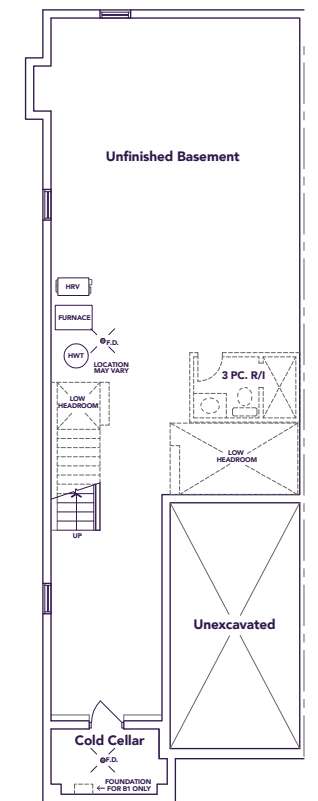

TOWNHOME 2603

END ALT. MODEL

George

B1/B2A
2200/2280 SQ. FT.

3-4 2+1

MAIN FLOOR

B2A

SECOND FLOOR

OPT. SECOND FLOOR

BASEMENT