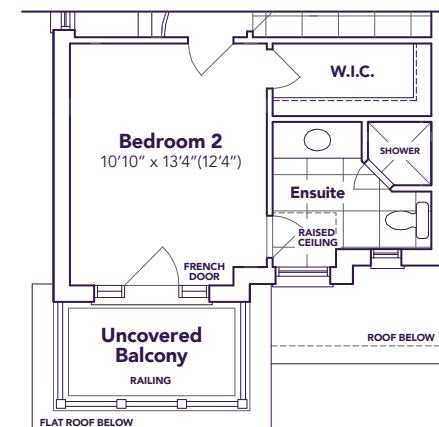

TOWNHOME 2603

END ALT. MODEL

George

B1/B2A
2200/2280 SQ. FT.

3-4 2+1

MAIN FLOOR

B2A

SECOND FLOOR

B2A OPT.

OPT. SECOND FLOOR

BASEMENT