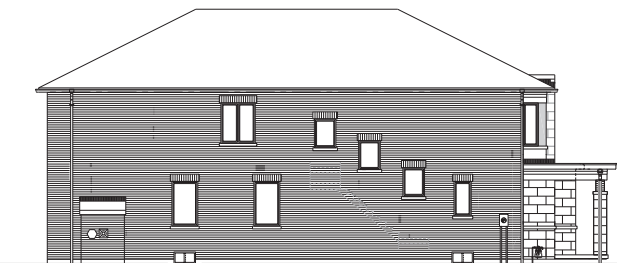

ELEVATION B1