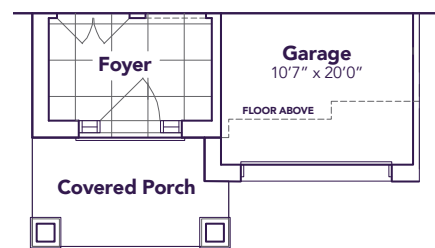

TOWNHOME 2603

END ALT. MODEL

George

B1/B2A
2200/2280 SQ. FT.

3-4 2+1

MAIN FLOOR

B2A

SECOND FLOOR

OPT. SECOND FLOOR

BASEMENT