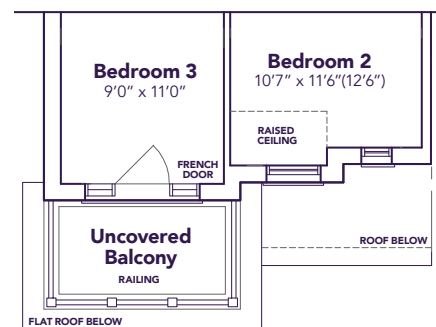

TOWNHOME 2603

END ALT. MODEL

George

B1/B2A
2200/2280 SQ. FT.

3-4 2+1

MAIN FLOOR

B2A

SECOND FLOOR

B2A

OPT. SECOND FLOOR

BASEMENT