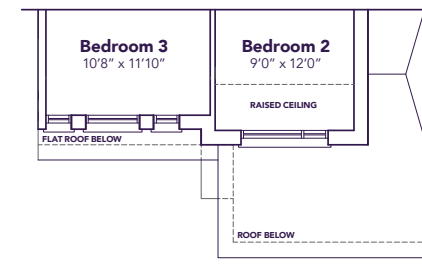

TOWNHOME 2601

Henry

B1/B2A/B2B
1735/1750 SQ. FT.

3-4 2+1

MAIN FLOOR

SECOND FLOOR

B2B

OPT. SECOND FLOOR

BASEMENT