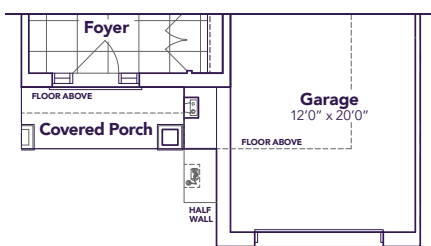

TOWNHOME 2601

Henry

B1/B2A/B2B
1735/1750 SQ. FT.

3-4 2+1

MAIN FLOOR

B2A

SECOND FLOOR

OPT. SECOND FLOOR

BASEMENT