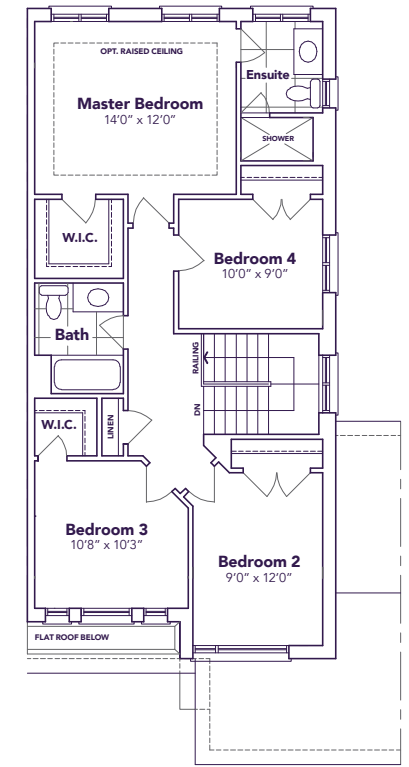

OPT. SECOND FLOOR