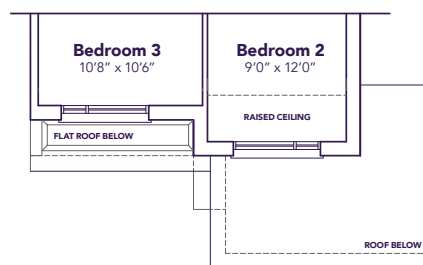

TOWNHOME 2601

Henry

B1/B2A/B2B
1735/1750 SQ. FT.

3-4 2+1

MAIN FLOOR

SECOND FLOOR

B2A

OPT. SECOND FLOOR

BASEMENT