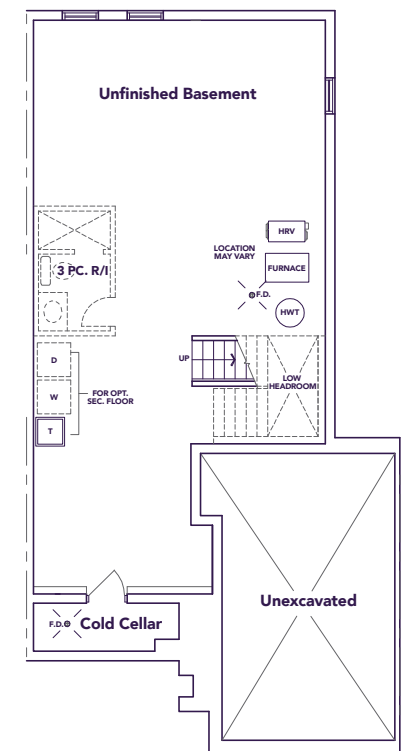

TOWNHOME 2601

Henry

B1/B2A/B2B
1735/1750 SQ. FT.

3-4 2+1

MAIN FLOOR

SECOND FLOOR

OPT. SECOND FLOOR

BASEMENT