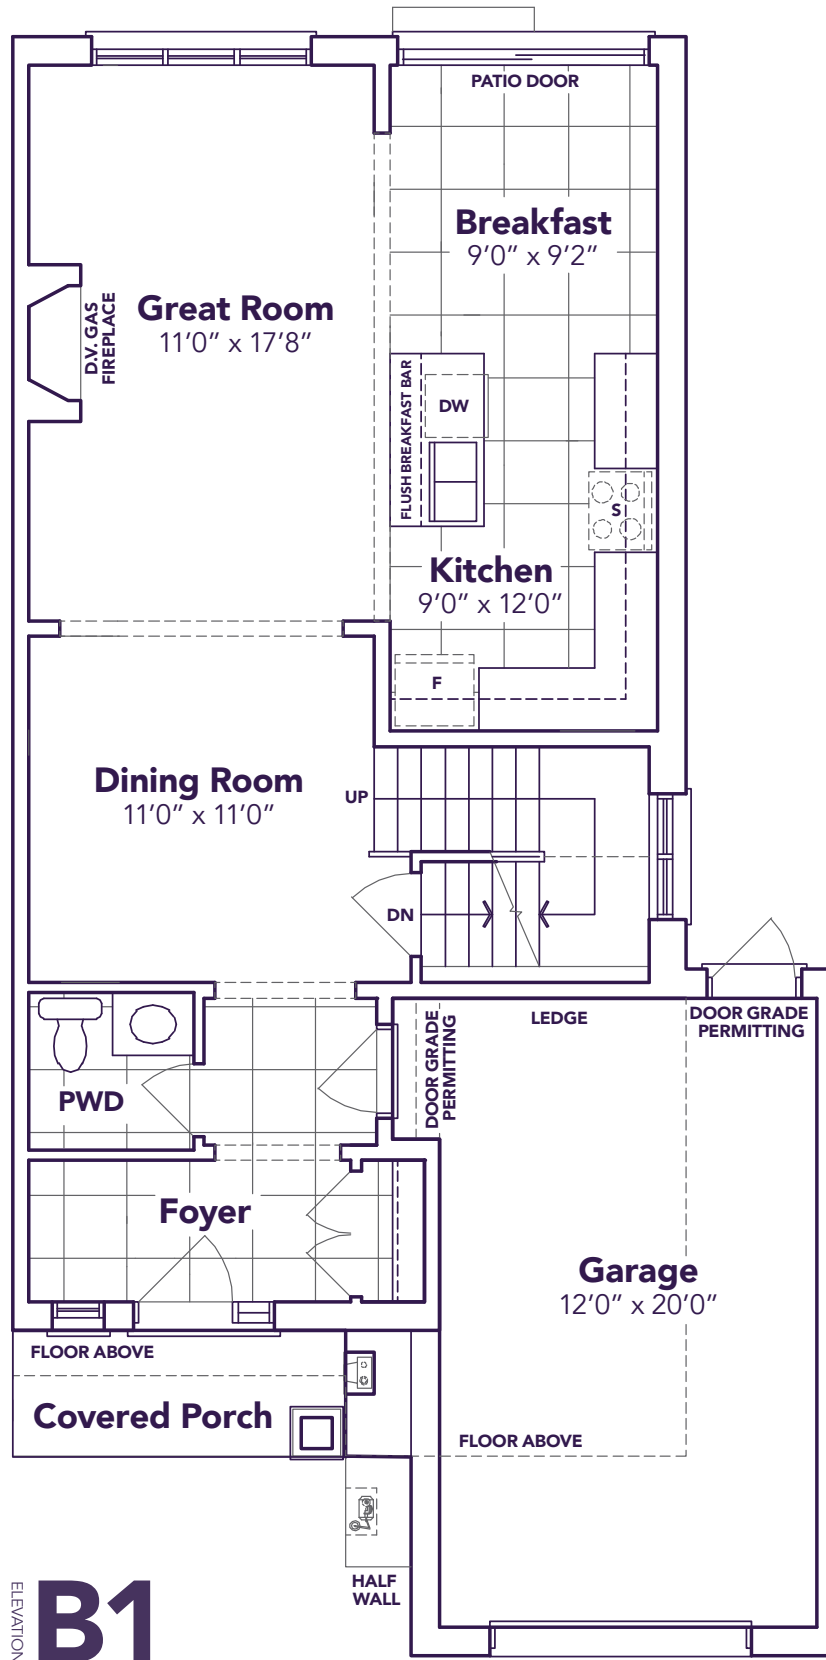

MAIN FLOOR

ELEVATION **B1**