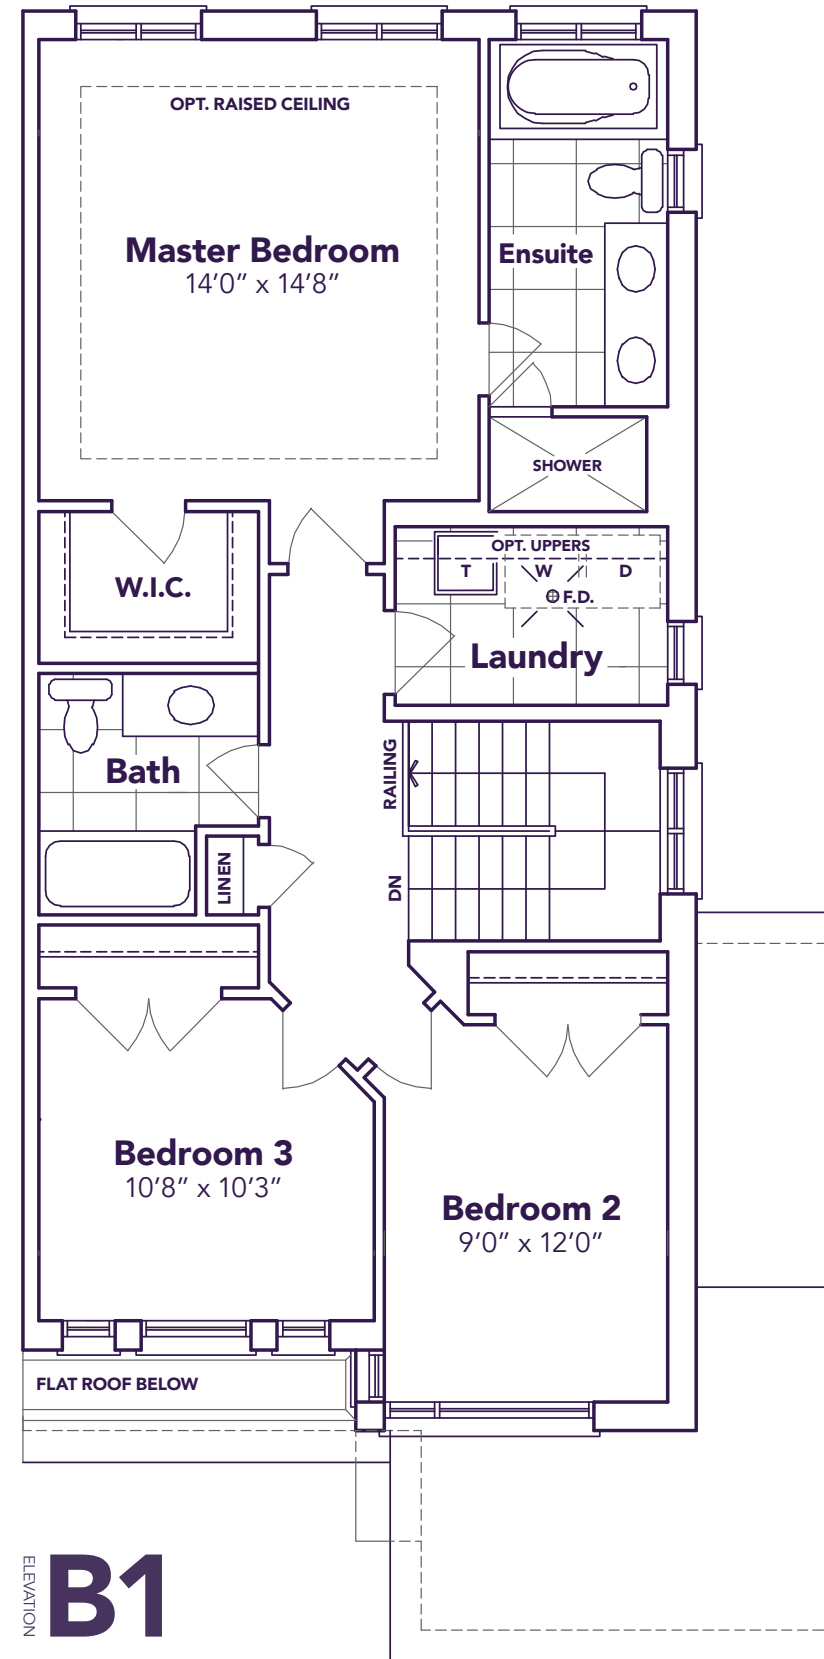

SECOND FLOOR

ELEVATION **B1**