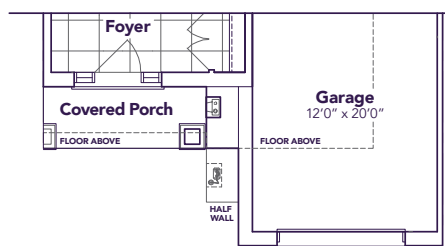

TOWNHOME 2601

Henry

B1/B2A/B2B
1735/1750 SQ. FT.

3-4 2+1

MAIN FLOOR

B2B

SECOND FLOOR

OPT. SECOND FLOOR

BASEMENT