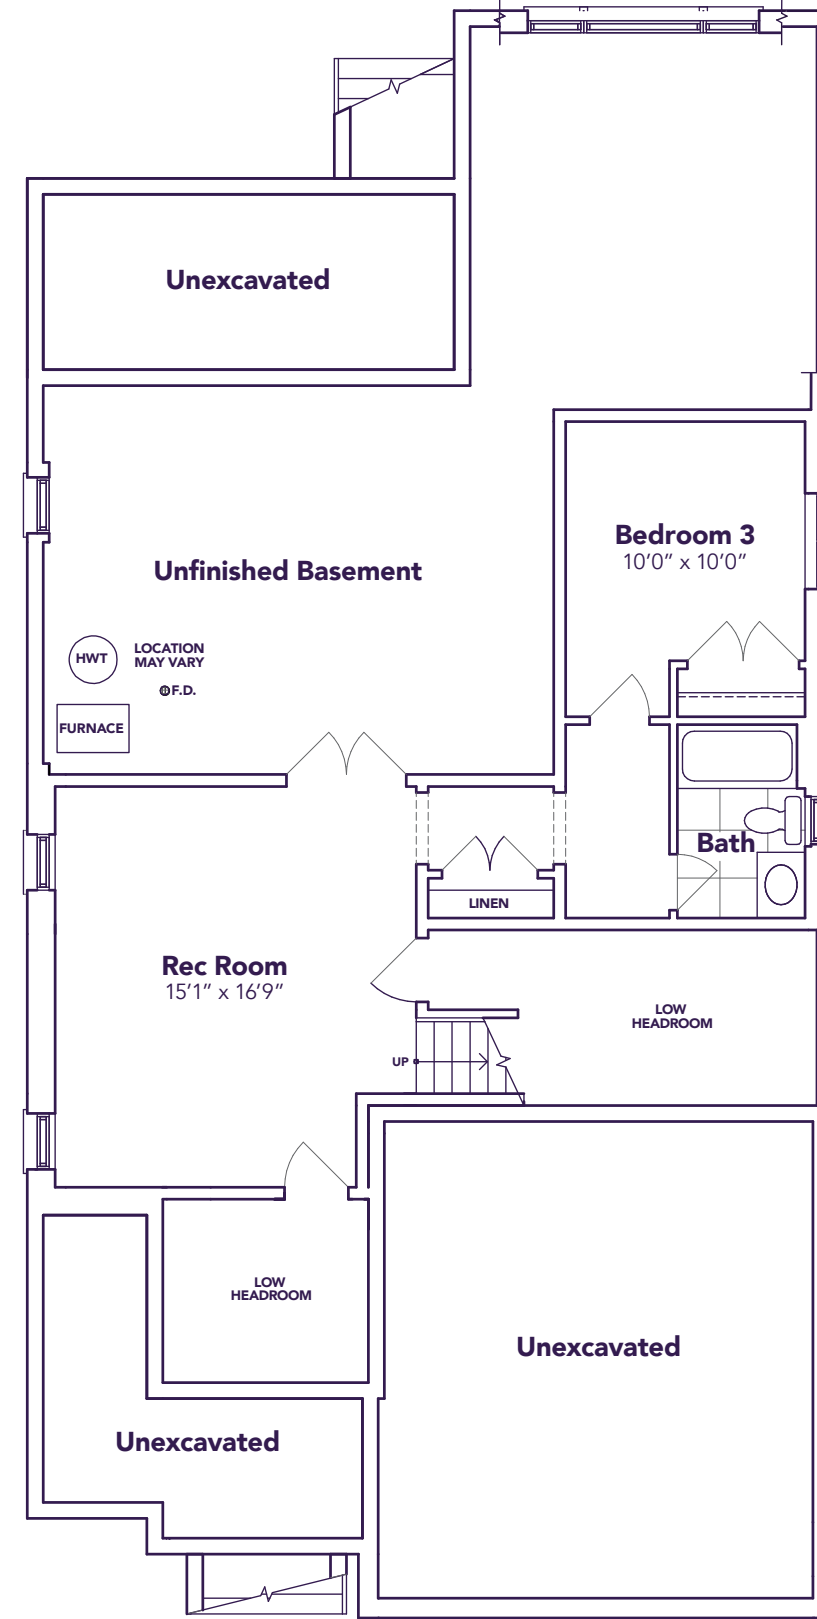

BASEMENT

ELEVATION
A

KINGSIIEN
GROUP INC.