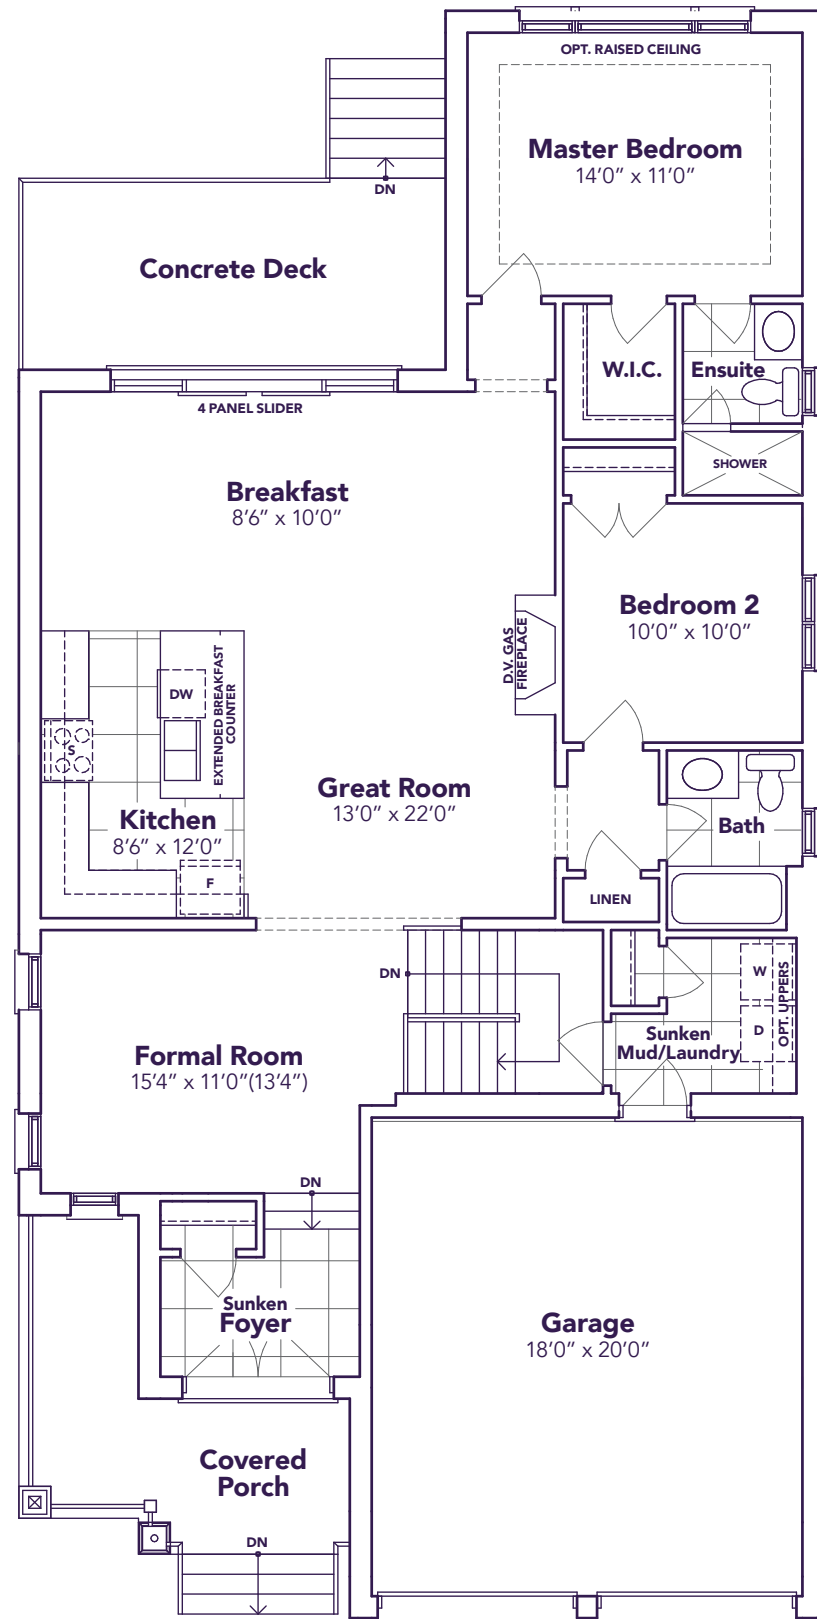

MAIN FLOOR

ELEVATION
A