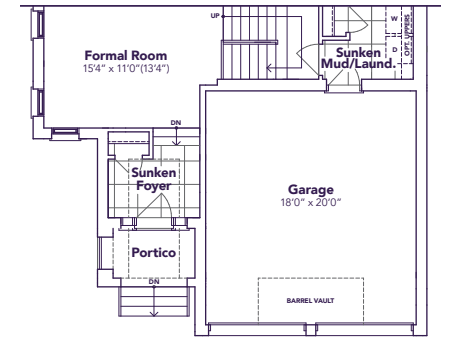

MAIN FLOOR

ELEVATION
B