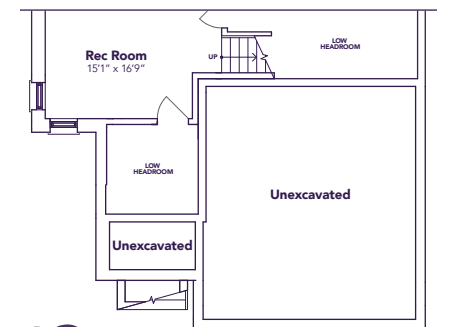

ELEVATION
C

HAVELOCK
CORNERS
WOODSTOCK