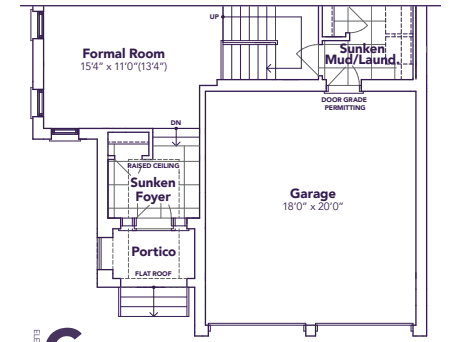

ELEVATION
C