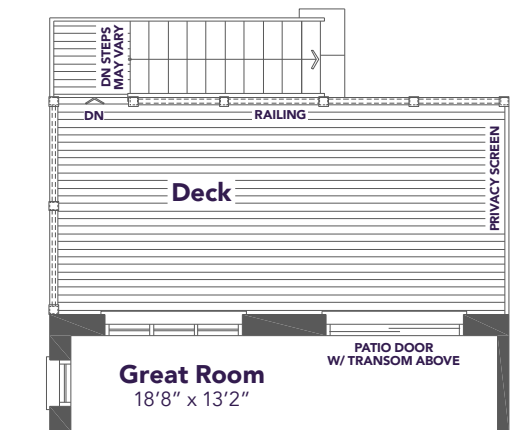

KINGSHAVEN

TYPE A END

1,979 SQ.FT.

KINGSIIEN
GROUP INC.

A MARKHAM-STOUFFVILLE COMMUNITY
BY KINGSMEN

TYPE A END

1,979 SQ.FT.

Materials, specifications, and floor plans are subject to change without notice. All areas and stated dimensions are approximate. Actual usable floor space, living area and square footage may vary from stated floor area. Illustrations are artist's concept. E. & O. E.
June 2026

OPTIONAL BASEMENT PLAN
W/ DECK

BASEMENT PLAN

OPTIONAL GROUND FLOOR PLAN
W/ DECK

GROUND FLOOR PLAN

SECOND FLOOR PLAN