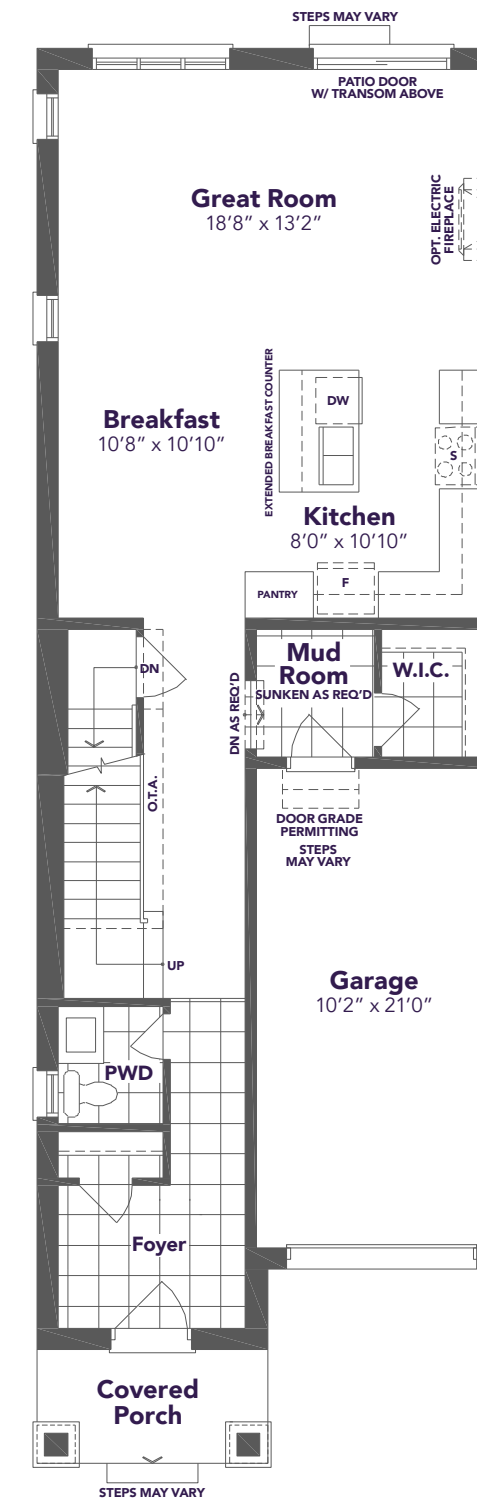

KINGSHAVEN

TYPE A END

1,979 SQ.FT.

KINGSIIEN
GROUP INC.

A MARKHAM-STOUFFVILLE COMMUNITY
BY KINGSMEN

TYPE A END

1,979 SQ.FT.

Materials, specifications, and floor plans are subject to change without notice. All areas and stated dimensions are approximate. Actual usable floor space, living area and square footage may vary from stated floor area. Illustrations are artist's concept. E. & O. E.
June 2026

OPTIONAL BASEMENT PLAN
W/ DECK

BASEMENT PLAN

OPTIONAL GROUND FLOOR PLAN
W/ DECK

GROUND FLOOR PLAN

SECOND FLOOR PLAN