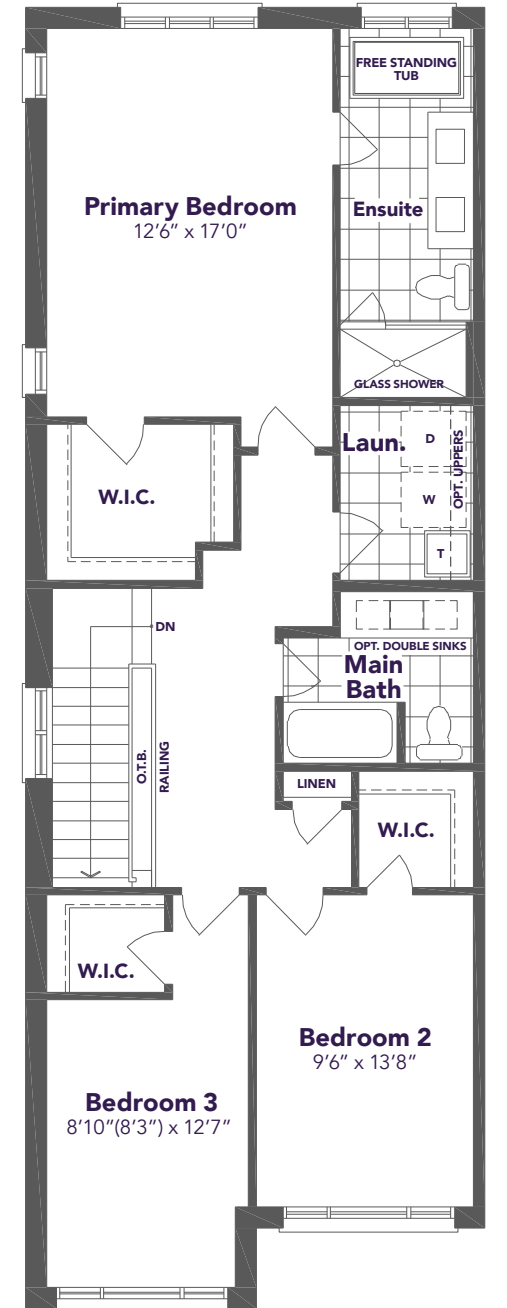

KINGSHAVEN

TYPE A END

1,979 SQ.FT.

KINGSIIEN
GROUP INC.

A MARKHAM-STOUFFVILLE COMMUNITY
BY KINGSMEN

TYPE A END

1,979 SQ.FT.

Materials, specifications, and floor plans are subject to change without notice. All areas and stated dimensions are approximate. Actual usable floor space, living area and square footage may vary from stated floor area. Illustrations are artist's concept. E. & O. E.
June 2026

OPTIONAL BASEMENT PLAN
W/ DECK

BASEMENT PLAN

OPTIONAL GROUND FLOOR PLAN
W/ DECK

GROUND FLOOR PLAN

SECOND FLOOR PLAN