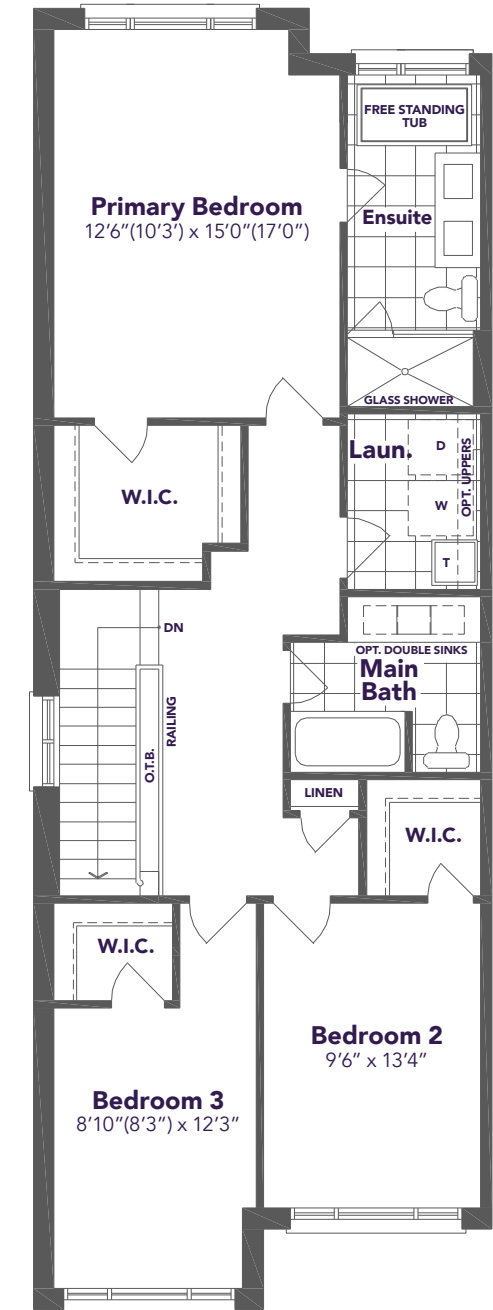

# TYPE C END

1,947 SQ.FT.

Materials, specifications, and floor plans are subject to change without notice. All areas and stated dimensions are approximate. Actual usable floor space, living area and square footage may vary from stated floor area. Illustrations are artist's concept. E. & O. E.  
June 2026

BASEMENT PLAN

GROUND FLOOR PLAN

SECOND FLOOR PLAN