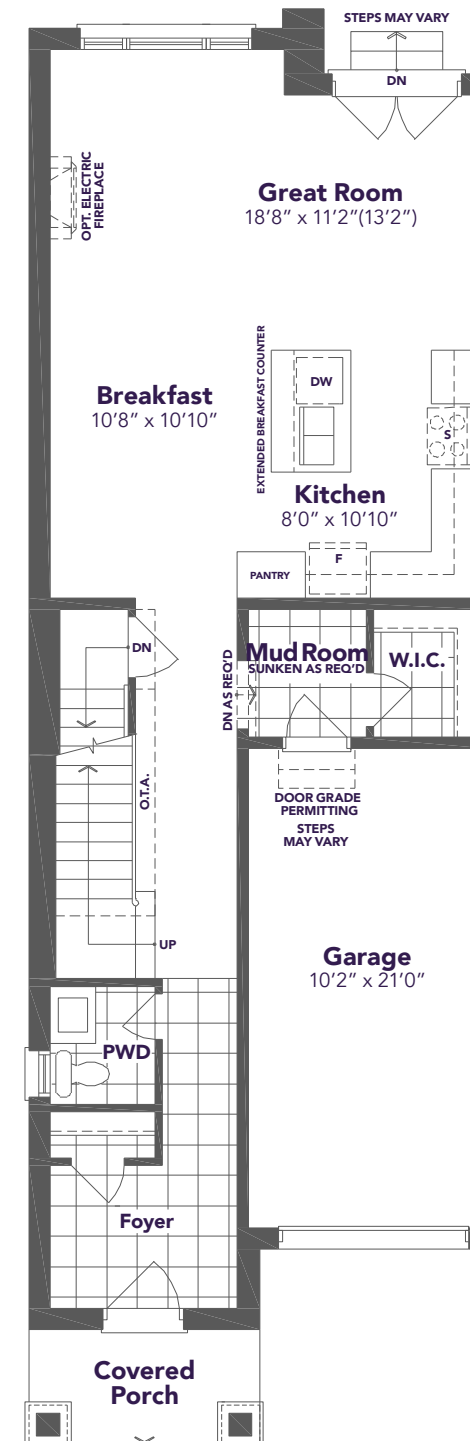

# TYPE C END

1,947 SQ.FT.

Materials, specifications, and floor plans are subject to change without notice. All areas and stated dimensions are approximate. Actual usable floor space, living area and square footage may vary from stated floor area. Illustrations are artist's concept. E. & O. E.  
June 2026

BASEMENT PLAN

GROUND FLOOR PLAN

SECOND FLOOR PLAN