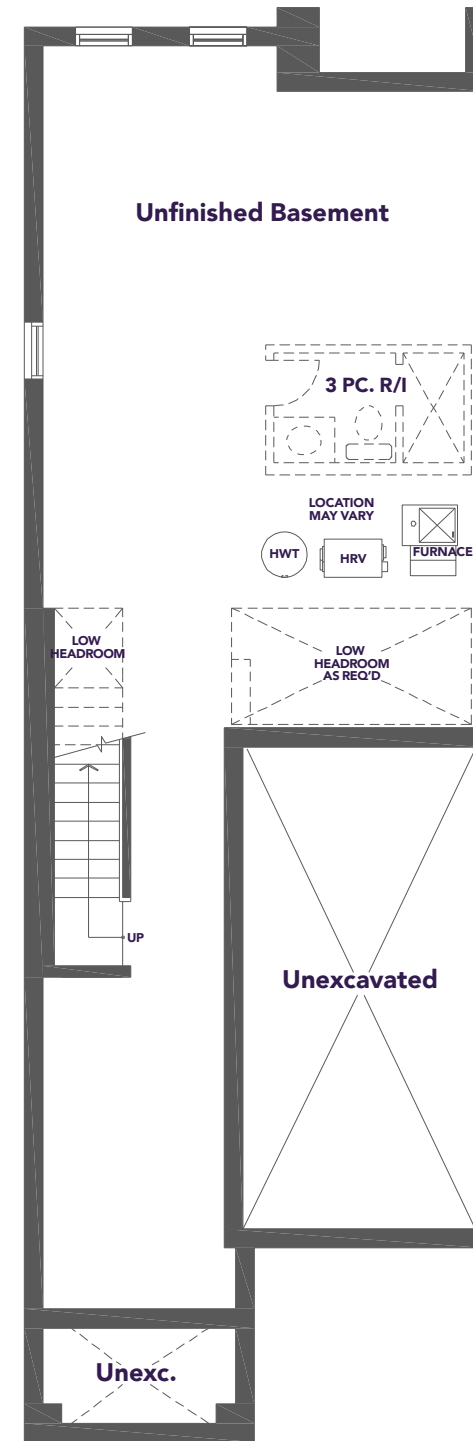

## TYPE C END

1,947 SQ.FT.

**KINGSIIEN**  
GROUP INC.

A MARKHAM-STOUFFVILLE COMMUNITY  
BY KINGSMEN

# TYPE C END

1,947 SQ.FT.

Materials, specifications, and floor plans are subject to change without notice. All areas and stated dimensions are approximate. Actual usable floor space, living area and square footage may vary from stated floor area. Illustrations are artist's concept. E. & O. E.  
June 2026

BASEMENT PLAN

GROUND FLOOR PLAN

SECOND FLOOR PLAN