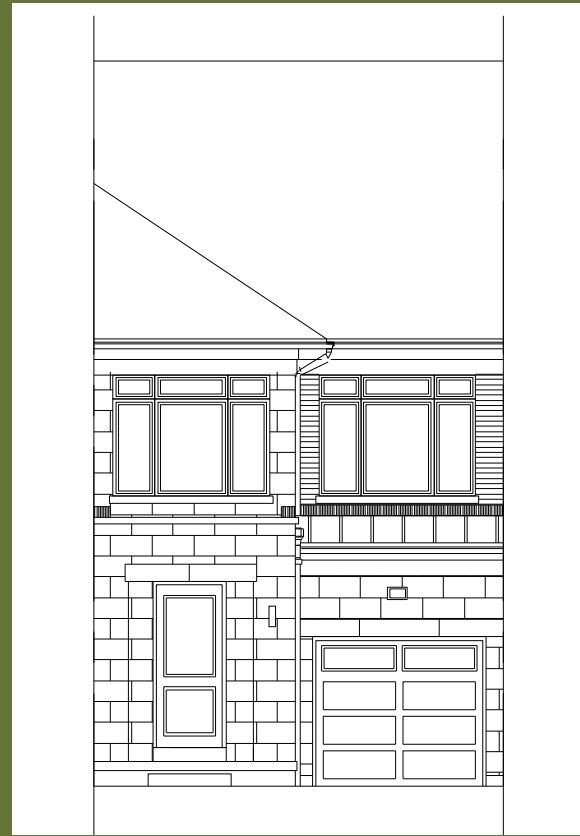

KINGSHAVEN

TYPE C INT

1,900 SQ.FT.

KINGSIEN
GROUP INC.

A MARKHAM-STOUFFVILLE COMMUNITY
BY KINGSMEN

TYPE C INT

1,900 SQ.FT.

Materials, specifications, and floor plans are subject to change without notice. All areas and stated dimensions are approximate. Actual usable floor space, living area and square footage may vary from stated floor area. Illustrations are artist's concept. E. & O. E.
June 2026