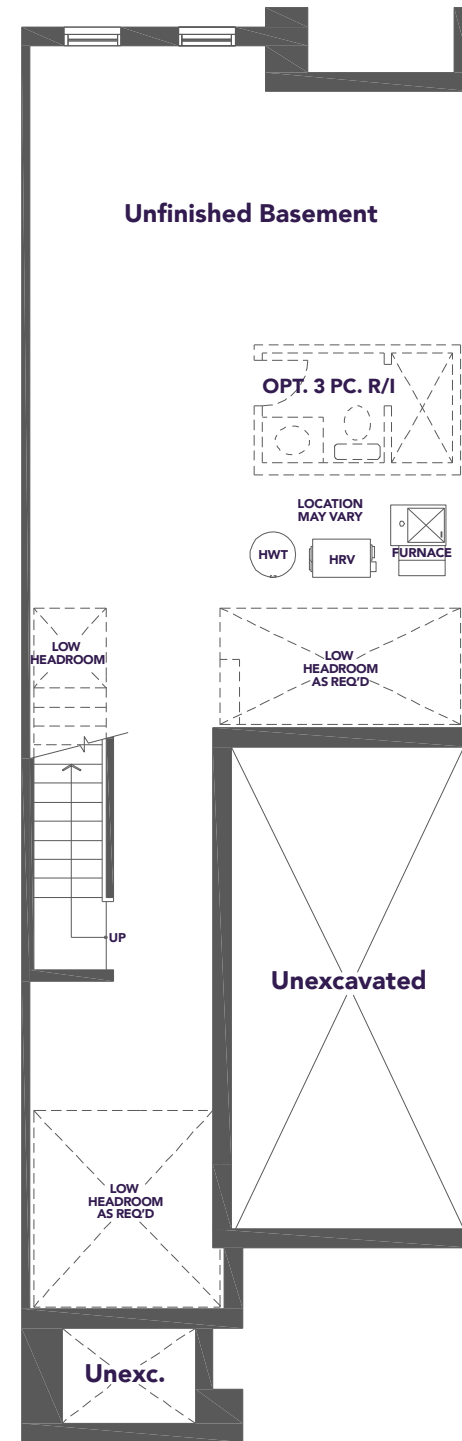

KINGSHAVEN

TYPE C INT

1,900 SQ.FT.

KINGSIEN
GROUP INC.

A MARKHAM-STOUFFVILLE COMMUNITY
BY KINGSMEN

TYPE C INT

1,900 SQ.FT.

Materials, specifications, and floor plans are subject to change without notice. All areas and stated dimensions are approximate. Actual usable floor space, living area and square footage may vary from stated floor area. Illustrations are artist's concept. E. & O. E.
June 2026

BASEMENT PLAN

GROUND FLOOR PLAN

SECOND FLOOR PLAN