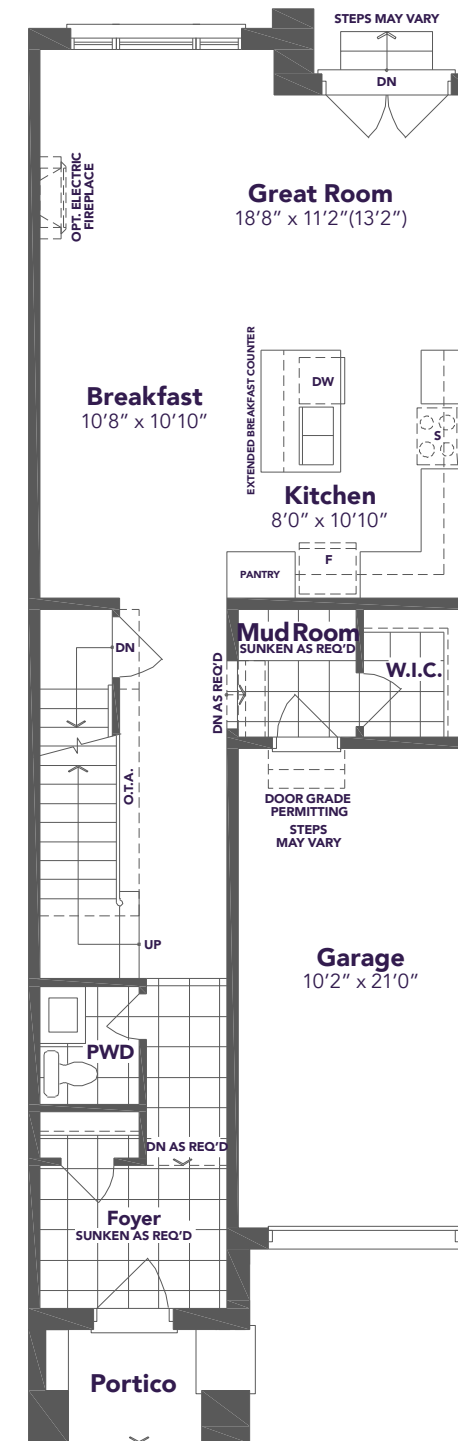

KINGSHAVEN

TYPE C INT

1,900 SQ.FT.

KINGSIEN
GROUP INC.

A MARKHAM-STOUFFVILLE COMMUNITY
BY KINGSMEN

TYPE C INT

1,900 SQ.FT.

Materials, specifications, and floor plans are subject to change without notice. All areas and stated dimensions are approximate. Actual usable floor space, living area and square footage may vary from stated floor area. Illustrations are artist's concept. E. & O. E.
June 2026

BASEMENT PLAN

GROUND FLOOR PLAN

SECOND FLOOR PLAN