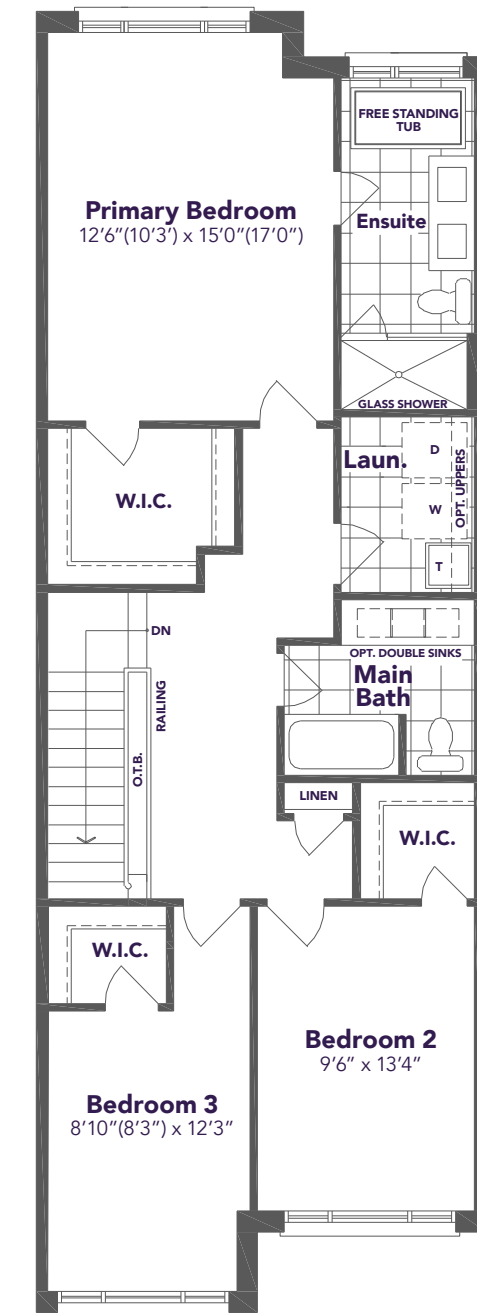

KINGSHAVEN

TYPE C INT

1,900 SQ.FT.

KINGSIEN
GROUP INC.

A MARKHAM-STOUFFVILLE COMMUNITY
BY KINGSMEN

TYPE C INT

1,900 SQ.FT.

Materials, specifications, and floor plans are subject to change without notice. All areas and stated dimensions are approximate. Actual usable floor space, living area and square footage may vary from stated floor area. Illustrations are artist's concept. E. & O. E.
June 2026

BASEMENT PLAN

GROUND FLOOR PLAN

SECOND FLOOR PLAN