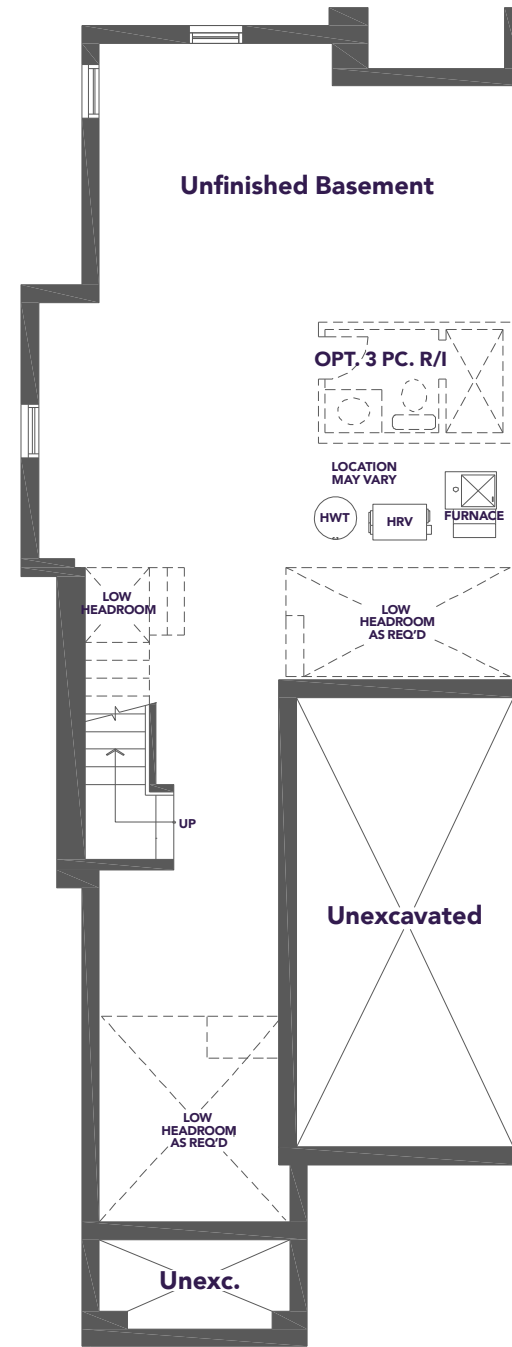

KINGSHAVEN

TYPE C
MOD COR
LOT 97

2,112 SQ.FT.

KINGSIIEN
GROUP INC.

A MARKHAM-STOUFFVILLE COMMUNITY
BY KINGSMEN

TYPE C MOD COR

LOT 97

2,112 SQ.FT.

Materials, specifications, and floor plans are subject to change without notice. All areas and stated dimensions are approximate. Actual usable floor space, living area and square footage may vary from stated floor area. Illustrations are artist's concept. E. & O. E. June 2026

BASEMENT PLAN

GROUND FLOOR PLAN

SECOND FLOOR PLAN