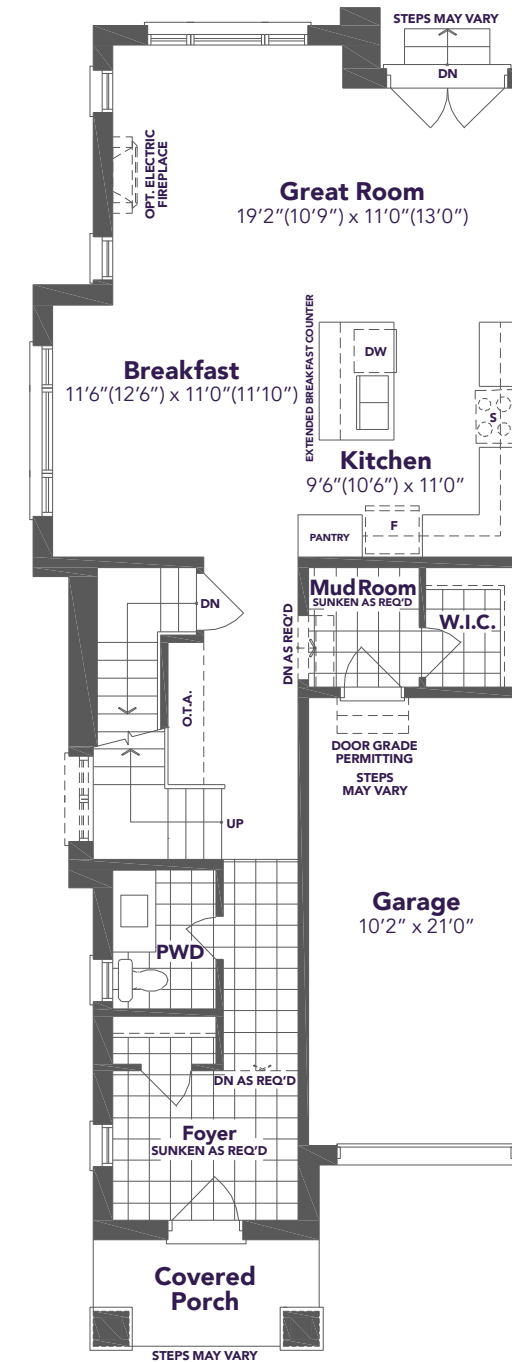

KINGSHAVEN

TYPE C
MOD COR
LOT 97

2,112 SQ.FT.

KINGSIIEN
GROUP INC.

A MARKHAM-STOUFFVILLE COMMUNITY
BY KINGSMEN

TYPE C MOD COR

LOT 97

2,112 SQ.FT.

Materials, specifications, and floor plans are subject to change without notice. All areas and stated dimensions are approximate. Actual usable floor space, living area and square footage may vary from stated floor area. Illustrations are artist's concept. E. & O. E. June 2026

BASEMENT PLAN

GROUND FLOOR PLAN

SECOND FLOOR PLAN