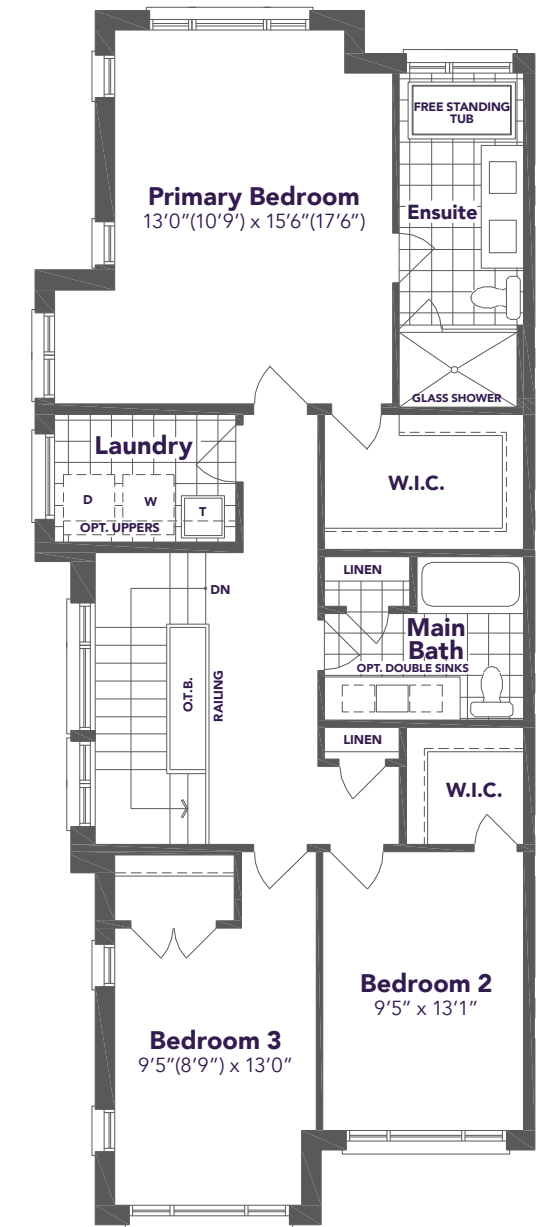

KINGSHAVEN

TYPE C
MOD COR
LOT 97

2,112 SQ.FT.

KINGSIIEN
GROUP INC.

A MARKHAM-STOUFFVILLE COMMUNITY
BY KINGSMEN

TYPE C MOD COR

LOT 97

2,112 SQ.FT.

Materials, specifications, and floor plans are subject to change without notice. All areas and stated dimensions are approximate. Actual usable floor space, living area and square footage may vary from stated floor area. Illustrations are artist's concept. E. & O. E. June 2026

BASEMENT PLAN

GROUND FLOOR PLAN

SECOND FLOOR PLAN