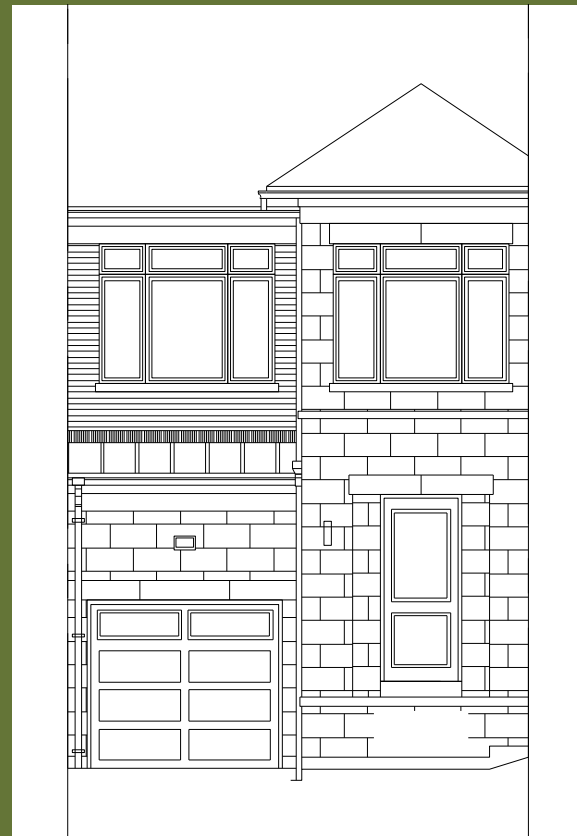

KINGSHAVEN

TYPE C MOD INT

1,712 SQ.FT.

KINGSIIEN
GROUP INC.

A MARKHAM-STOUFFVILLE COMMUNITY
BY KINGSMEN

TYPE C MOD INT

1,712 SQ.FT.