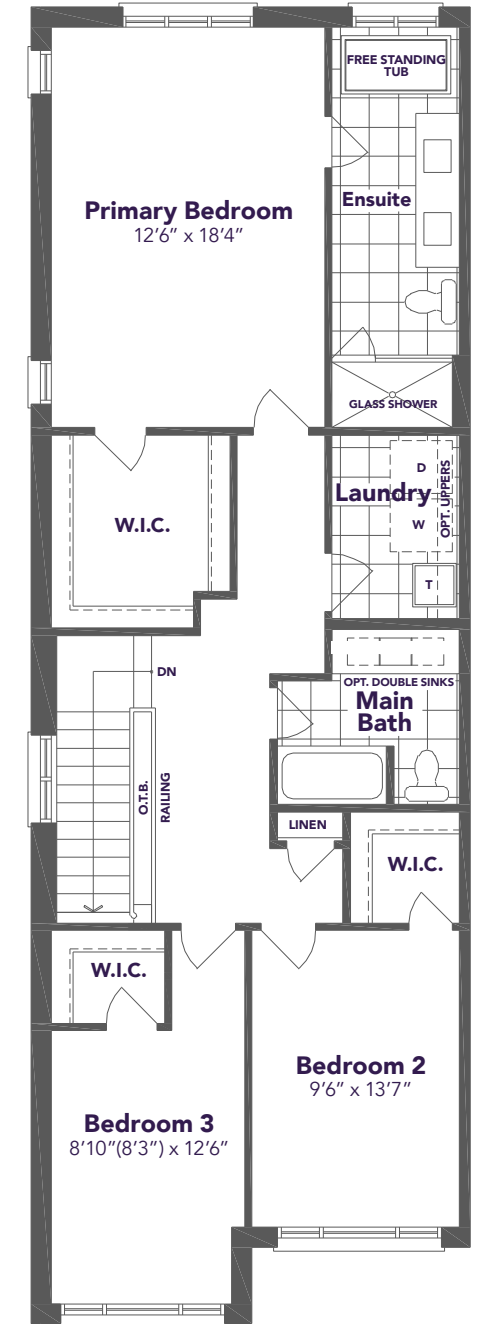

KINGSHAVEN

TYPE E END

2,116 SQ.FT.

KINGSMEN
GROUP INC.

A MARKHAM-STOUFFVILLE COMMUNITY
BY KINGSMEN

TYPE E END

2,116 SQ.FT.

Materials, specifications, and floor plans are subject to change without notice. All areas and stated dimensions are approximate. Actual usable floor space, living area and square footage may vary from stated floor area. Illustrations are artist's concept. E. & O. E.
June 2026

OPTIONAL BASEMENT PLAN
W/ DECK

BASEMENT PLAN

OPTIONAL GROUND FLOOR PLAN
W/ DECK

GROUND FLOOR PLAN

SECOND FLOOR PLAN