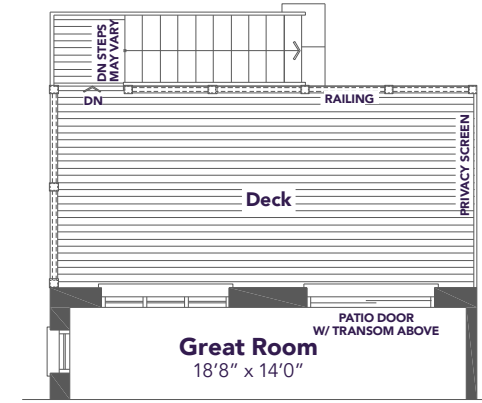

KINGSHAVEN

TYPE E END

2,116 SQ.FT.

KINGSMEN
GROUP INC.

A MARKHAM-STOUFFVILLE COMMUNITY
BY KINGSMEN

TYPE E END

2,116 SQ.FT.

Materials, specifications, and floor plans are subject to change without notice. All areas and stated dimensions are approximate. Actual usable floor space, living area and square footage may vary from stated floor area. Illustrations are artist's concept. E. & O. E.
June 2026

OPTIONAL BASEMENT PLAN
W/ DECK

BASEMENT PLAN

OPTIONAL GROUND FLOOR PLAN
W/ DECK

GROUND FLOOR PLAN

SECOND FLOOR PLAN