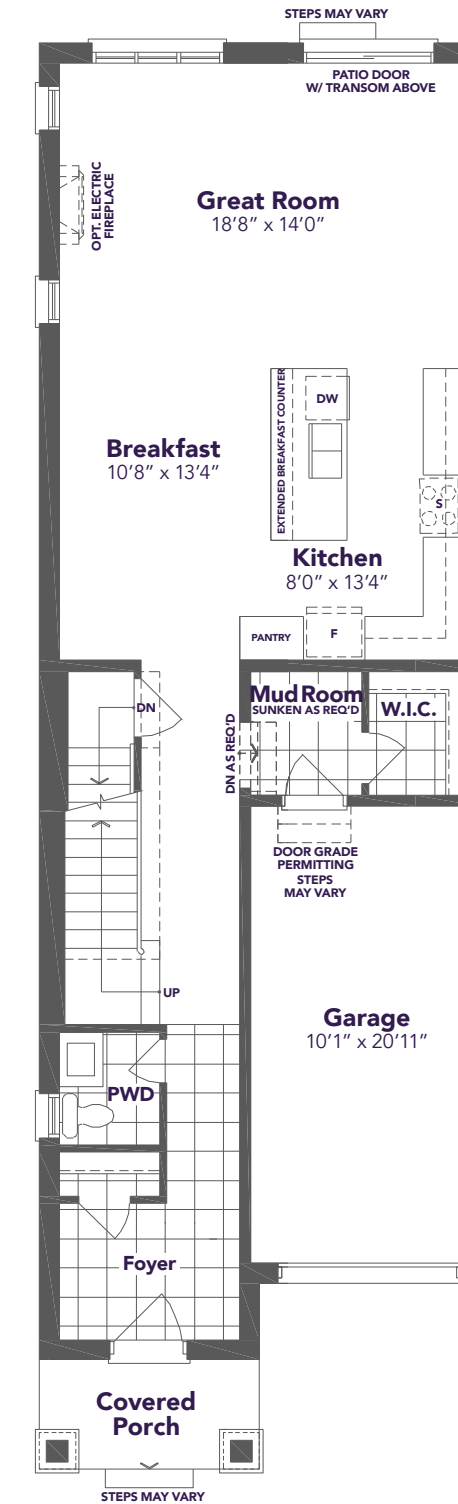

KINGSHAVEN

TYPE E END

2,116 SQ.FT.

KINGSMEN
GROUP INC.

A MARKHAM-STOUFFVILLE COMMUNITY
BY KINGSMEN

TYPE E END

2,116 SQ.FT.

Materials, specifications, and floor plans are subject to change without notice. All areas and stated dimensions are approximate. Actual usable floor space, living area and square footage may vary from stated floor area. Illustrations are artist's concept. E. & O. E.
June 2026

OPTIONAL BASEMENT PLAN
W/ DECK

BASEMENT PLAN

OPTIONAL GROUND FLOOR PLAN
W/ DECK

GROUND FLOOR PLAN

SECOND FLOOR PLAN