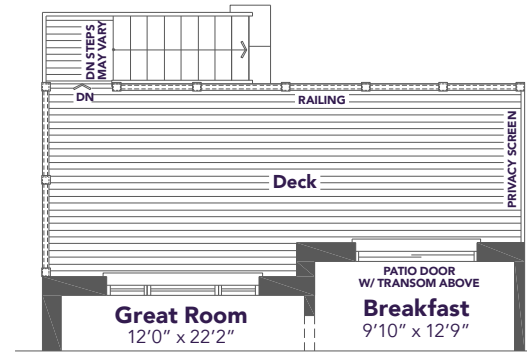

KINGSHAVEN

TYPE E MOD

2,157 SQ.FT.

KINGSIIEN
GROUP INC.

A MARKHAM-STOUFFVILLE COMMUNITY
BY KINGSMEN

TYPE E MOD

2,157 SQ.FT.

Materials, specifications, and floor plans are subject to change without notice. All areas and stated dimensions are approximate. Actual usable floor space, living area and square footage may vary from stated floor area. Illustrations are artist's concept. E. & O. E.
June 2026

OPTIONAL BASEMENT PLAN
W/ DECK

BASEMENT PLAN

OPTIONAL GROUND FLOOR PLAN
W/ DECK

GROUND FLOOR PLAN

SECOND FLOOR PLAN