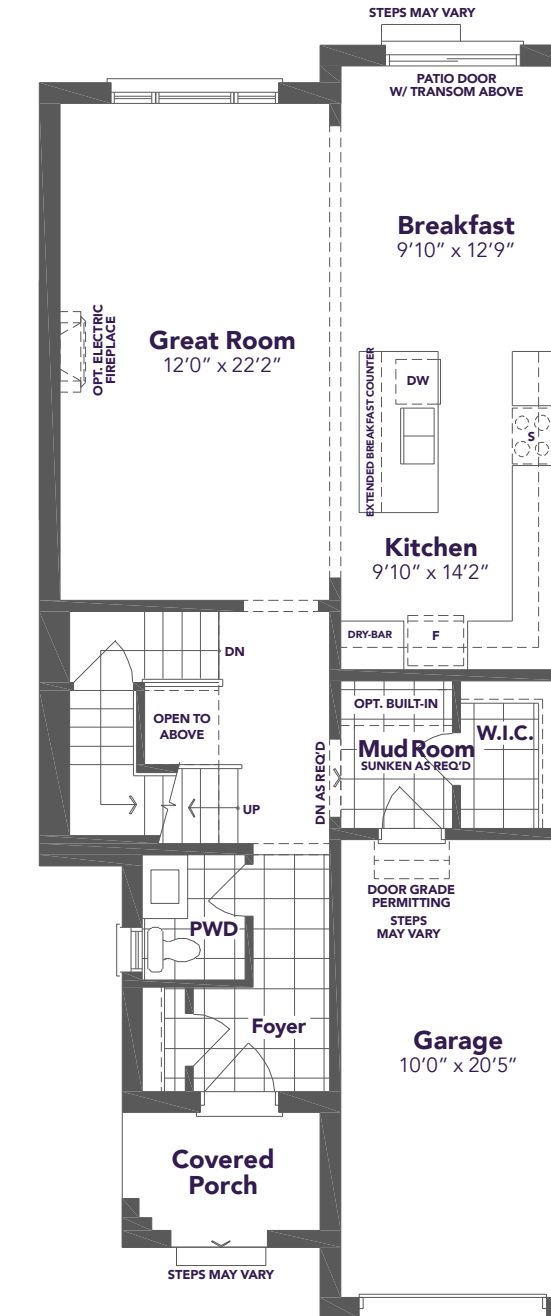

KINGSHAVEN

TYPE E MOD

2,157 SQ.FT.

KINGSIIEN
GROUP INC.

A MARKHAM-STOUFFVILLE COMMUNITY
BY KINGSMEN

TYPE E MOD

2,157 SQ.FT.

Materials, specifications, and floor plans are subject to change without notice. All areas and stated dimensions are approximate. Actual usable floor space, living area and square footage may vary from stated floor area. Illustrations are artist's concept. E. & O. E.
June 2026

OPTIONAL BASEMENT PLAN
W/ DECK

BASEMENT PLAN

OPTIONAL GROUND FLOOR PLAN
W/ DECK

GROUND FLOOR PLAN

SECOND FLOOR PLAN