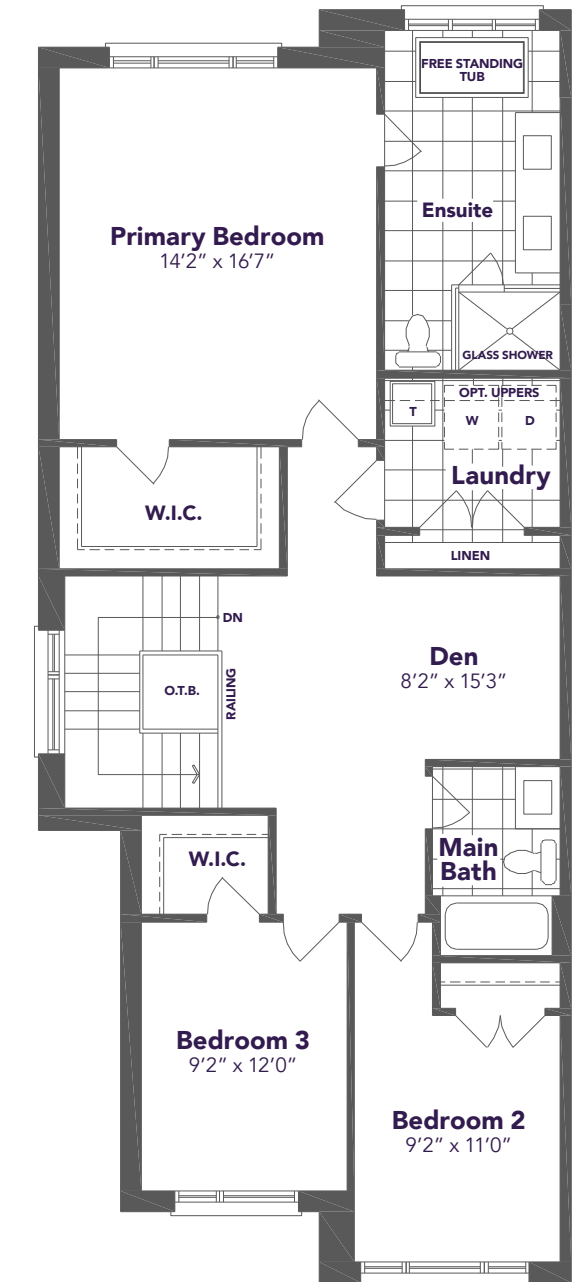

KINGSHAVEN

TYPE E MOD

2,157 SQ.FT.

KINGSIIEN
GROUP INC.

A MARKHAM-STOUFFVILLE COMMUNITY
BY KINGSMEN

TYPE E MOD

2,157 SQ.FT.

Materials, specifications, and floor plans are subject to change without notice. All areas and stated dimensions are approximate. Actual usable floor space, living area and square footage may vary from stated floor area. Illustrations are artist's concept. E. & O. E.
June 2026

OPTIONAL BASEMENT PLAN
W/ DECK

BASEMENT PLAN

OPTIONAL GROUND FLOOR PLAN
W/ DECK

GROUND FLOOR PLAN

SECOND FLOOR PLAN