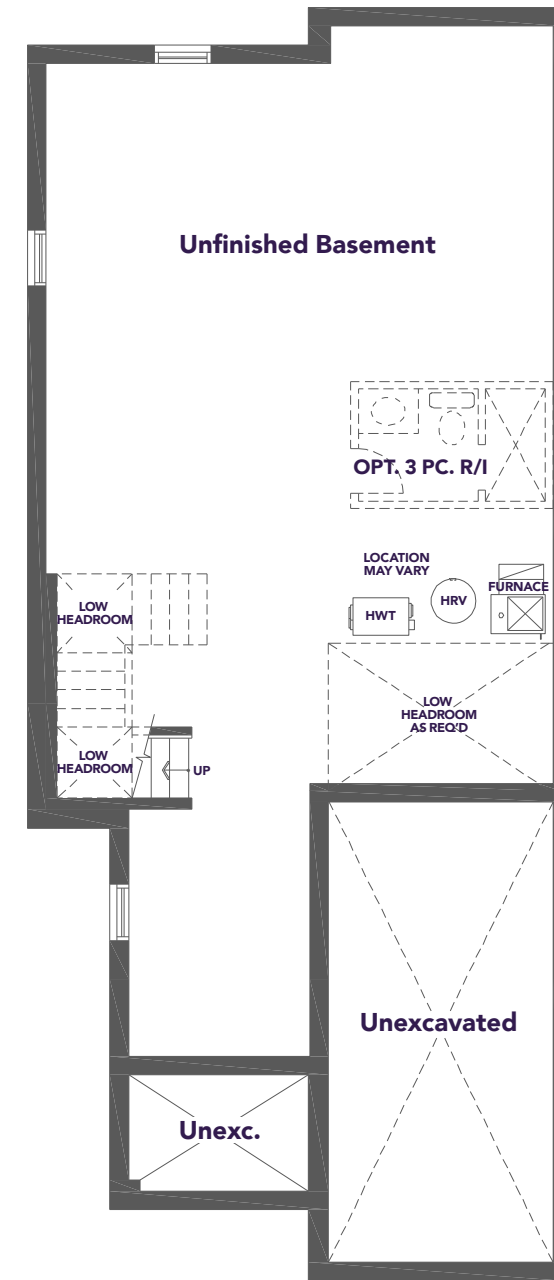

KINGSHAVEN

TYPE E MOD

2,157 SQ.FT.

KINGSIIEN
GROUP INC.

A MARKHAM-STOUFFVILLE COMMUNITY
BY KINGSMEN

TYPE E MOD

2,157 SQ.FT.

Materials, specifications, and floor plans are subject to change without notice. All areas and stated dimensions are approximate. Actual usable floor space, living area and square footage may vary from stated floor area. Illustrations are artist's concept. E. & O. E.
June 2026

OPTIONAL BASEMENT PLAN
W/ DECK

BASEMENT PLAN

OPTIONAL GROUND FLOOR PLAN
W/ DECK

GROUND FLOOR PLAN

SECOND FLOOR PLAN