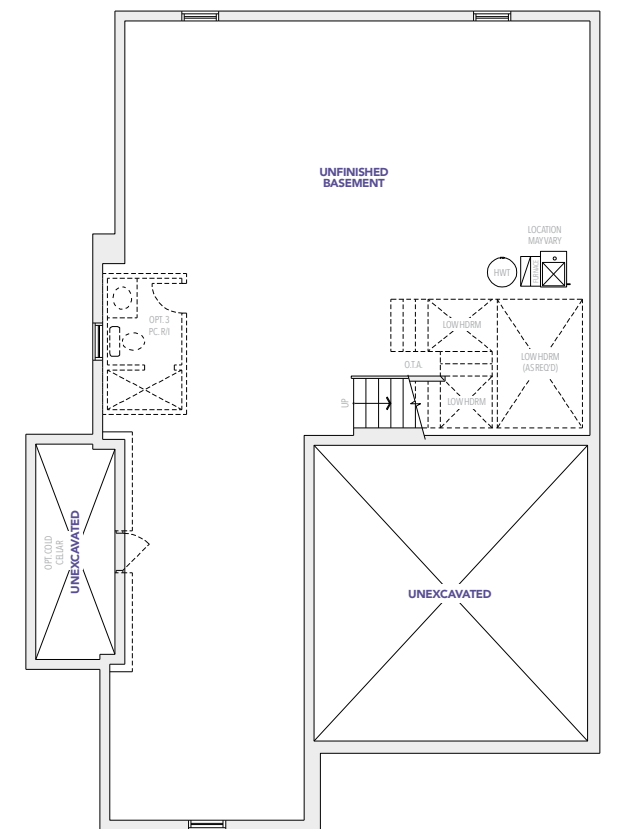

42'

4212
CORNER

Lake Dalrymple A SUGARWOOD

3025 sq. ft. / 4 Bedrooms / 4 ½ Bathrooms

B MAIN FLOOR

B SECOND FLOOR

B BASEMENT