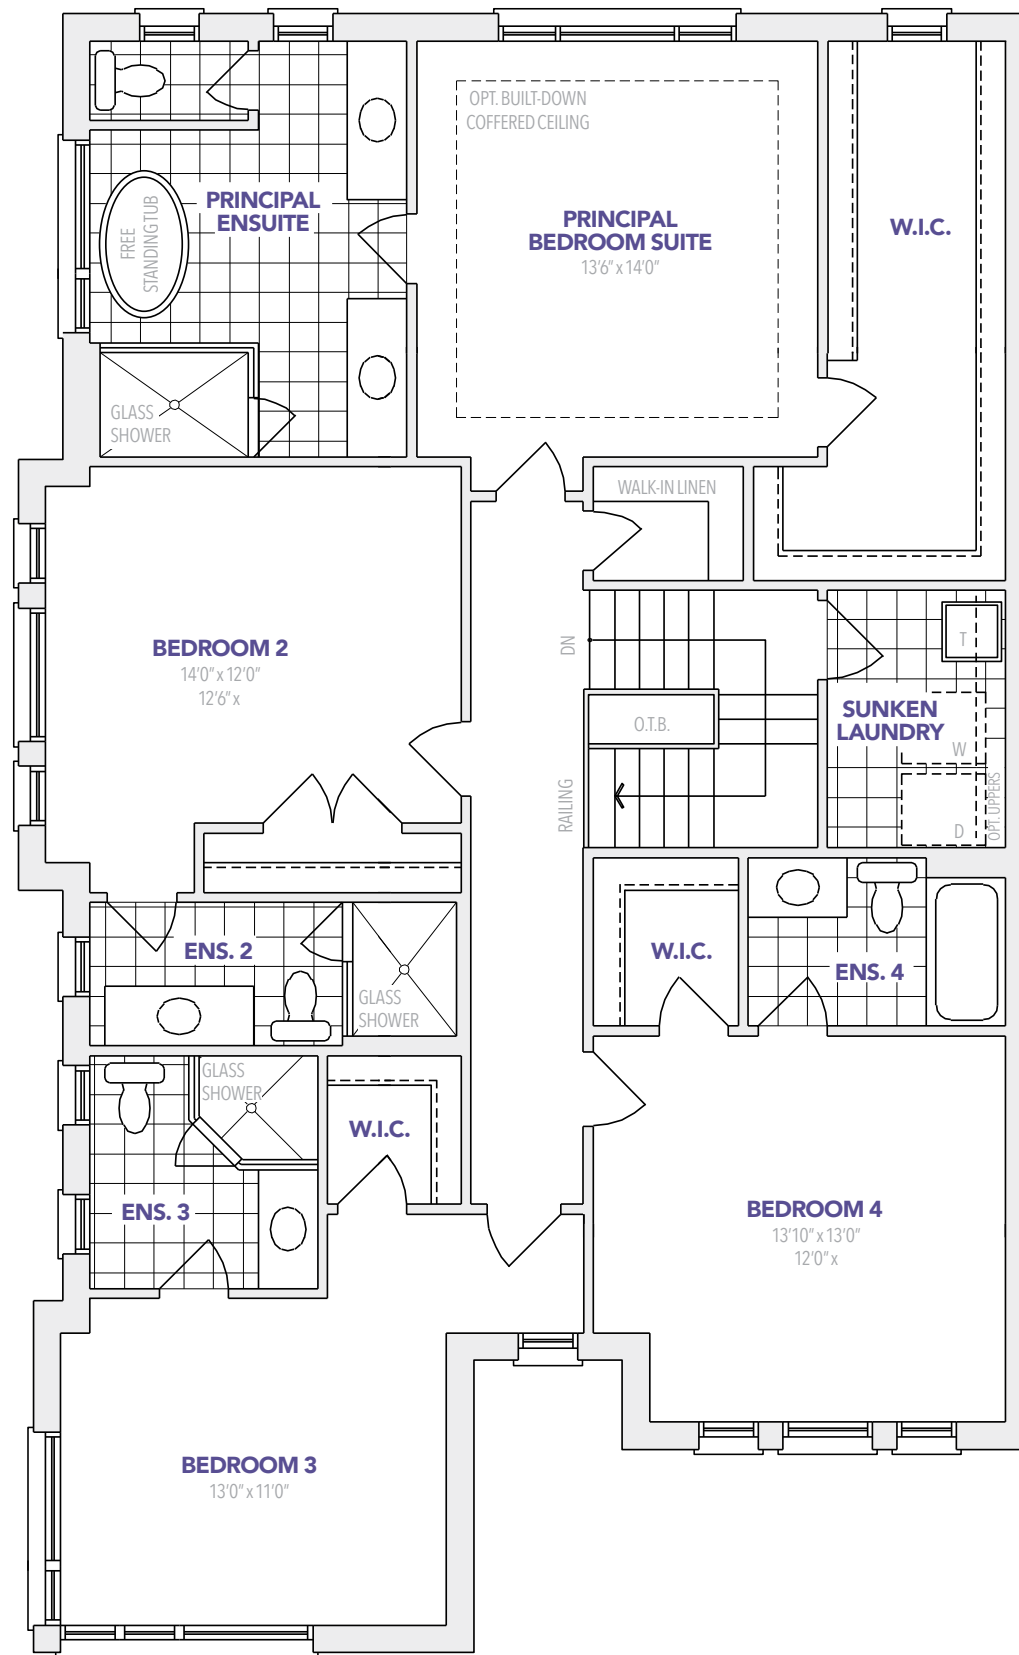

42'

4212
CORNER

Lake Dalrymple A SUGARWOOD

3025 sq. ft. / 4 Bedrooms / 4 ½ Bathrooms

B MAIN FLOOR

B SECOND FLOOR

B BASEMENT