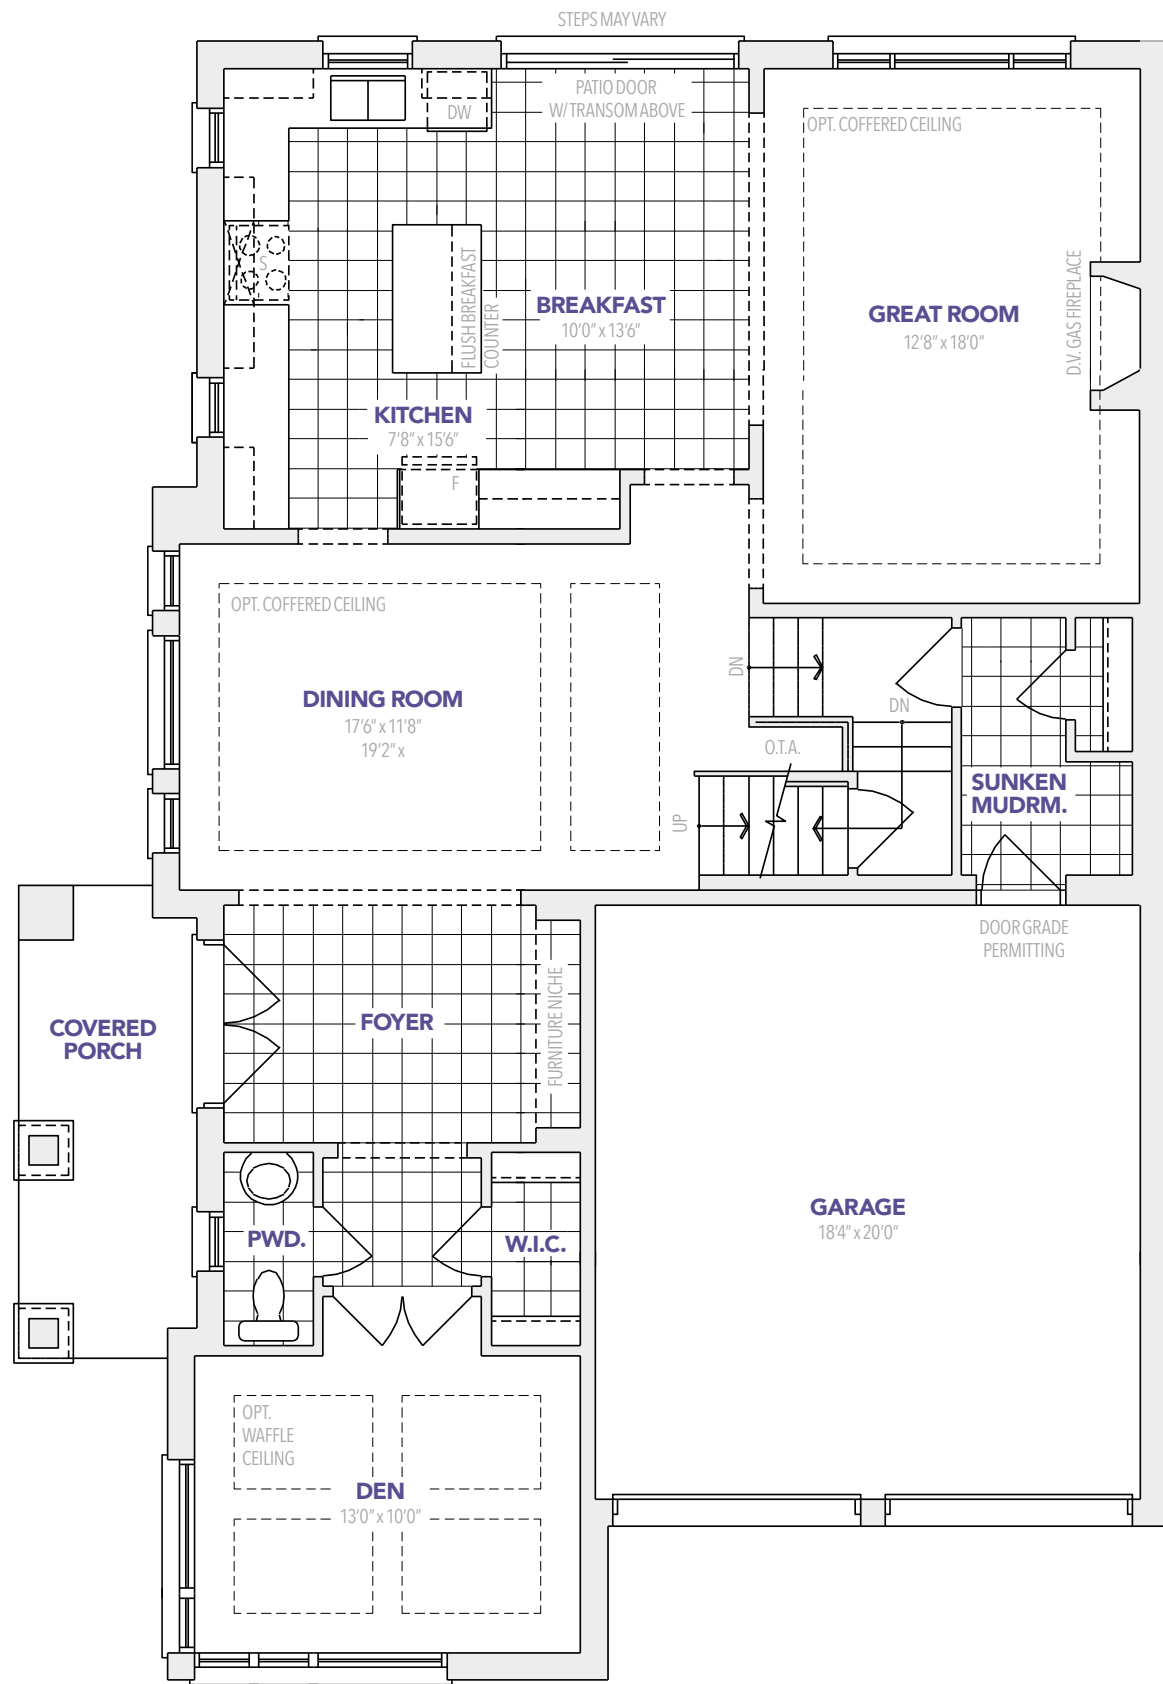

42'

4212
CORNER

Lake Dalrymple A SUGARWOOD

3025 sq. ft. / 4 Bedrooms / 4 ½ Bathrooms

B MAIN FLOOR

B SECOND FLOOR

B BASEMENT