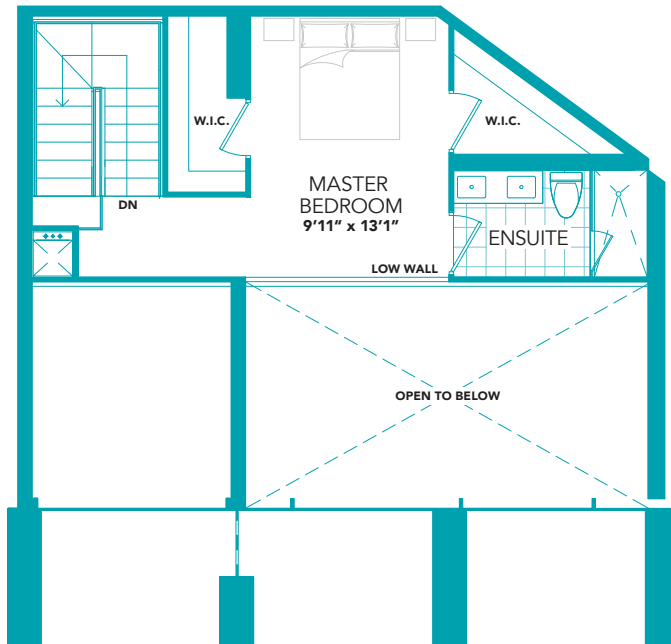

LOFT 1

1168 SQ. FT.
PATIO 124 SQ. FT.

LUXURY LOFTS **2** **2**

MAIN FLOOR

SECOND FLOOR