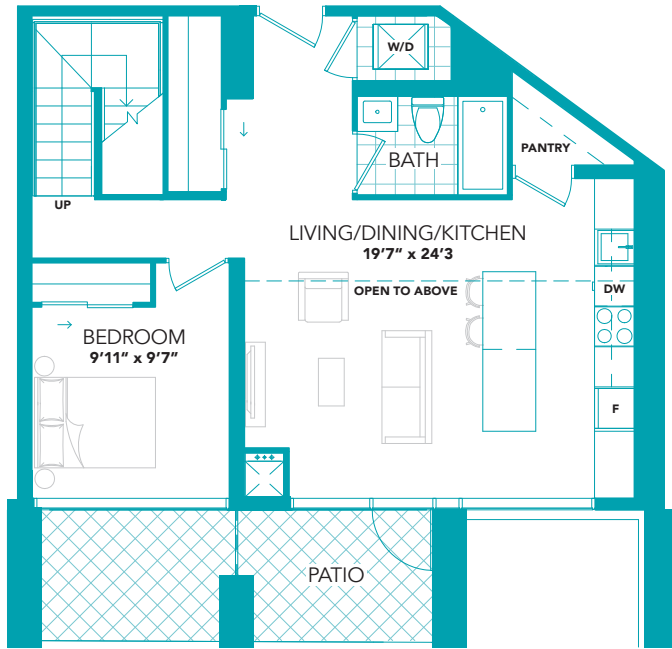

LOFT 1

1168 SQ. FT.
PATIO 124 SQ. FT.

LUXURY LOFTS **2** **2**

MAIN FLOOR

SECOND FLOOR