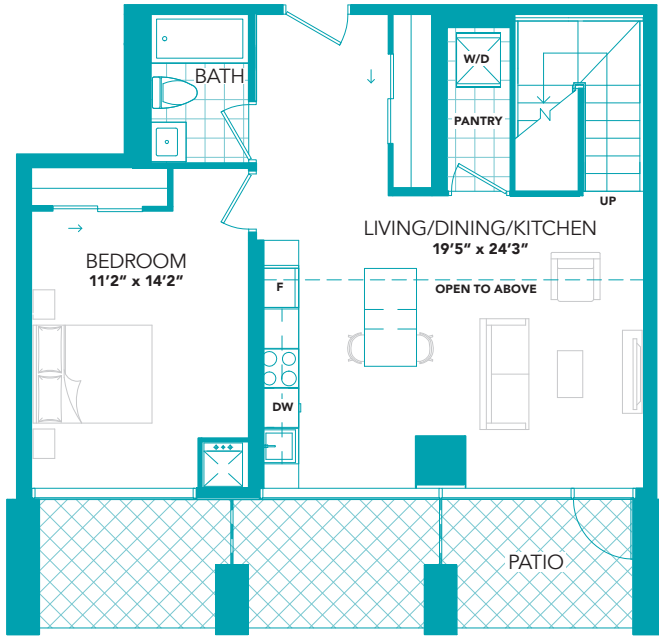

GROUND LEVEL

LOFT 2

1177 SQ. FT.
PATIO 189 SQ. FT.

LUXURY LOFTS **2** **2**

MAIN FLOOR

SECOND FLOOR