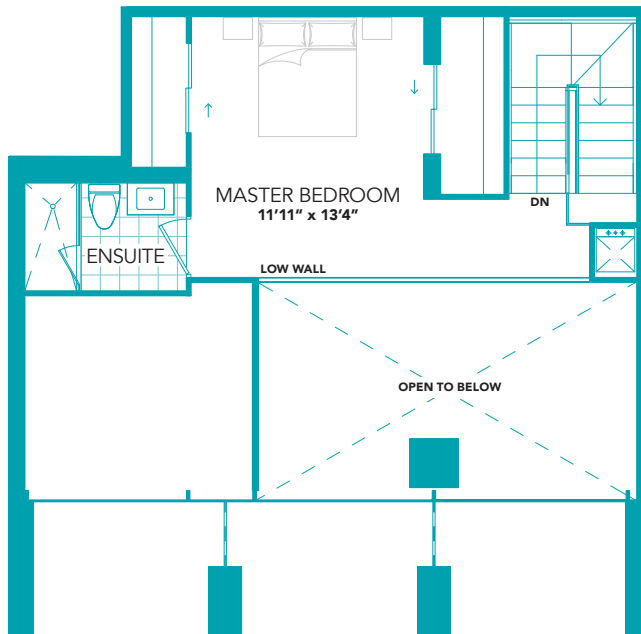

GROUND LEVEL

LOFT 2

1177 SQ. FT.
PATIO 189 SQ. FT.

LUXURY LOFTS **2** **2**

MAIN FLOOR

SECOND FLOOR