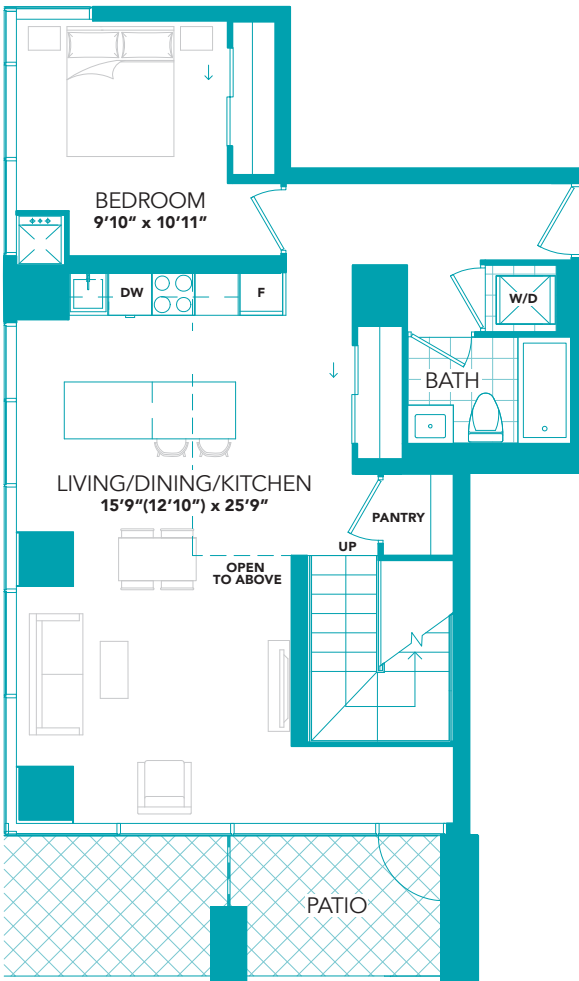

LOFT 3

1202 SQ. FT.
PATIO 130 SQ. FT.

LUXURY LOFTS **2** **2**

MAIN FLOOR

SECOND FLOOR