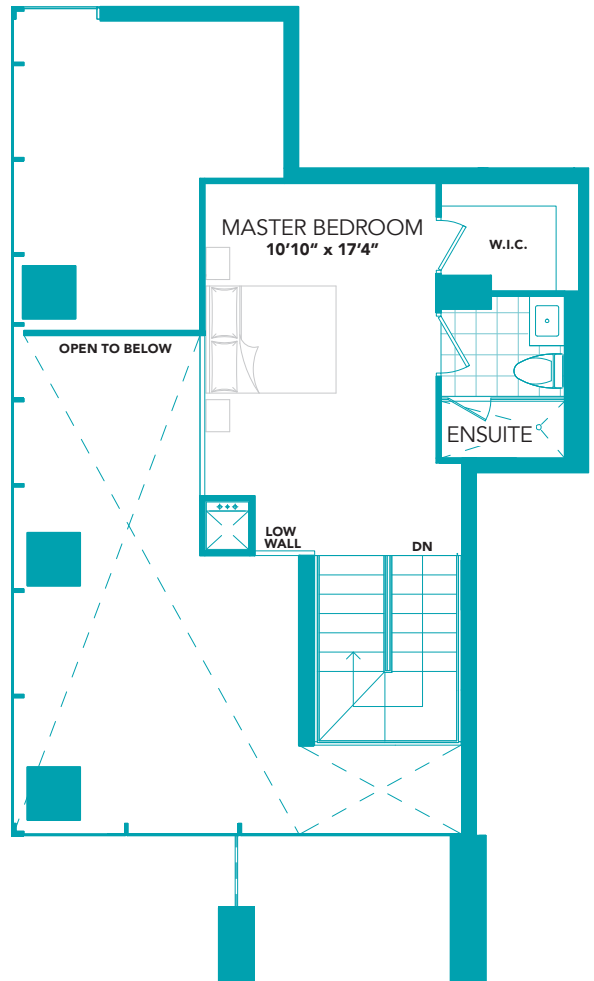

LOFT 3

1202 SQ. FT.
PATIO 130 SQ. FT.

LUXURY LOFTS **2** **2**

MAIN FLOOR

SECOND FLOOR