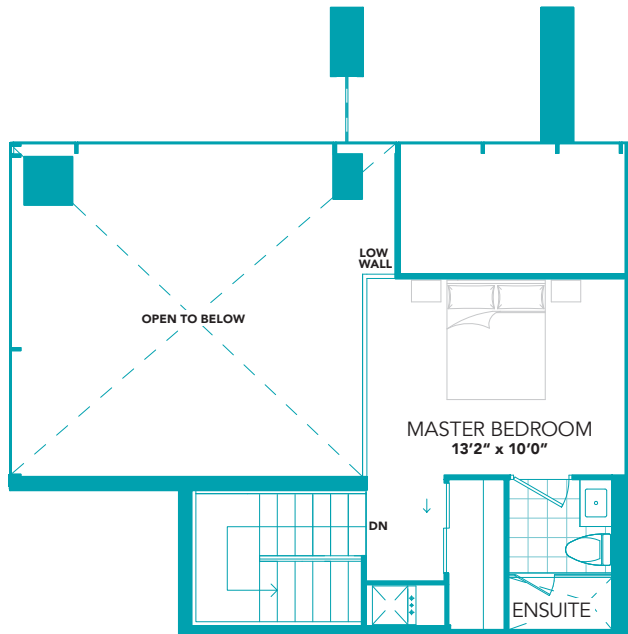

LOFT 4

1061 SQ. FT.
PATIO 121 SQ. FT.

LUXURY LOFTS **2** **2**

MAIN FLOOR

SECOND FLOOR