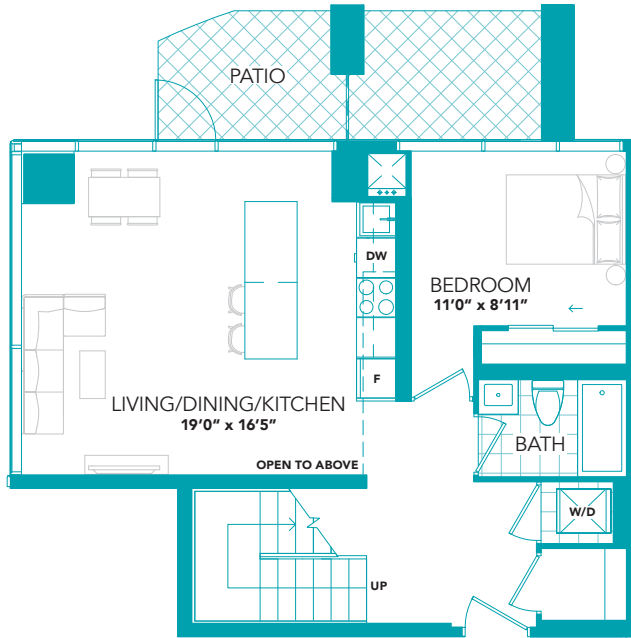

LOFT 4

1061 SQ. FT.
PATIO 121 SQ. FT.

LUXURY LOFTS **2** **2**

MAIN FLOOR

SECOND FLOOR