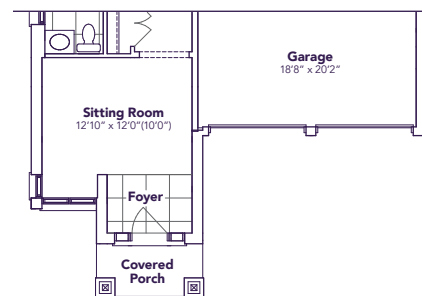

42' LOT MODEL 4203

Louis

A/B/C
2910/2900/2895 SQ. FT.

4 4+1

MAIN FLOOR

SECOND FLOOR

KINGSIIEN
GROUP INC.

BASEMENT

ELEVATION **A**

ELEVATION **A**

B

C

B

C

A

B

C

HAVELOCK
CORNERS
WOODSTOCK