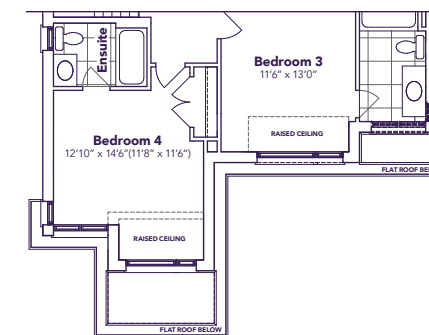

42' LOT MODEL 4203

Louis

A/B/C
2910/2900/2895 SQ. FT.

4 4+1

MAIN FLOOR

SECOND FLOOR

KINGSIIEN
GROUP INC.

BASEMENT

ELEVATION **A**

ELEVATION **A**

B

C

B

C

A

B

C

HAVELOCK
CORNERS
WOODSTOCK