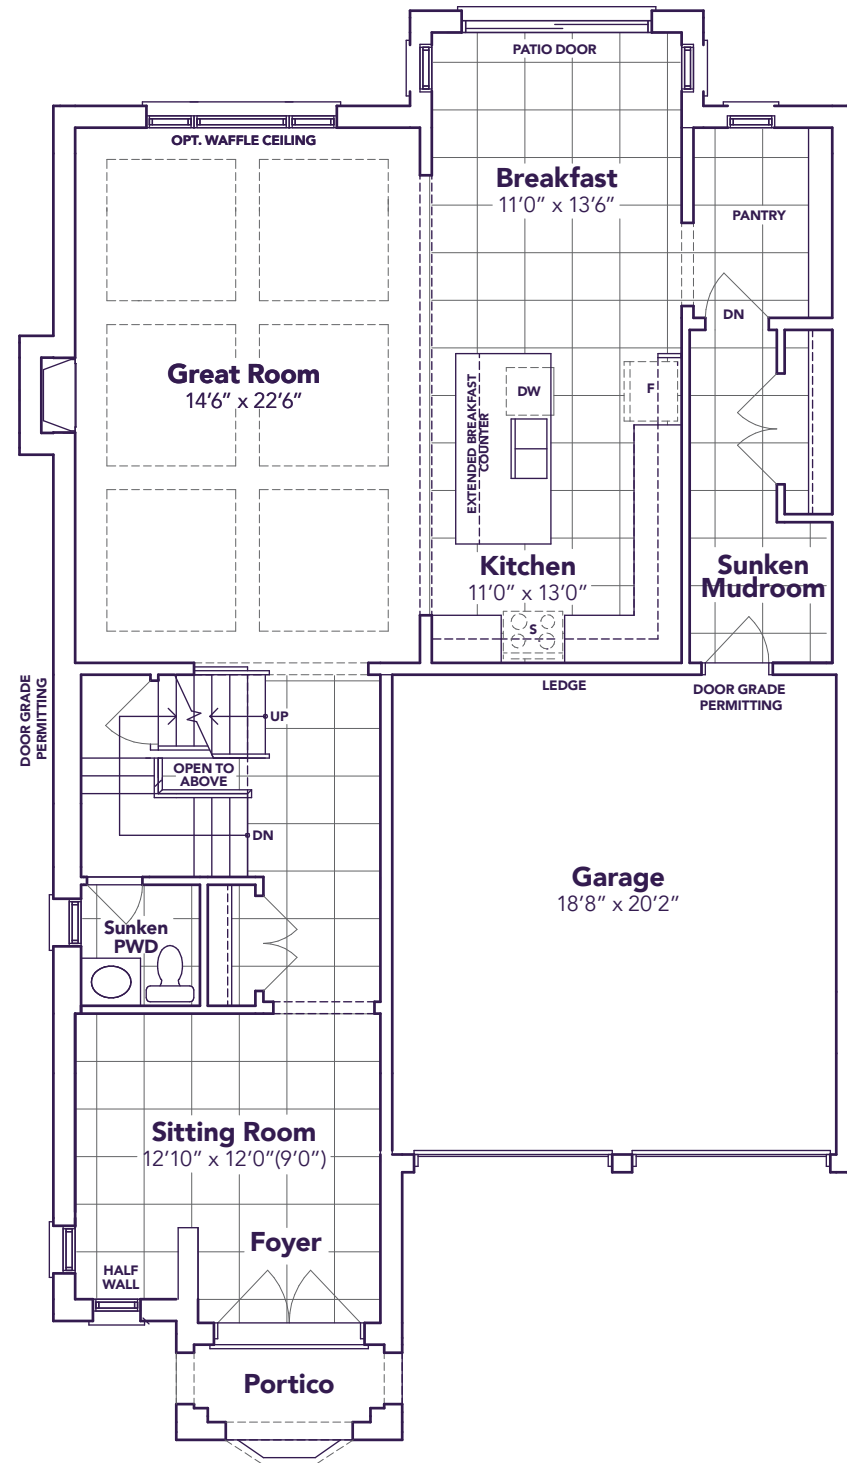

42' LOT MODEL 4203

Louis

A/B/C
2910/2900/2895 SQ. FT.

4 4+1

MAIN FLOOR

SECOND FLOOR

KINGSIIEN
GROUP INC.