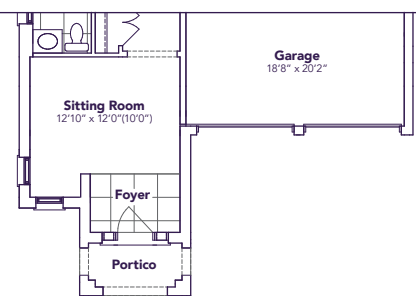

42' LOT MODEL 4203

Louis

A/B/C
2910/2900/2895 SQ. FT.

4 4+1

MAIN FLOOR

SECOND FLOOR

KINGSIIEN
GROUP INC.

BASEMENT

ELEVATION **A**

ELEVATION **A**

B

C

B

C

A

B

C

HAVELOCK
CORNERS
WOODSTOCK