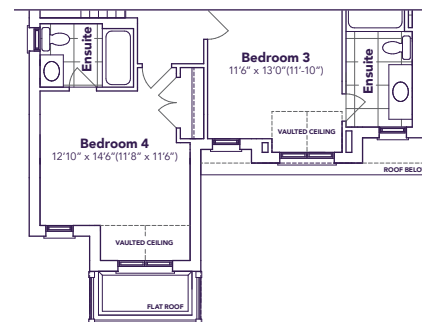

42' LOT MODEL 4203

Louis

A/B/C
2910/2900/2895 SQ. FT.

4 4+1

MAIN FLOOR

SECOND FLOOR

KINGSIIEN
GROUP INC.

BASEMENT

ELEVATION **A**

ELEVATION **A**

B

C

B

C

A

B

C

HAVELOCK
CORNERS
WOODSTOCK