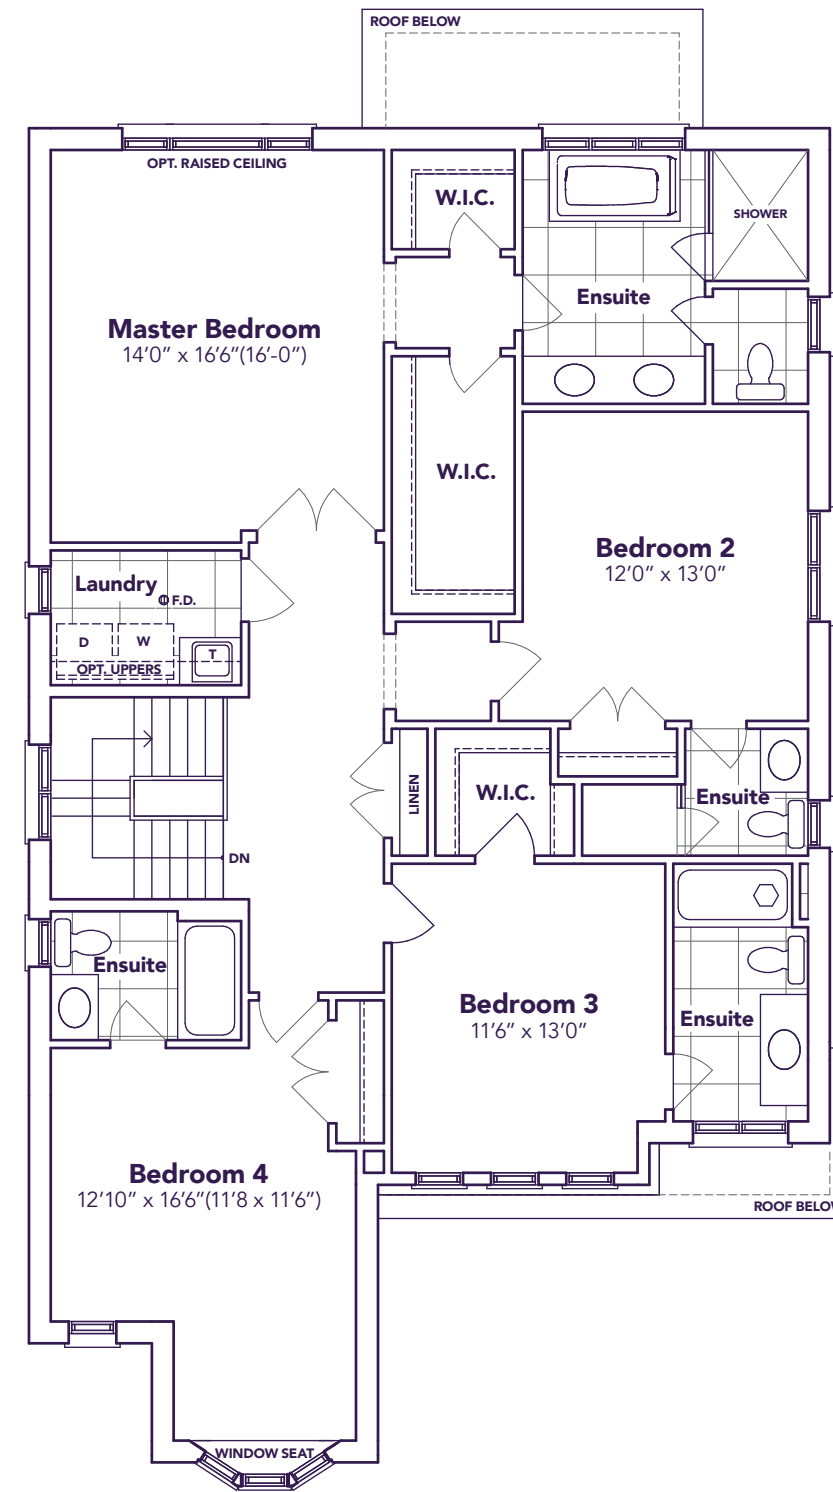

42' LOT MODEL 4203

Louis

A/B/C
2910/2900/2895 SQ. FT.

4 4+1

MAIN FLOOR

SECOND FLOOR

KINGSIIEN
GROUP INC.