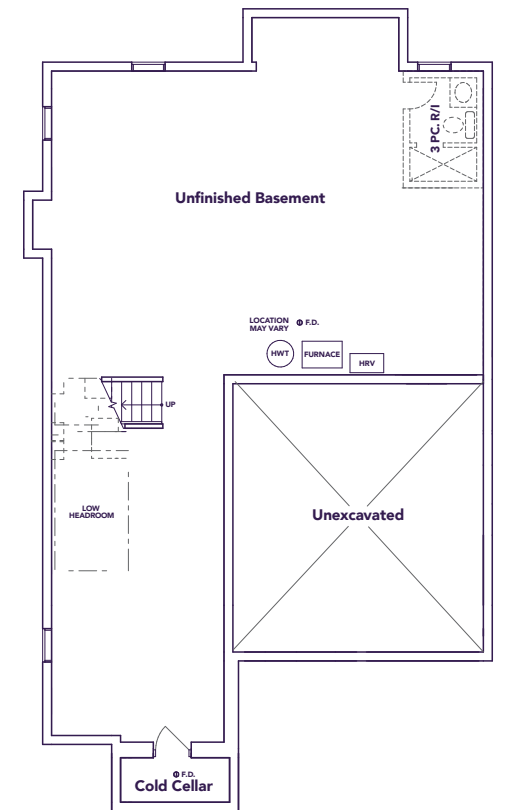

BASEMENT

ELEVATION **A**

ELEVATION **A**