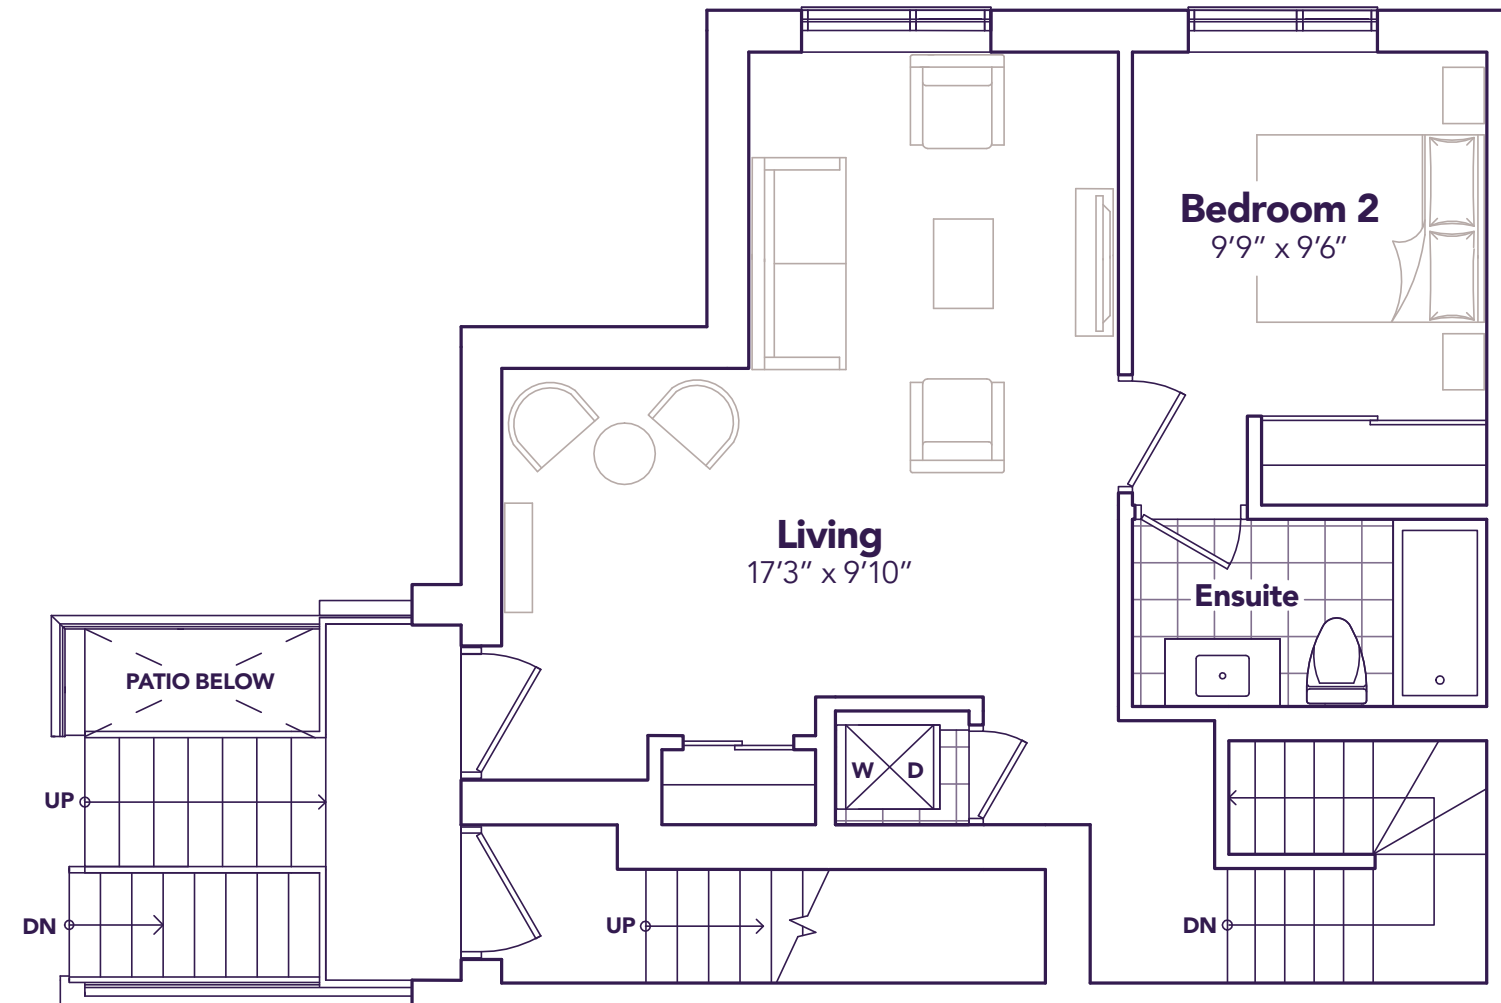

MODEL C1

ORION

2  2+1 

» Life's A Breeze
MyStride.ca

» STRIDE »
Life's A Breeze

ORION

1239 SQ. FT. 2  2+1 

ENTRANCE LEVEL

MAIN LEVEL

MODEL C1

» STRIDE »

Life's A Breeze

All prices, figures, sizes, specifications and information are subject to change without notice. All areas and stated dimensions are approximate. Mechanical location, actual usable floor space, living area and square footage may vary from stated floor area. Illustrations are artist's concept. E. & O. E.