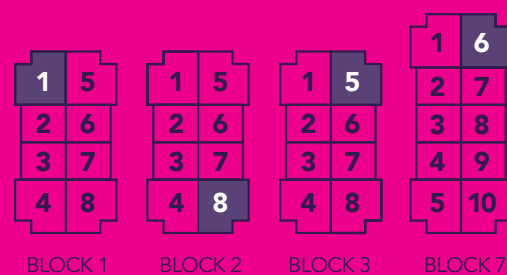

MODEL C1

ORION

2  2+1 

» Life's A Breeze
MyStride.ca

» STRIDE »
Life's A Breeze

ORION

1239 SQ. FT. 2  2+1 

ENTRANCE LEVEL

MAIN LEVEL

MODEL C1

» STRIDE »

Life's A Breeze

All prices, figures, sizes, specifications and information are subject to change without notice. All areas and stated dimensions are approximate. Mechanical location, actual usable floor space, living area and square footage may vary from stated floor area. Illustrations are artist's concept. E. & O. E.