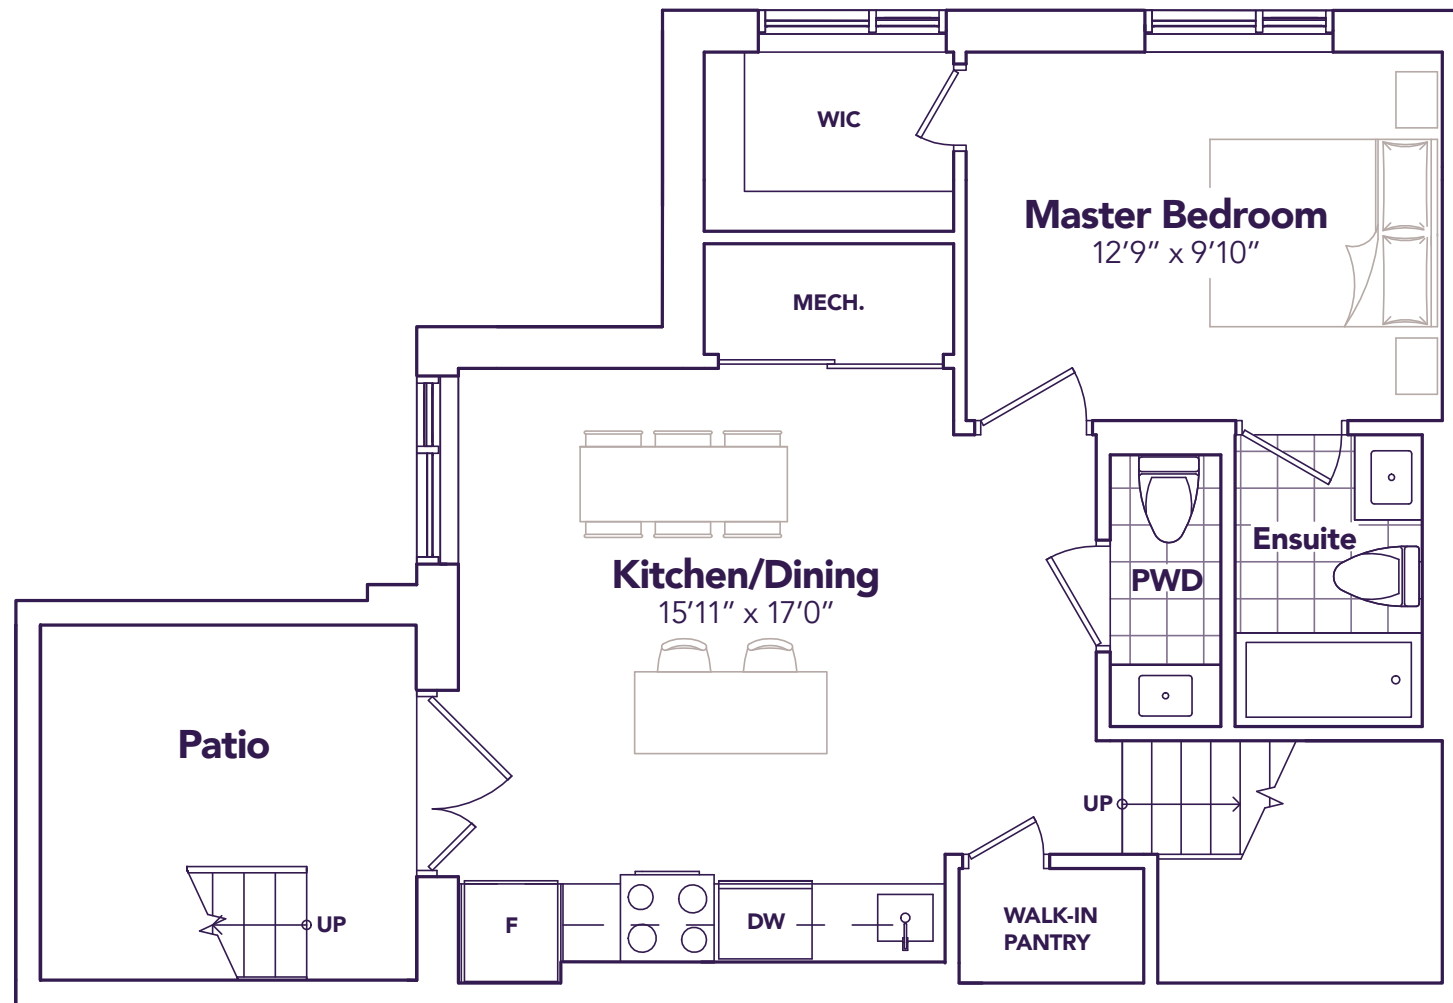

MODEL C1

ORION

2  2+1 

» Life's A Breeze
MyStride.ca

» STRIDE »
Life's A Breeze

ORION

1239 SQ. FT. 2  2+1 

ENTRANCE LEVEL

MAIN LEVEL

MODEL C1

» STRIDE »

Life's A Breeze

All prices, figures, sizes, specifications and information are subject to change without notice. All areas and stated dimensions are approximate. Mechanical location, actual usable floor space, living area and square footage may vary from stated floor area. Illustrations are artist's concept. E. & O. E.