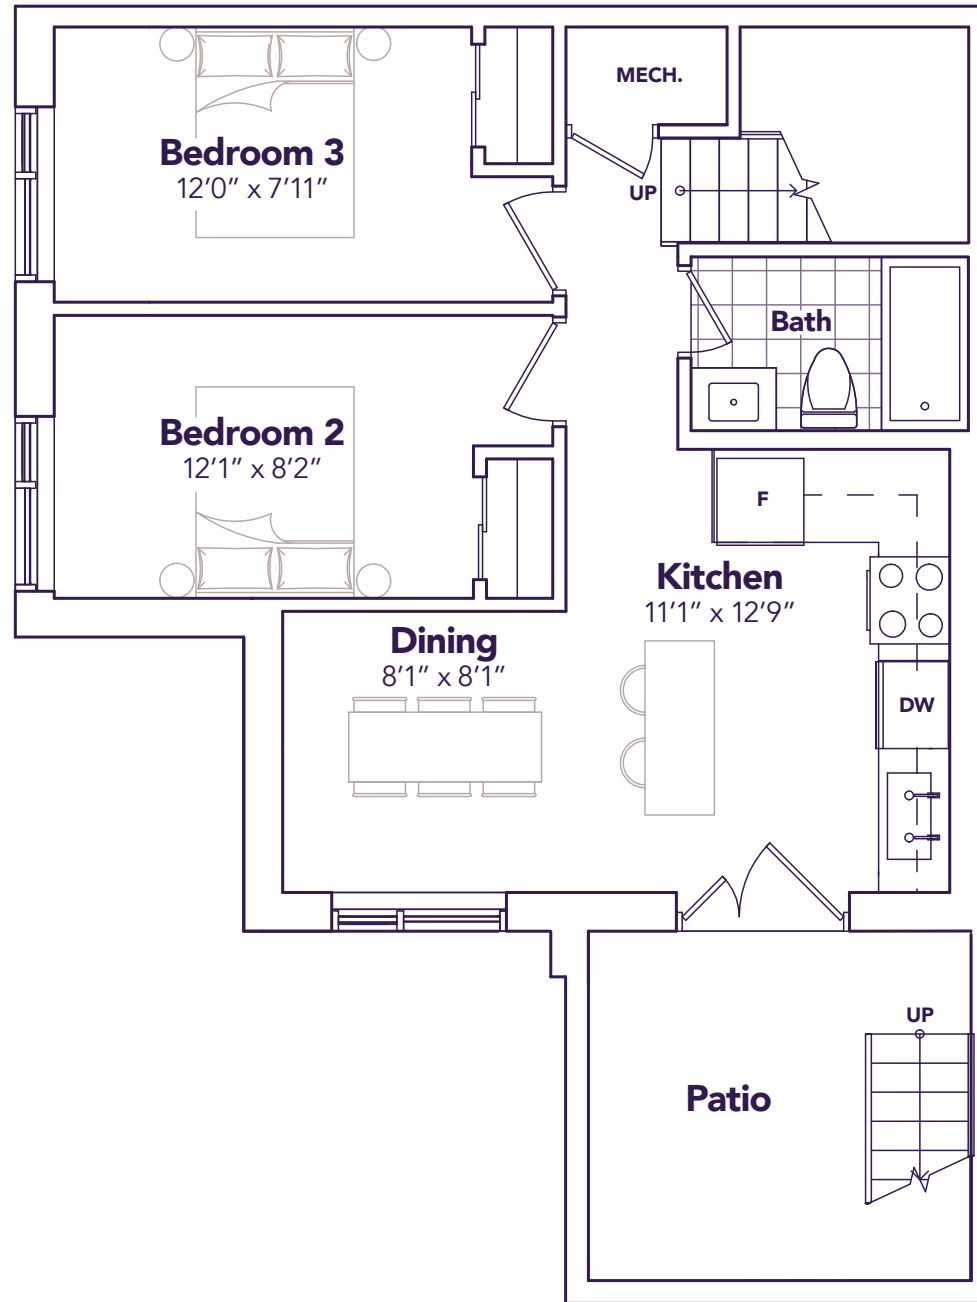

MODEL B1
OPTION B

SERENITY

3  2 

» Life's A Breeze
MyStride.ca

» STRIDE »
Life's A Breeze

SERENITY

1253 SQ. FT. 3  2 

ENTRANCE LEVEL

BEDROOM LEVEL

MODEL B1
OPTION B

» STRIDE »

Life's A Breeze

1 5	1 5	1 5	1 5	1 6	1 6	1 6
2 6	2 6	2 6	2 6	2 7	2 7	2 7
3 7	3 7	3 7	3 7	3 8	3 8	3 8
4 8	4 8	4 8	4 8	4 9	4 9	4 9
				5 10	5 10	5 10
BLOCK 1	BLOCK 2	BLOCK 3	BLOCK 4	BLOCK 5	BLOCK 6	BLOCK 7

All prices, figures, sizes, specifications and information are subject to change without notice. All areas and stated dimensions are approximate. Mechanical location, actual usable floor space, living area and square footage may vary from stated floor area. Illustrations are artist's concept. E. & O. E.