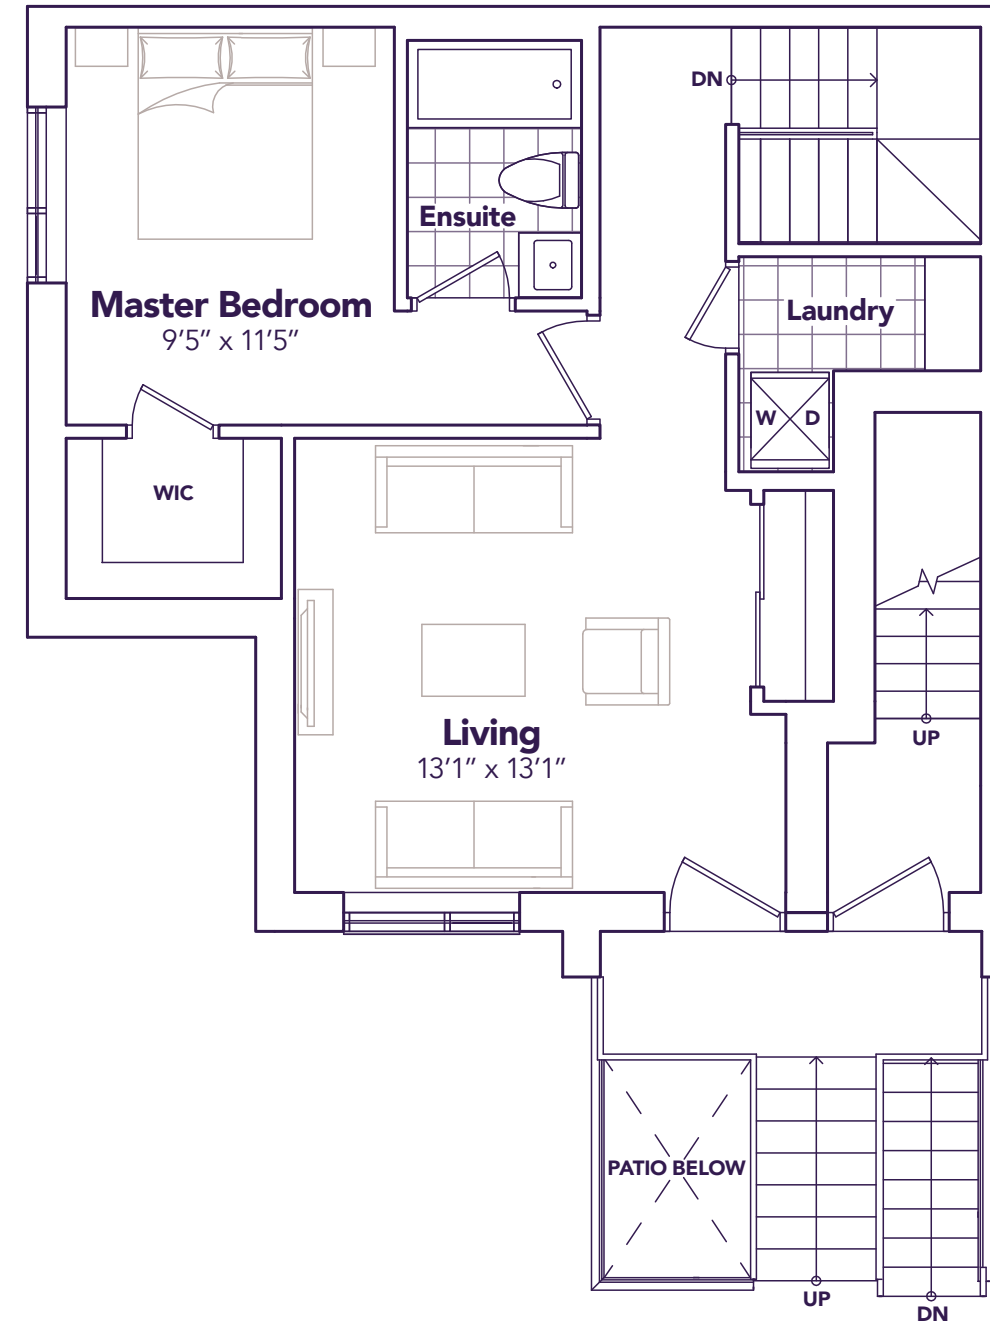

MODEL B1
OPTION B

SERENITY

3  2 

» Life's A Breeze
MyStride.ca

» STRIDE »
Life's A Breeze

SERENITY

1253 SQ. FT. 3  2 

ENTRANCE LEVEL

BEDROOM LEVEL

MODEL B1
OPTION B

» STRIDE »

Life's A Breeze

1 5	1 5	1 5	1 5	1 6	1 6	1 6
2 6	2 6	2 6	2 6	2 7	2 7	2 7
3 7	3 7	3 7	3 7	3 8	3 8	3 8
4 8	4 8	4 8	4 8	4 9	4 9	4 9
				5 10	5 10	5 10
BLOCK 1	BLOCK 2	BLOCK 3	BLOCK 4	BLOCK 5	BLOCK 6	BLOCK 7

All prices, figures, sizes, specifications and information are subject to change without notice. All areas and stated dimensions are approximate. Mechanical location, actual usable floor space, living area and square footage may vary from stated floor area. Illustrations are artist's concept. E. & O. E.