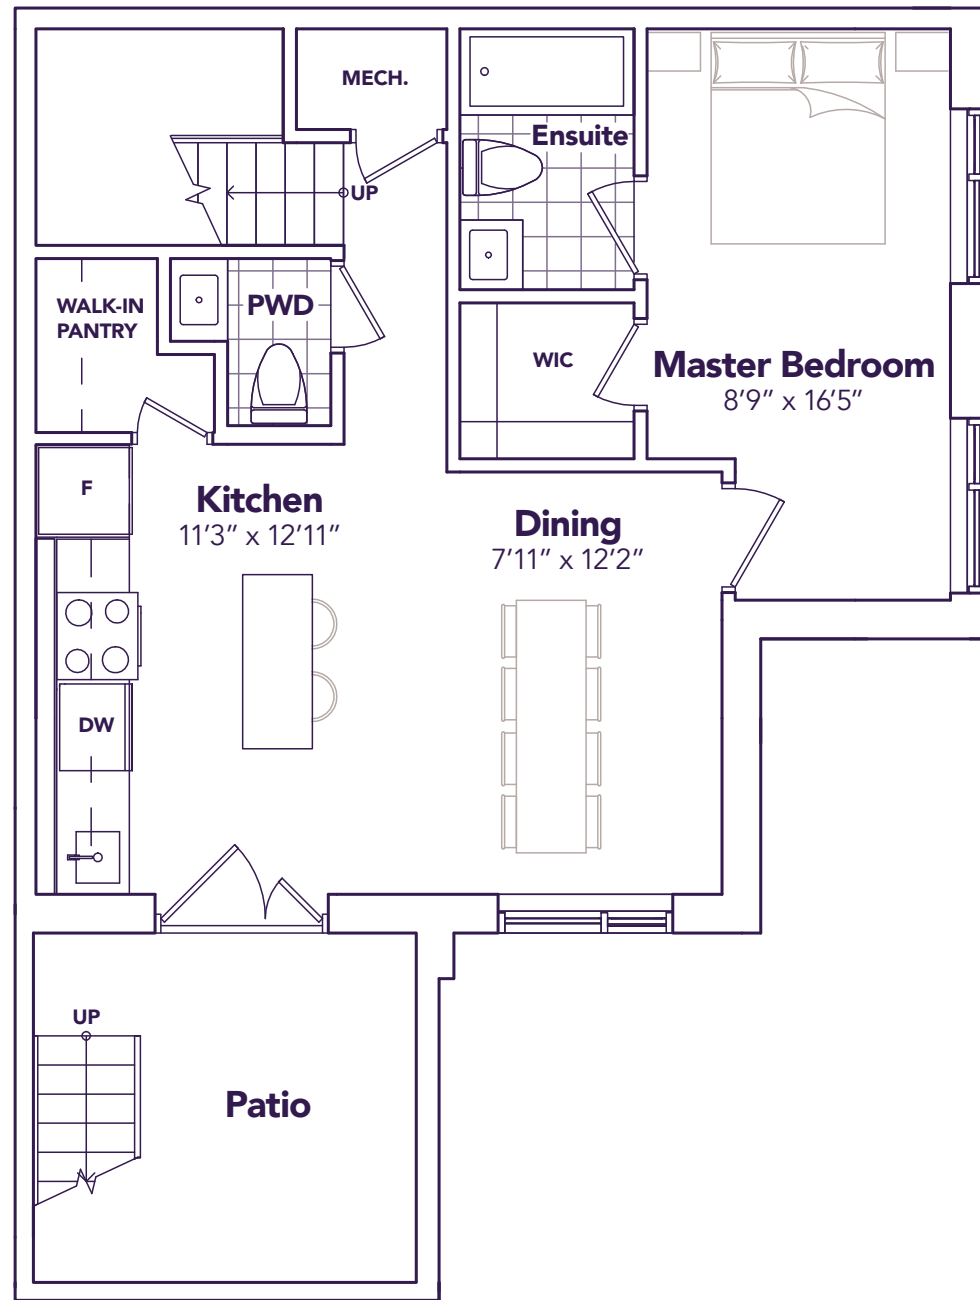

MODEL B1
OPTION A

SERENITY

2  2+1 

» Life's A Breeze
MyStride.ca

» STRIDE »
Life's A Breeze

SERENITY

1250 SQ. FT. 2  2+1 

ENTRANCE LEVEL

MAIN LEVEL

MODEL B1
OPTION A

» STRIDE »

Life's A Breeze

1 5	1 5	1 5	1 5	1 6	1 6	1 6
2 6	2 6	2 6	2 6	2 7	2 7	2 7
3 7	3 7	3 7	3 7	3 8	3 8	3 8
4 8	4 8	4 8	4 8	4 9	4 9	4 9
				5 10	5 10	5 10
BLOCK 1	BLOCK 2	BLOCK 3	BLOCK 4	BLOCK 5	BLOCK 6	BLOCK 7

All prices, figures, sizes, specifications and information are subject to change without notice. All areas and stated dimensions are approximate. Mechanical location, actual usable floor space, living area and square footage may vary from stated floor area. Illustrations are artist's concept. E. & O. E.