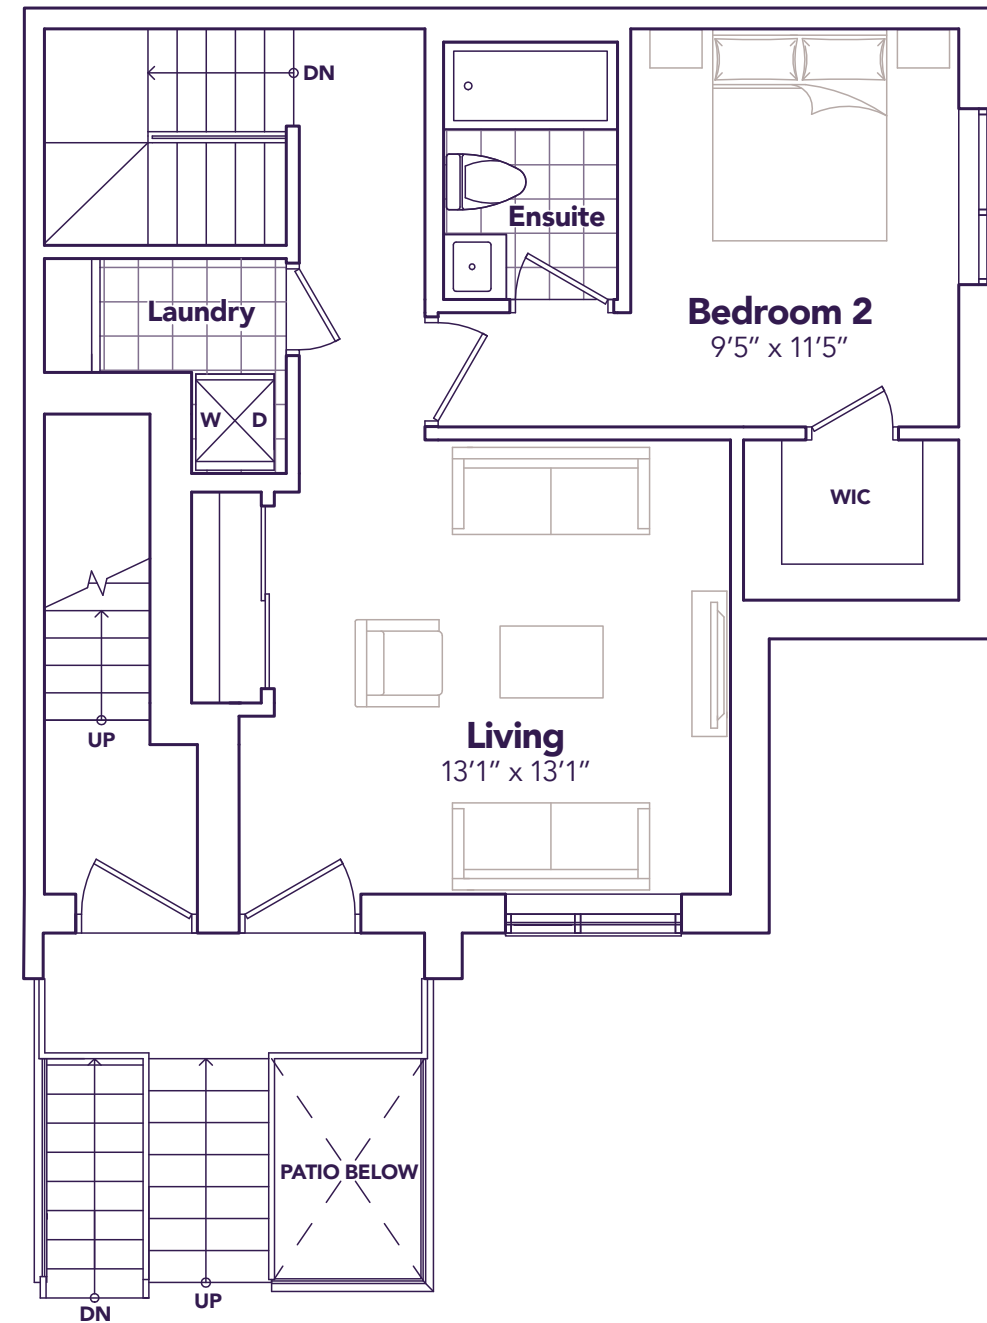

MODEL B1
OPTION A

SERENITY

2  2+1 

» Life's A Breeze
MyStride.ca

» STRIDE »
Life's A Breeze

SERENITY

1250 SQ. FT. 2  2+1 

ENTRANCE LEVEL

MAIN LEVEL

MODEL B1
OPTION A

» STRIDE »

Life's A Breeze

1 5	1 5	1 5	1 5	1 6	1 6	1 6
2 6	2 6	2 6	2 6	2 7	2 7	2 7
3 7	3 7	3 7	3 7	3 8	3 8	3 8
4 8	4 8	4 8	4 8	4 9	4 9	4 9
				5 10	5 10	5 10
BLOCK 1	BLOCK 2	BLOCK 3	BLOCK 4	BLOCK 5	BLOCK 6	BLOCK 7

All prices, figures, sizes, specifications and information are subject to change without notice. All areas and stated dimensions are approximate. Mechanical location, actual usable floor space, living area and square footage may vary from stated floor area. Illustrations are artist's concept. E. & O. E.