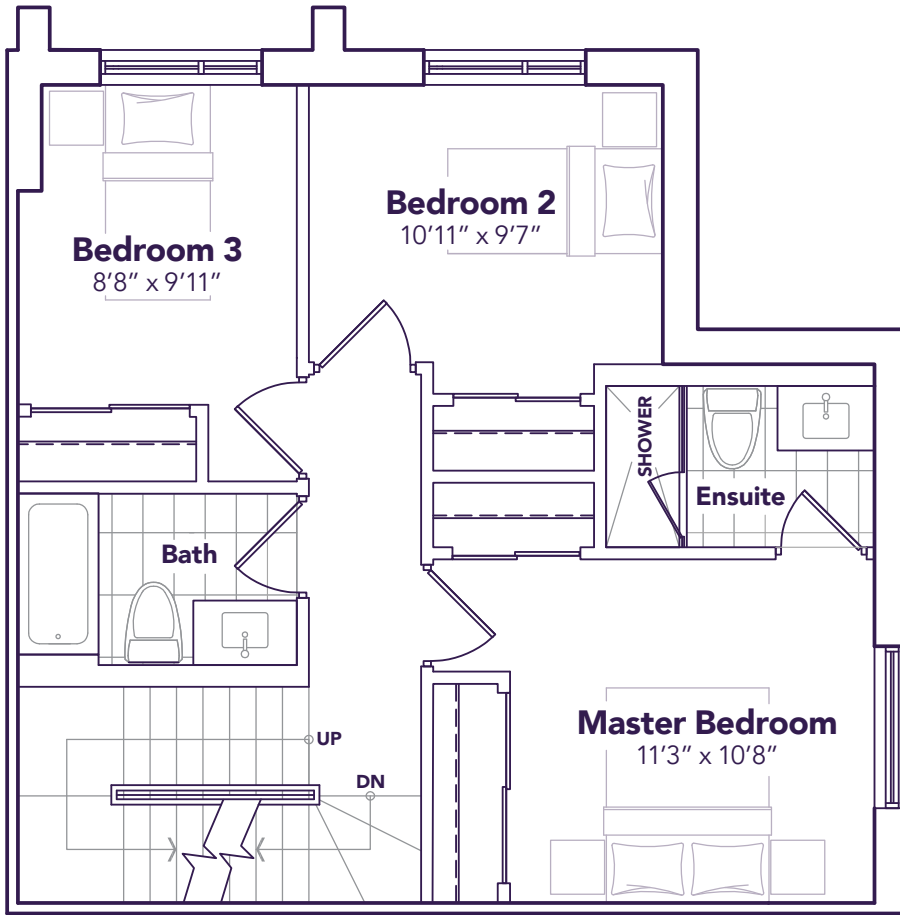

BEDROOM LEVEL