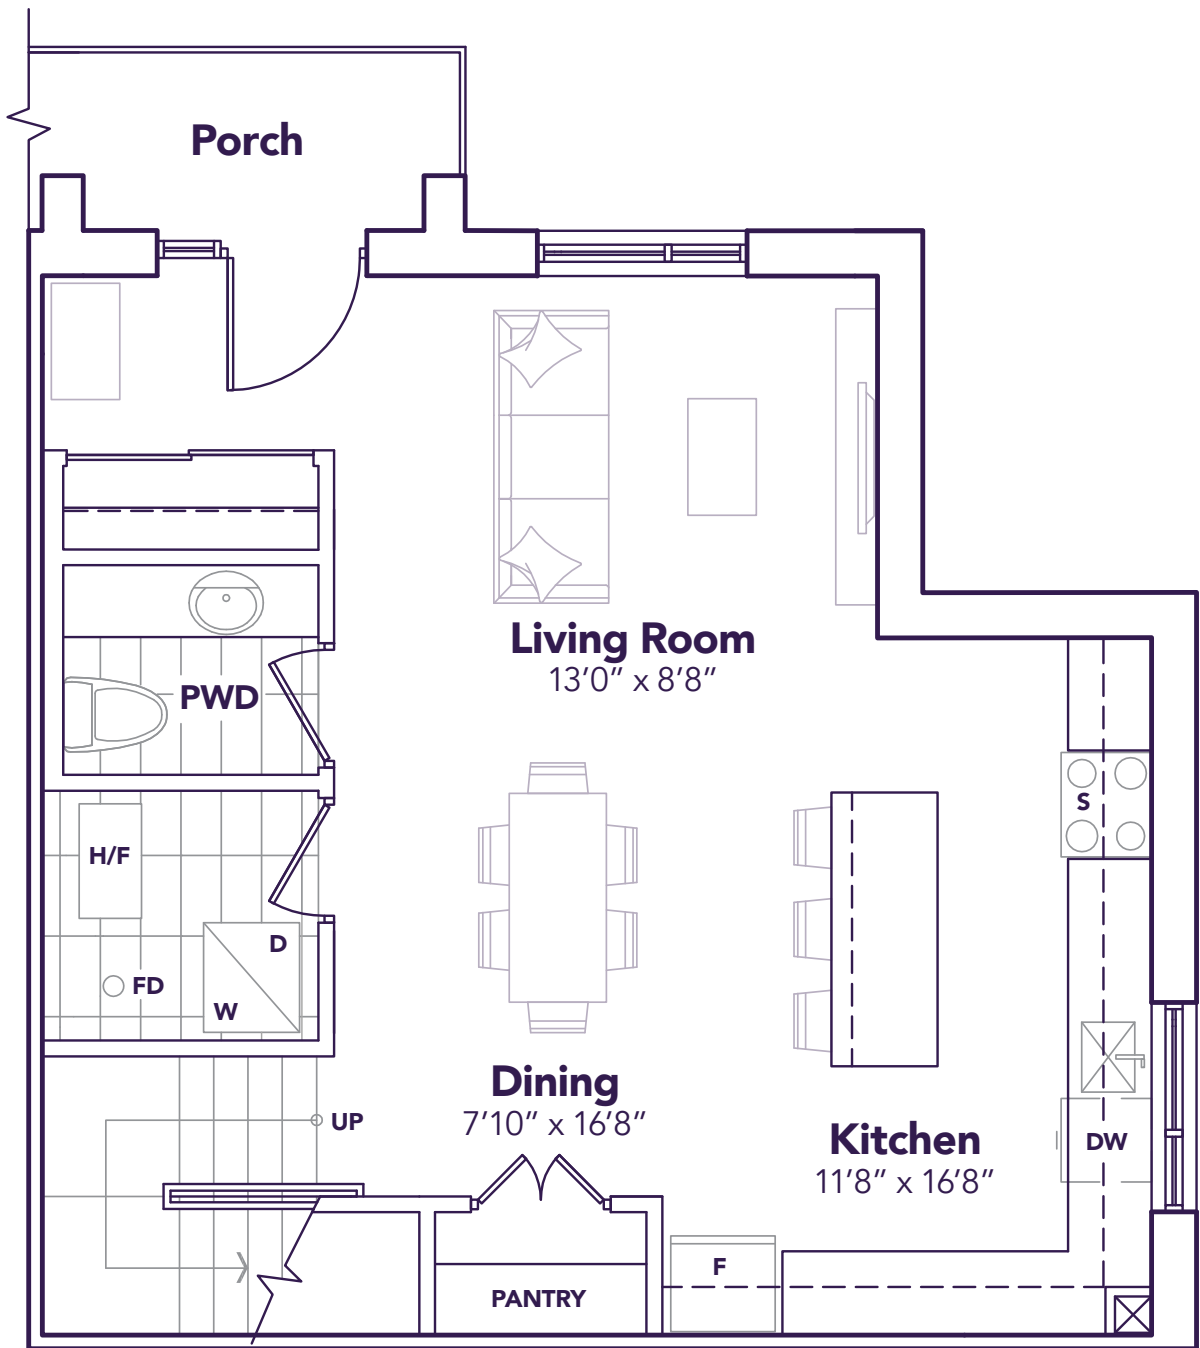

B9 THE BARCELONA

SKYLINE COLLECTION

1585 SQ. FT.

TERRACE 451 SQ. FT. | 3 BED, 2 + 1 BATH

9560
ISLINGTON

LIVING LEVEL