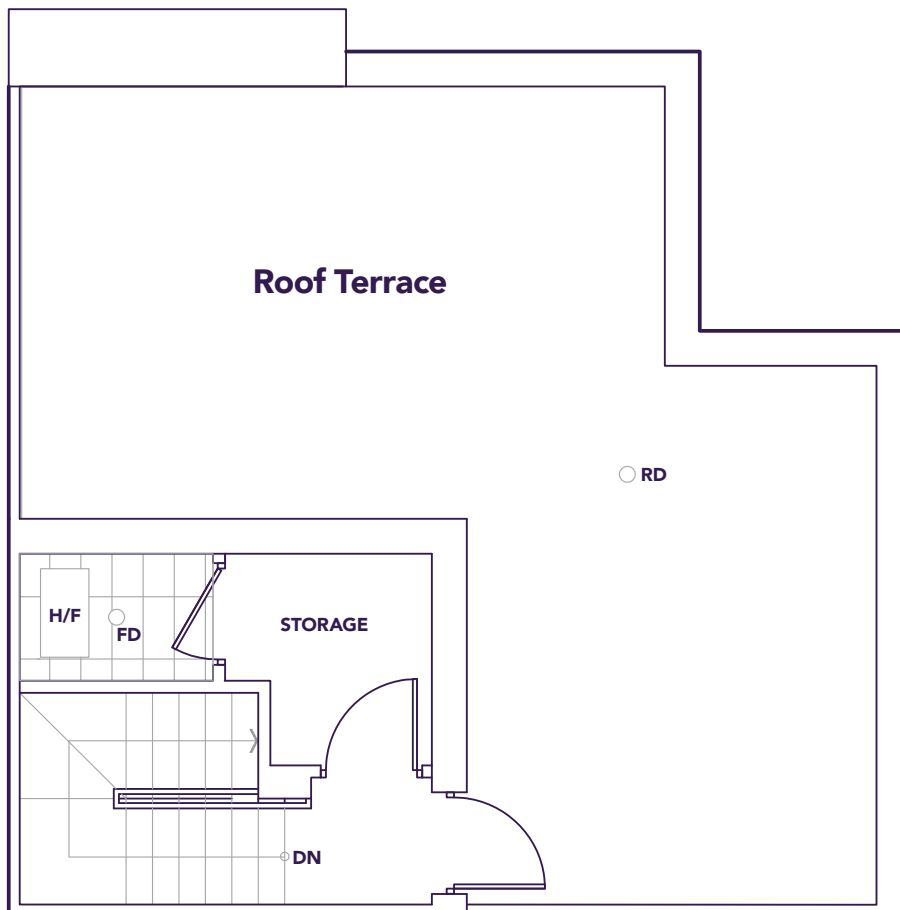

TERRACE LEVEL