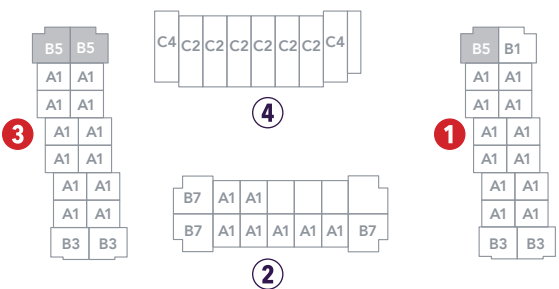

BLOCK 1 & 3

KINGSTON
GROUP INC.