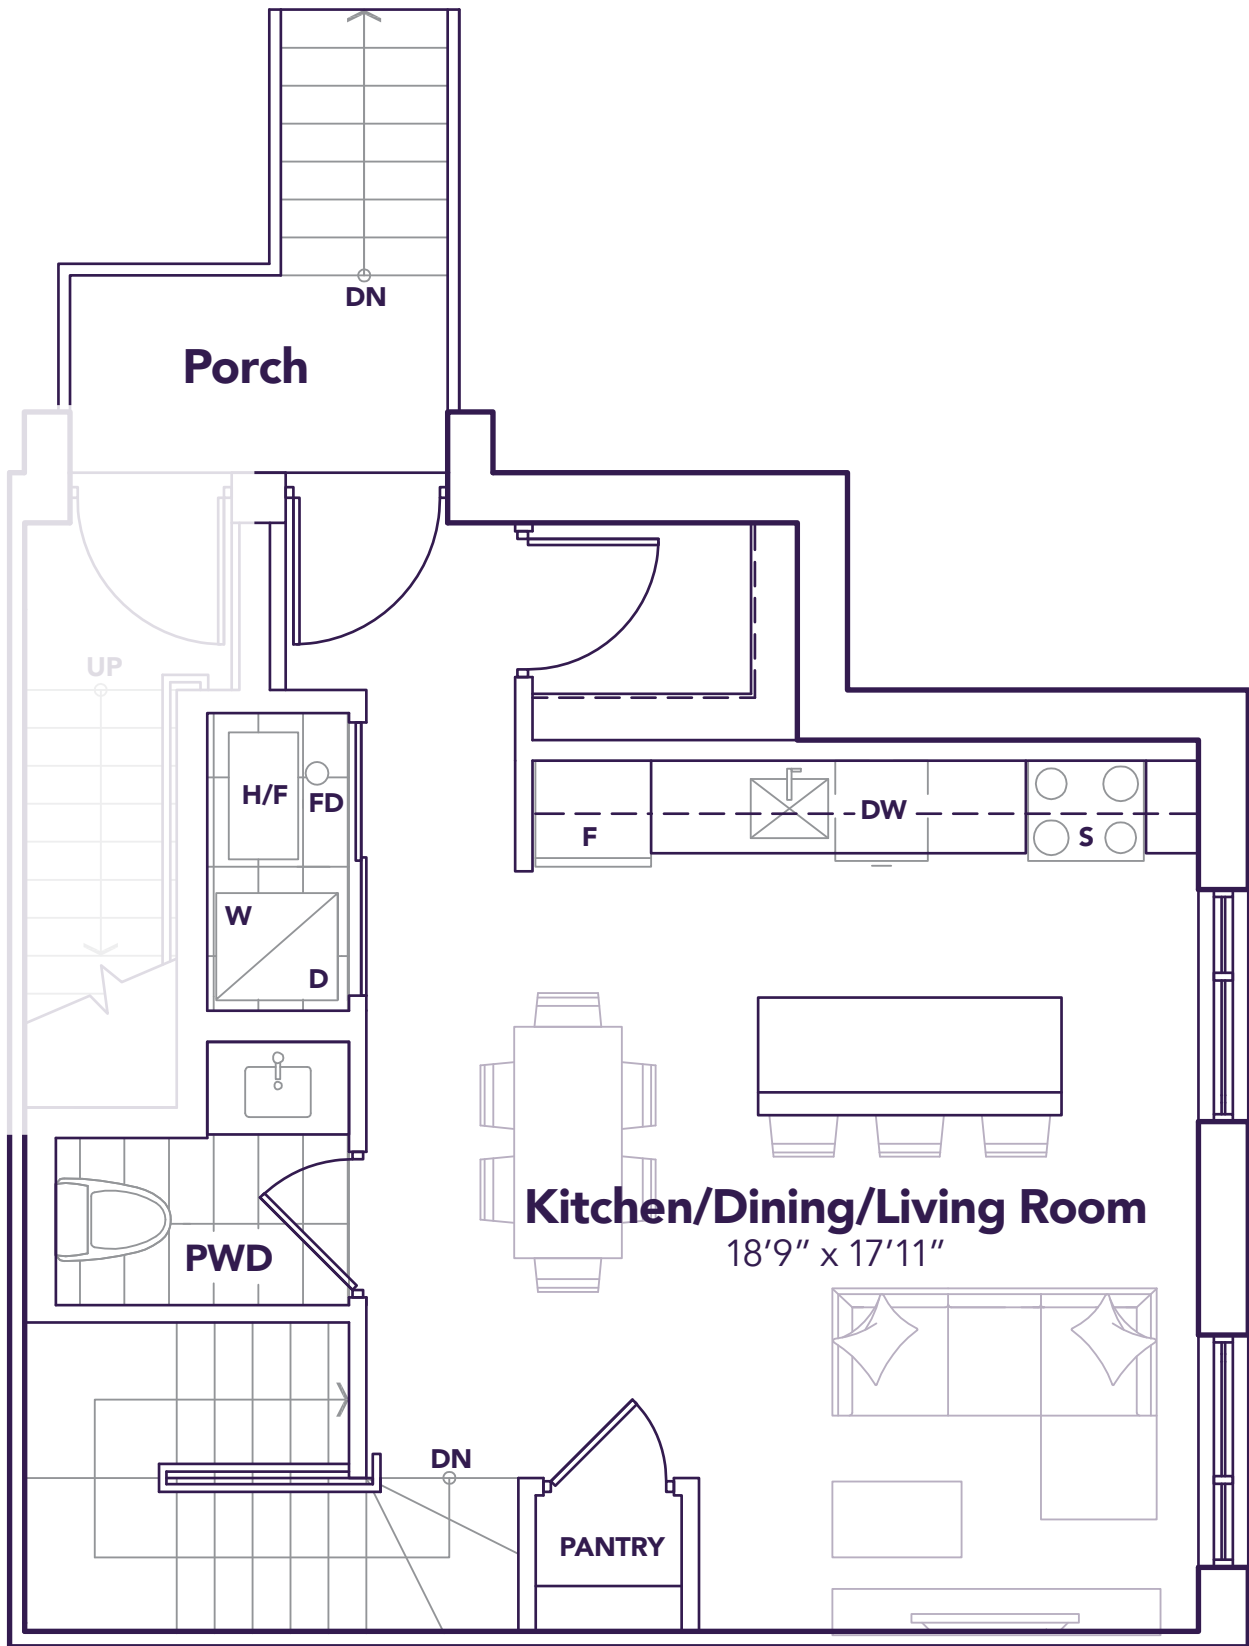

B5 THE MIAMI

COURTYARD COLLECTION

1255 SQ. FT.

2 BED, 2 + 1 BATH

9560

ISLINGTON

LIVING LEVEL