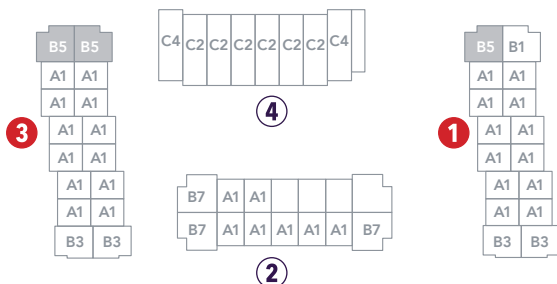

BLOCK 1 & 3

KINGSIIEN
GROUP INC.