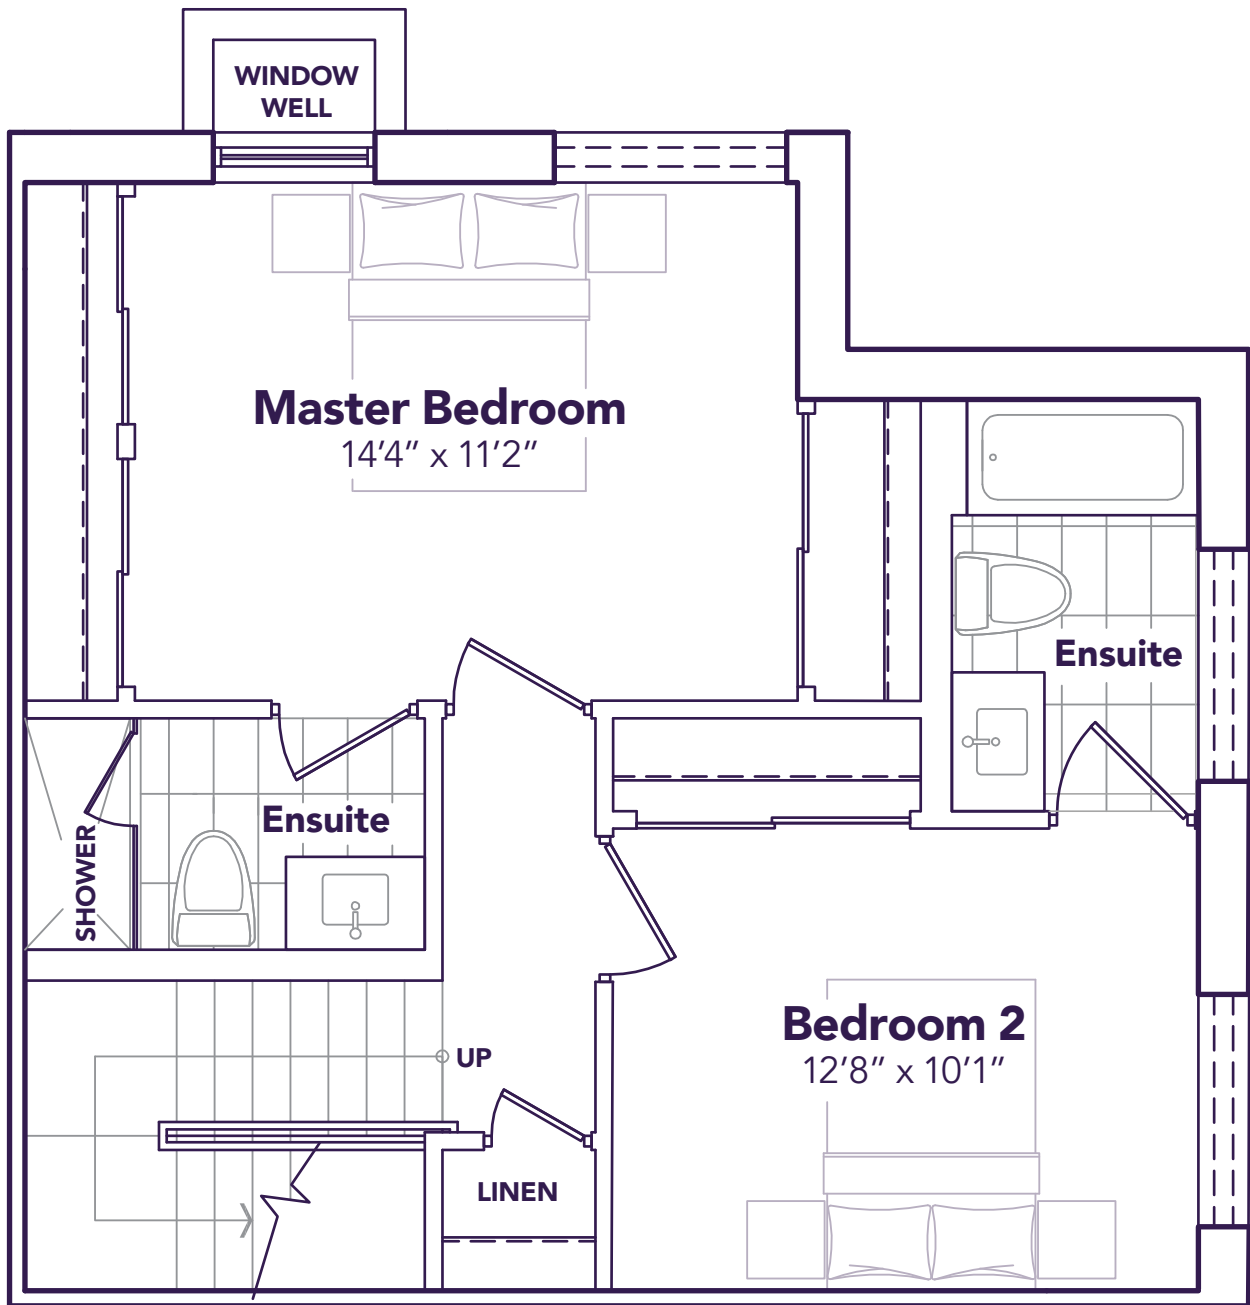

B5 THE MIAMI

COURTYARD COLLECTION

1255 SQ. FT.

2 BED, 2 + 1 BATH

9560

ISLINGTON

LIVING LEVEL

BLOCK 1 & 3

All prices, figures, sizes, specifications and information are subject to change without notice. All areas and stated dimensions are approximate. Mechanical location, actual usable floor space, living area and square footage may vary from stated floor area. Illustrations are artist's concept. E. & O. E.

KINGSIIEN
GROUP INC.

BEDROOM LEVEL

OPTIONAL

B5 THE MIAMI

COURTYARD COLLECTION

1255 SQ. FT.

3 BED, 2 + 1 BATH

9560

ISLINGTON

LIVING LEVEL

BLOCK 1 & 3

All prices, figures, sizes, specifications and information are subject to change without notice. All areas and stated dimensions are approximate. Mechanical location, actual usable floor space, living area and square footage may vary from stated floor area. Illustrations are artist's concept. E. & O. E.