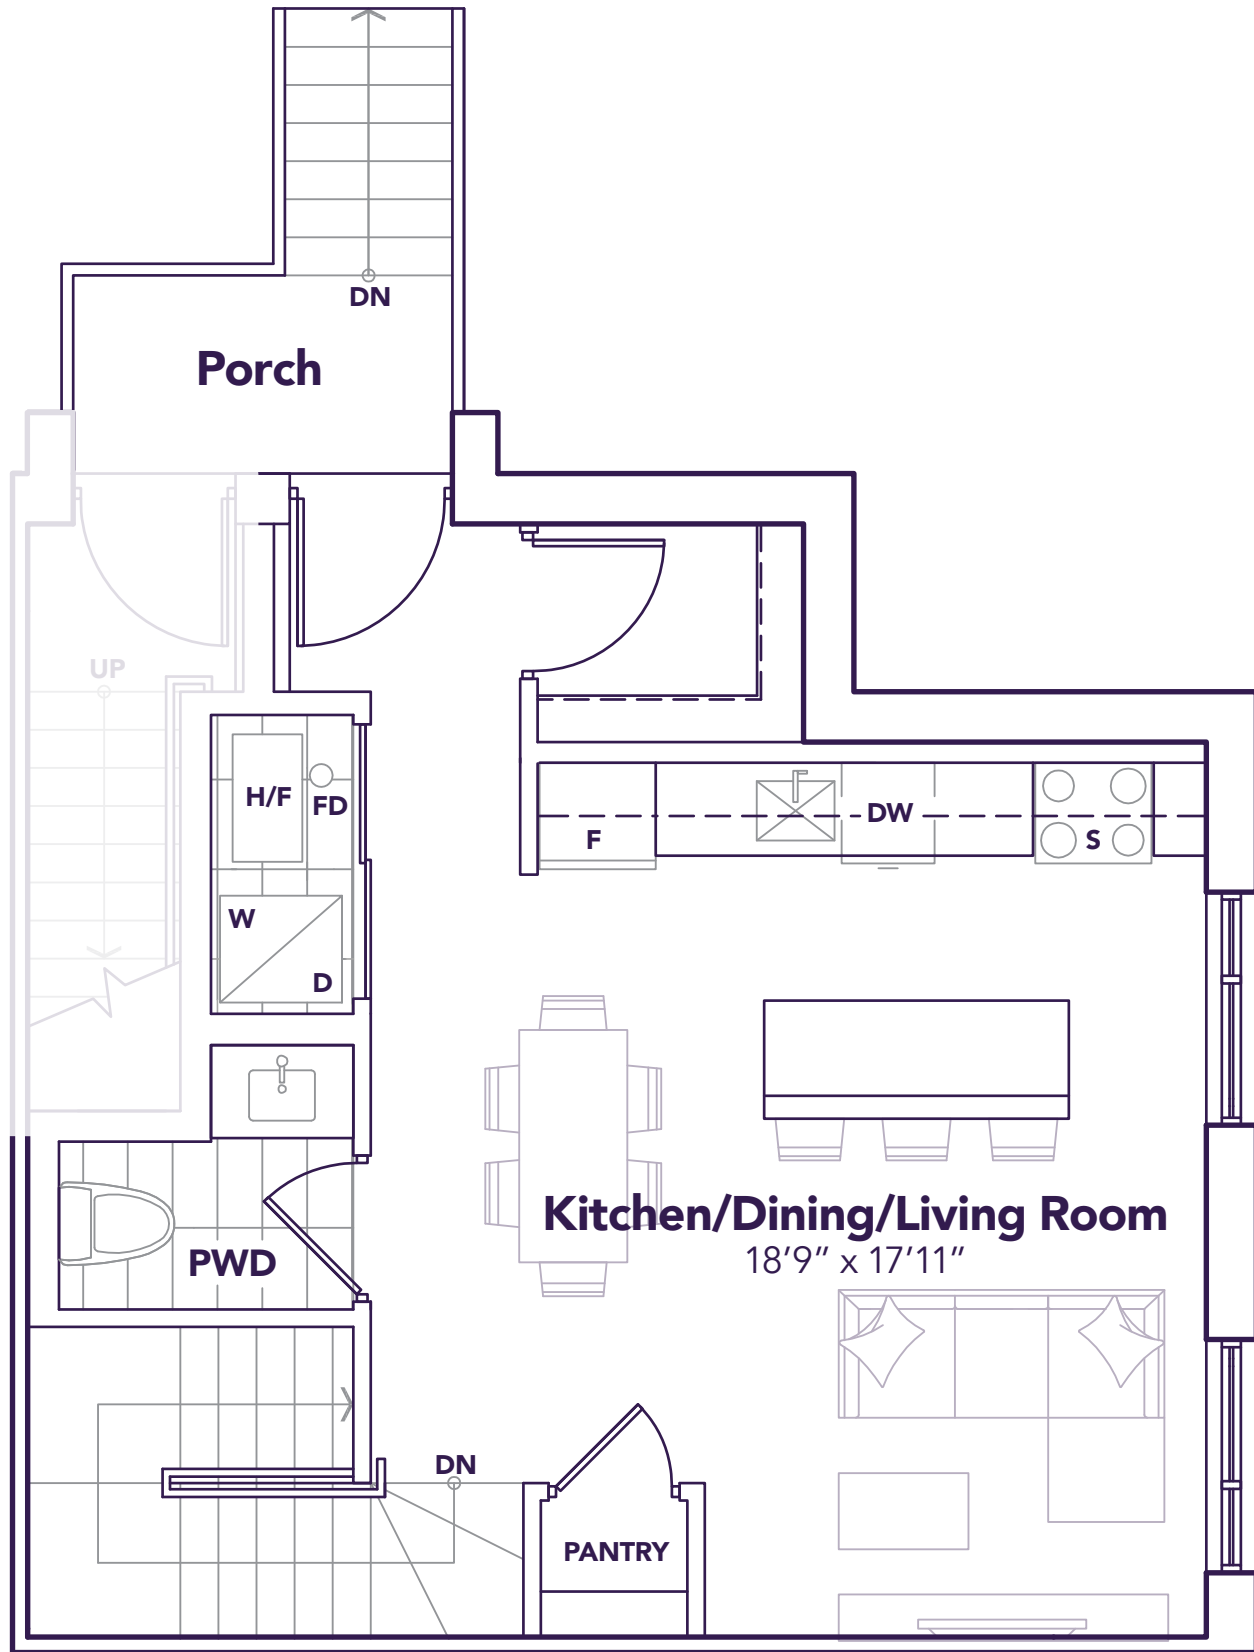

OPTIONAL

B5 THE MIAMI

COURTYARD COLLECTION

1255 SQ. FT.

3 BED, 2 + 1 BATH

9560

ISLINGTON

LIVING LEVEL