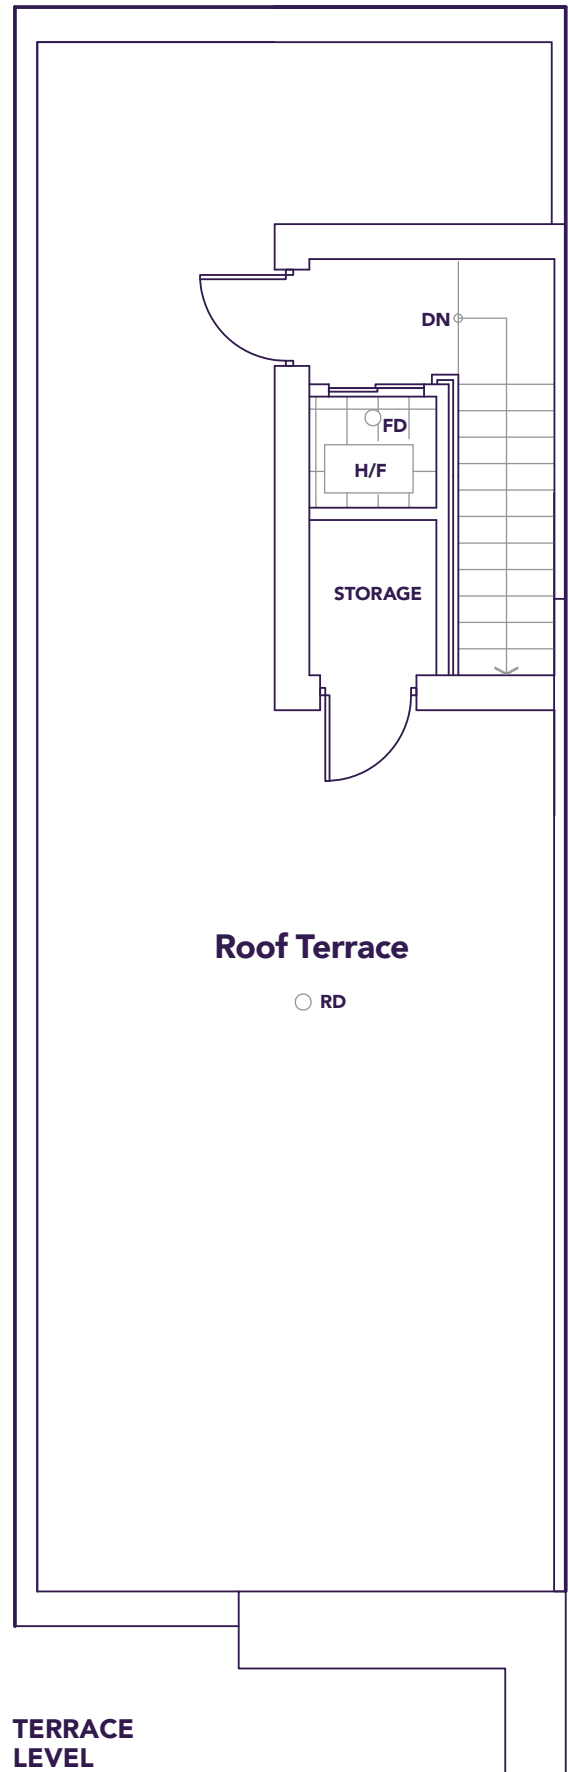

# C4 THE MONACO

SKYLINE COLLECTION

1955 SQ. FT.

TERRACE 648 SQ. FT. | 2 BED + DEN, 2 + 1 BATH

**9560**  
ISLINGTON

ENTRANCE LEVEL

BLOCK 4

All prices, figures, sizes, specifications and information are subject to change without notice. All areas and stated dimensions are approximate. Mechanical location, actual usable floor space, living area and square footage may vary from stated floor area. Illustrations are artist's concept. E. & O. E.

**BEDROOM  
LEVEL**

**TERRACE  
LEVEL**

ENTRANCE LEVEL

BLOCK 4

**BEDROOM LEVEL**

**TERRACE LEVEL**