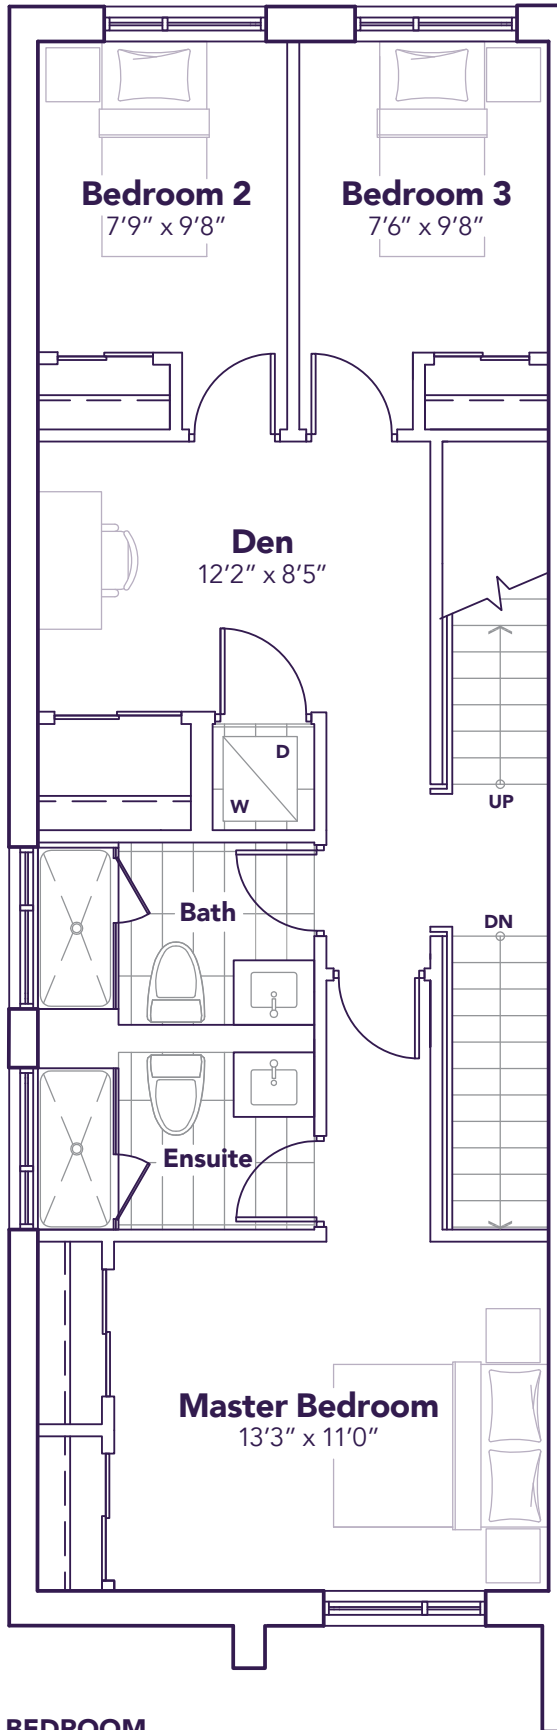

# C4 THE MONACO

SKYLINE COLLECTION

1955 SQ. FT.

TERRACE 648 SQ. FT. | 2 BED + DEN, 2 + 1 BATH

**9560**  
ISLINGTON

ENTRANCE LEVEL

BLOCK 4

All prices, figures, sizes, specifications and information are subject to change without notice. All areas and stated dimensions are approximate. Mechanical location, actual usable floor space, living area and square footage may vary from stated floor area. Illustrations are artist's concept. E. & O. E.

**BEDROOM  
LEVEL**

**TERRACE  
LEVEL**

ENTRANCE LEVEL

BLOCK 4

**BEDROOM LEVEL**

**TERRACE LEVEL**