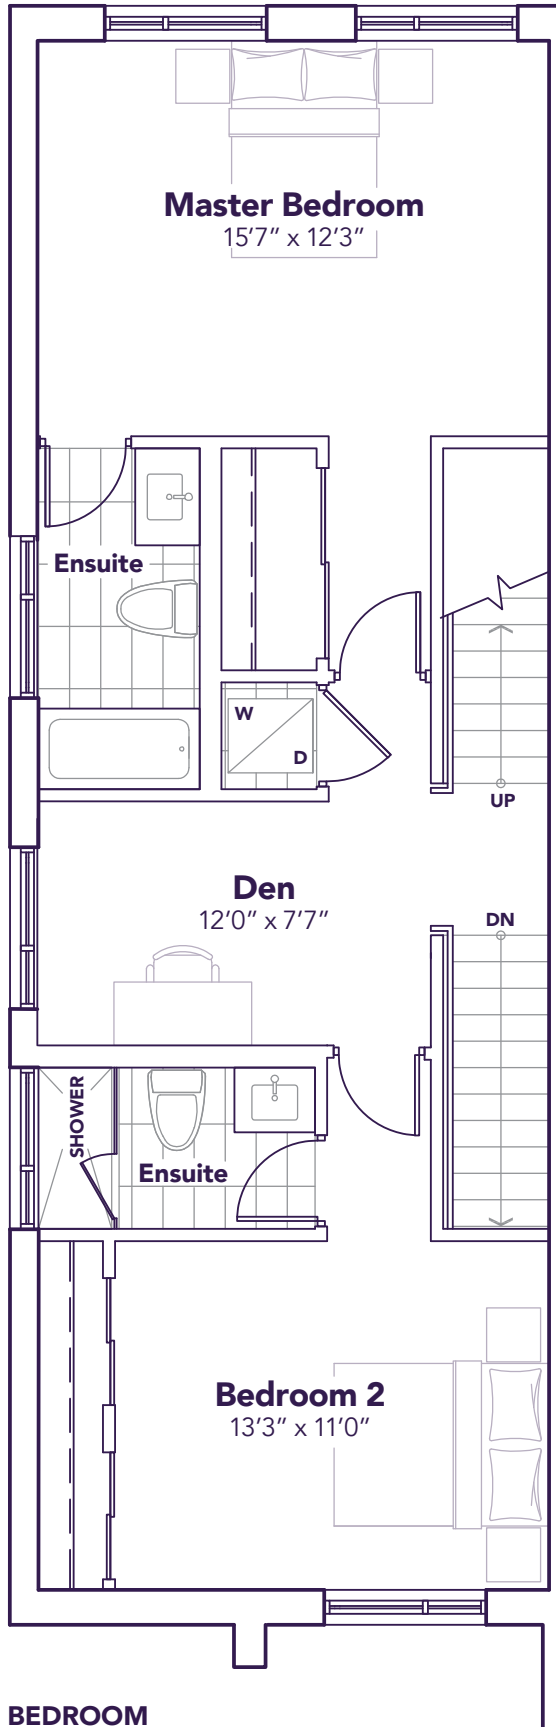

# C4 THE MONACO

SKYLINE COLLECTION

1955 SQ. FT.

TERRACE 648 SQ. FT. | 2 BED + DEN, 2 + 1 BATH

**9560**  
ISLINGTON

ENTRANCE LEVEL

BLOCK 4

All prices, figures, sizes, specifications and information are subject to change without notice. All areas and stated dimensions are approximate. Mechanical location, actual usable floor space, living area and square footage may vary from stated floor area. Illustrations are artist's concept. E. & O. E.

**BEDROOM  
LEVEL**

**TERRACE  
LEVEL**

ENTRANCE LEVEL

BLOCK 4

**BEDROOM LEVEL**

**TERRACE LEVEL**