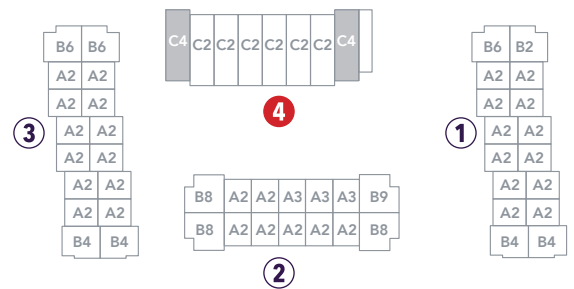

# C4 THE MONACO

SKYLINE COLLECTION

1955 SQ. FT.

TERRACE 648 SQ. FT. | 2 BED + DEN, 2 + 1 BATH

**9560**  
ISLINGTON

ENTRANCE LEVEL

BLOCK 4

All prices, figures, sizes, specifications and information are subject to change without notice. All areas and stated dimensions are approximate. Mechanical location, actual usable floor space, living area and square footage may vary from stated floor area. Illustrations are artist's concept. E. & O. E.

**BEDROOM  
LEVEL**

**TERRACE  
LEVEL**

ENTRANCE LEVEL

BLOCK 4

**BEDROOM LEVEL**

**TERRACE LEVEL**