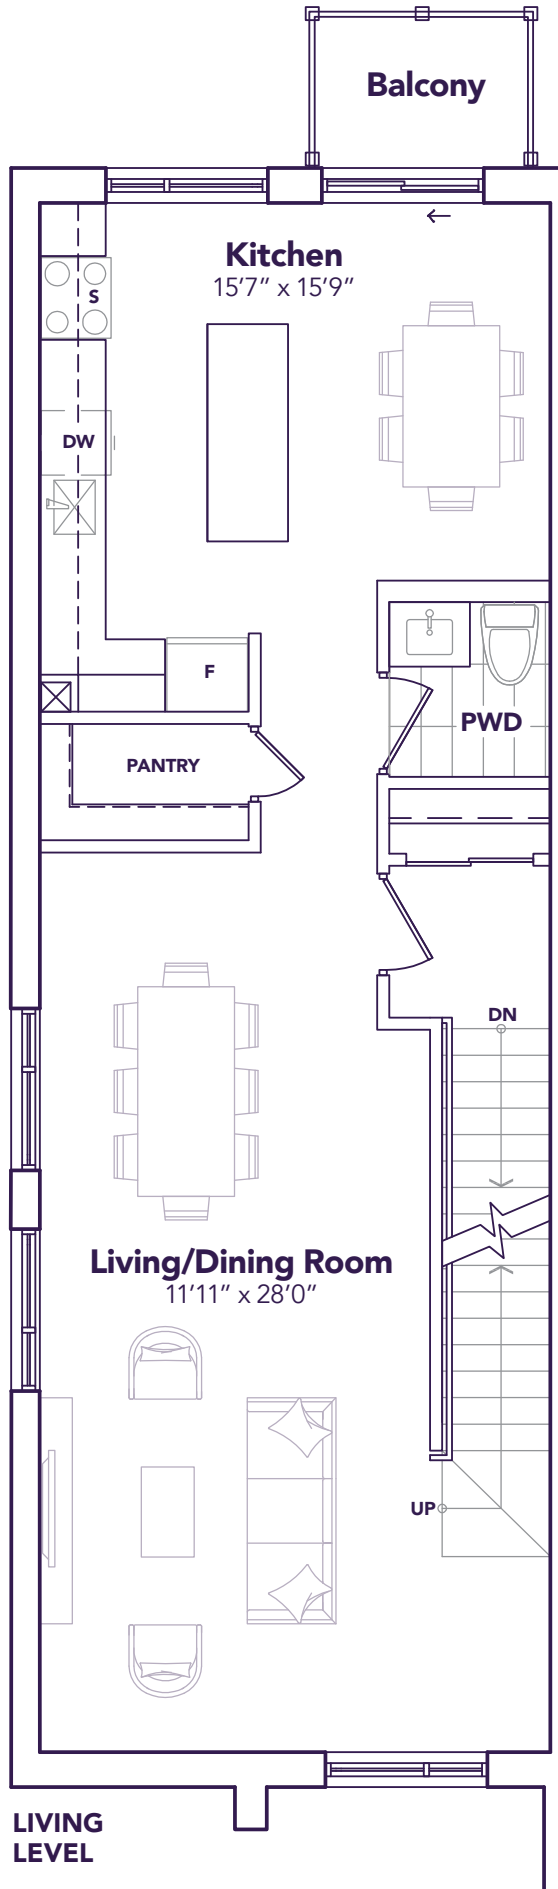

# C4 THE MONACO

SKYLINE COLLECTION

1955 SQ. FT.

TERRACE 648 SQ. FT. | 2 BED + DEN, 2 + 1 BATH

**9560**  
ISLINGTON

ENTRANCE LEVEL

BLOCK 4

All prices, figures, sizes, specifications and information are subject to change without notice. All areas and stated dimensions are approximate. Mechanical location, actual usable floor space, living area and square footage may vary from stated floor area. Illustrations are artist's concept. E. & O. E.

**BEDROOM  
LEVEL**

**TERRACE  
LEVEL**

ENTRANCE LEVEL

BLOCK 4

**BEDROOM LEVEL**

**TERRACE LEVEL**