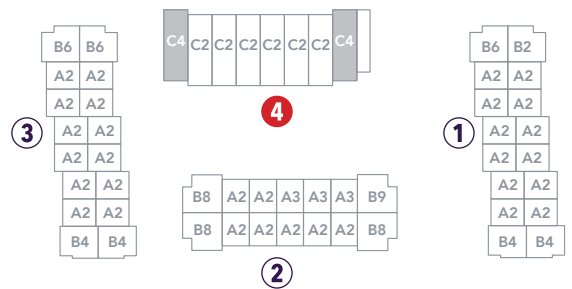

# C4 THE MONACO

SKYLINE COLLECTION

1955 SQ. FT.

TERRACE 648 SQ. FT. | 2 BED + DEN, 2 + 1 BATH

**9560**  
ISLINGTON

ENTRANCE LEVEL

BLOCK 4

All prices, figures, sizes, specifications and information are subject to change without notice. All areas and stated dimensions are approximate. Mechanical location, actual usable floor space, living area and square footage may vary from stated floor area. Illustrations are artist's concept. E. & O. E.

**BEDROOM  
LEVEL**

**TERRACE  
LEVEL**

ENTRANCE LEVEL

BLOCK 4

**BEDROOM LEVEL**

**TERRACE LEVEL**