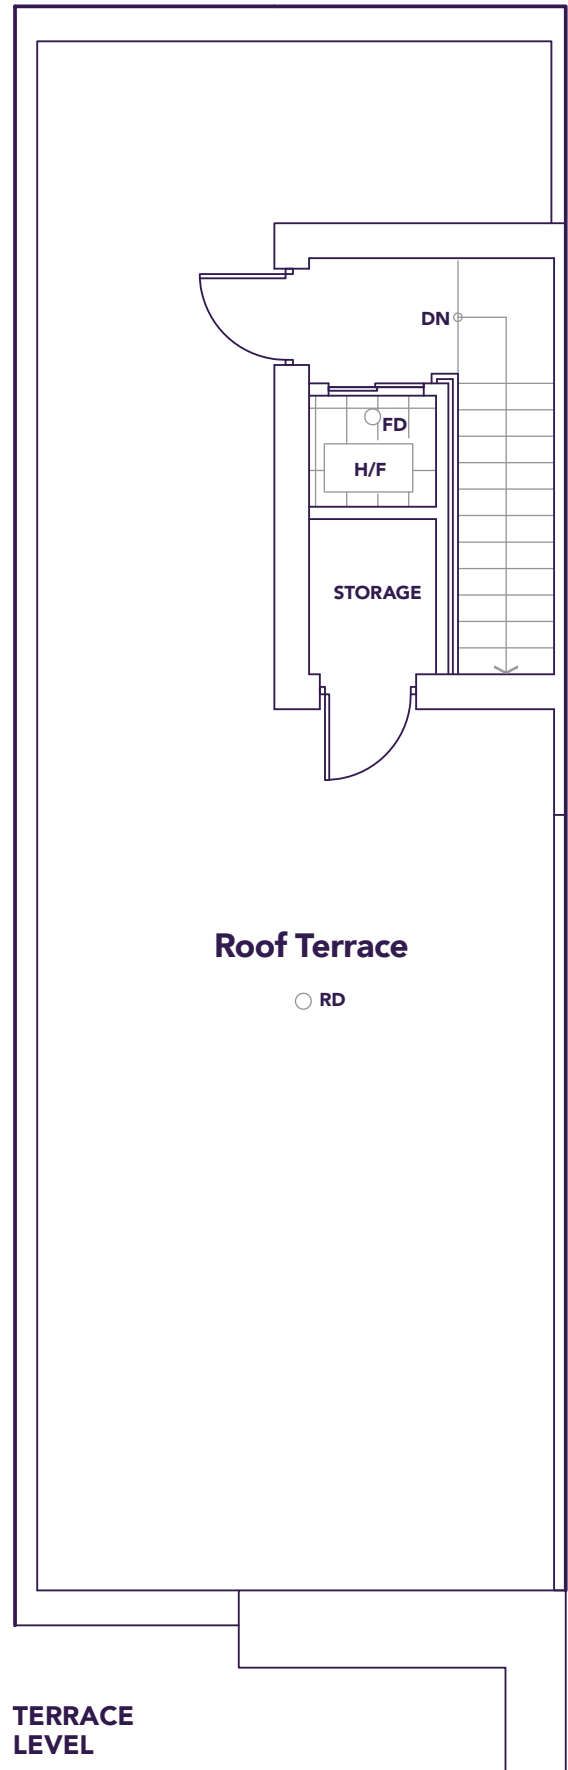

# C4 THE MONACO

SKYLINE COLLECTION

1955 SQ. FT.

TERRACE 648 SQ. FT. | 2 BED + DEN, 2 + 1 BATH

**9560**  
ISLINGTON

ENTRANCE LEVEL

BLOCK 4

All prices, figures, sizes, specifications and information are subject to change without notice. All areas and stated dimensions are approximate. Mechanical location, actual usable floor space, living area and square footage may vary from stated floor area. Illustrations are artist's concept. E. & O. E.

**BEDROOM  
LEVEL**

**TERRACE  
LEVEL**

ENTRANCE LEVEL

BLOCK 4

**BEDROOM LEVEL**

**TERRACE LEVEL**