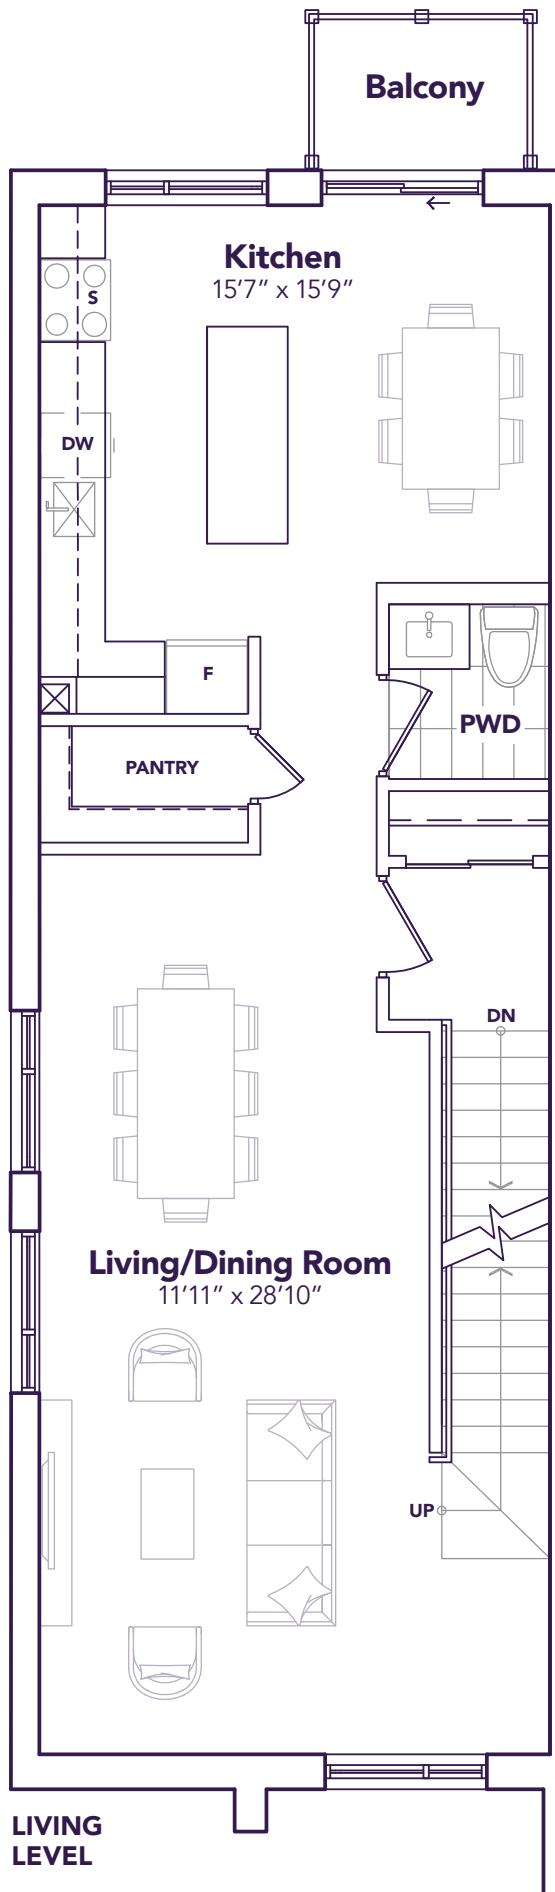

# C4 THE MONACO

SKYLINE COLLECTION

1955 SQ. FT.

TERRACE 648 SQ. FT. | 2 BED + DEN, 2 + 1 BATH

**9560**  
ISLINGTON

ENTRANCE LEVEL

BLOCK 4

All prices, figures, sizes, specifications and information are subject to change without notice. All areas and stated dimensions are approximate. Mechanical location, actual usable floor space, living area and square footage may vary from stated floor area. Illustrations are artist's concept. E. & O. E.

**BEDROOM  
LEVEL**

**TERRACE  
LEVEL**

ENTRANCE LEVEL

BLOCK 4

**BEDROOM LEVEL**

**TERRACE LEVEL**