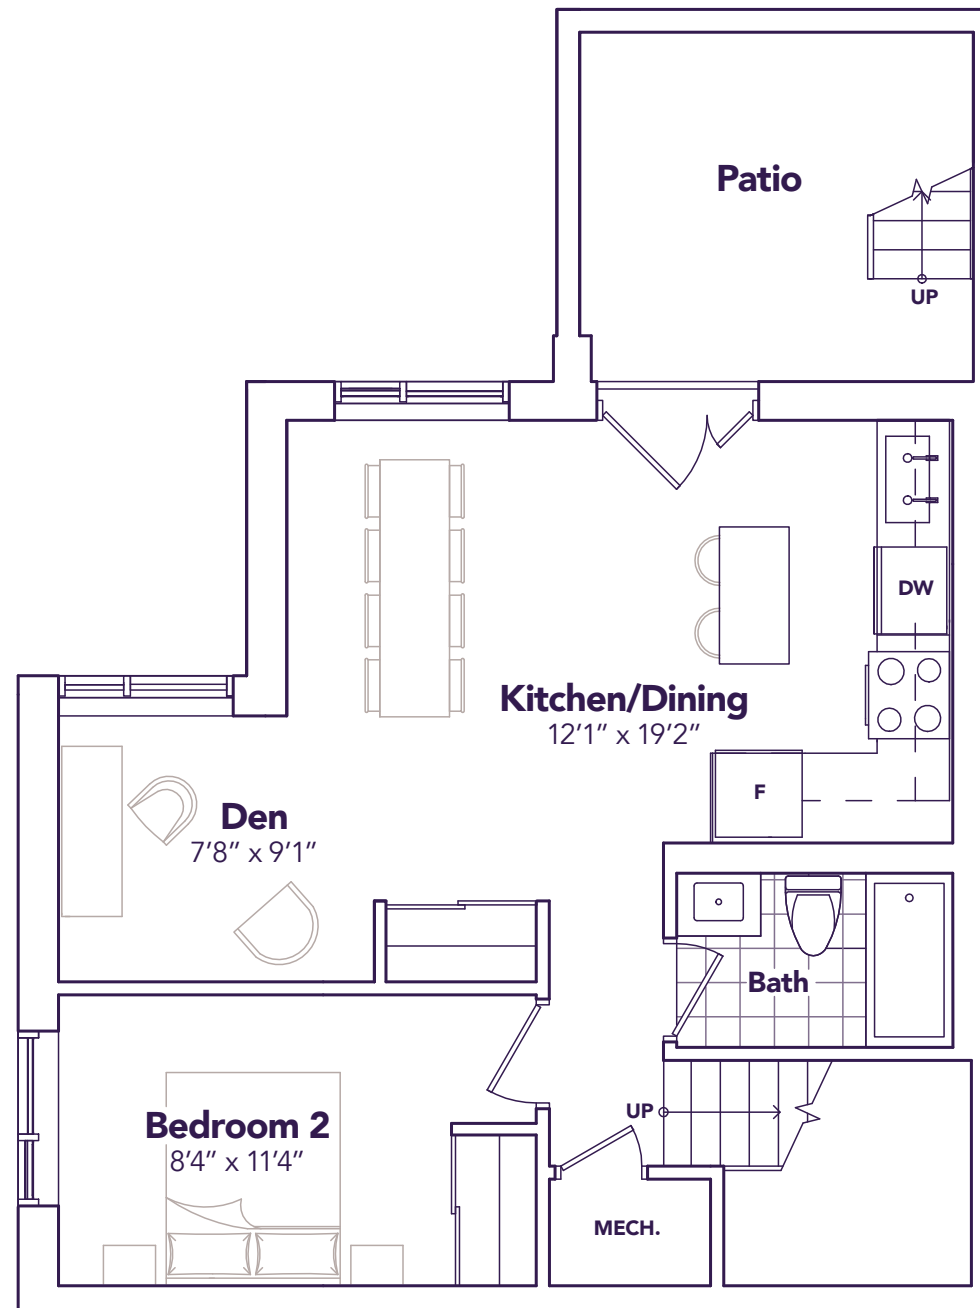

# WHISPER

1248 SQ. FT. 2  2 

ENTRANCE LEVEL

MAIN LEVEL

MODEL D1

» STRIDE »

Life's A Breeze

BLOCK 1    BLOCK 2    BLOCK 3    BLOCK 4

All prices, figures, sizes, specifications and information are subject to change without notice. All areas and stated dimensions are approximate. Mechanical location, actual usable floor space, living area and square footage may vary from stated floor area. Illustrations are artist's concept. E. & O. E.