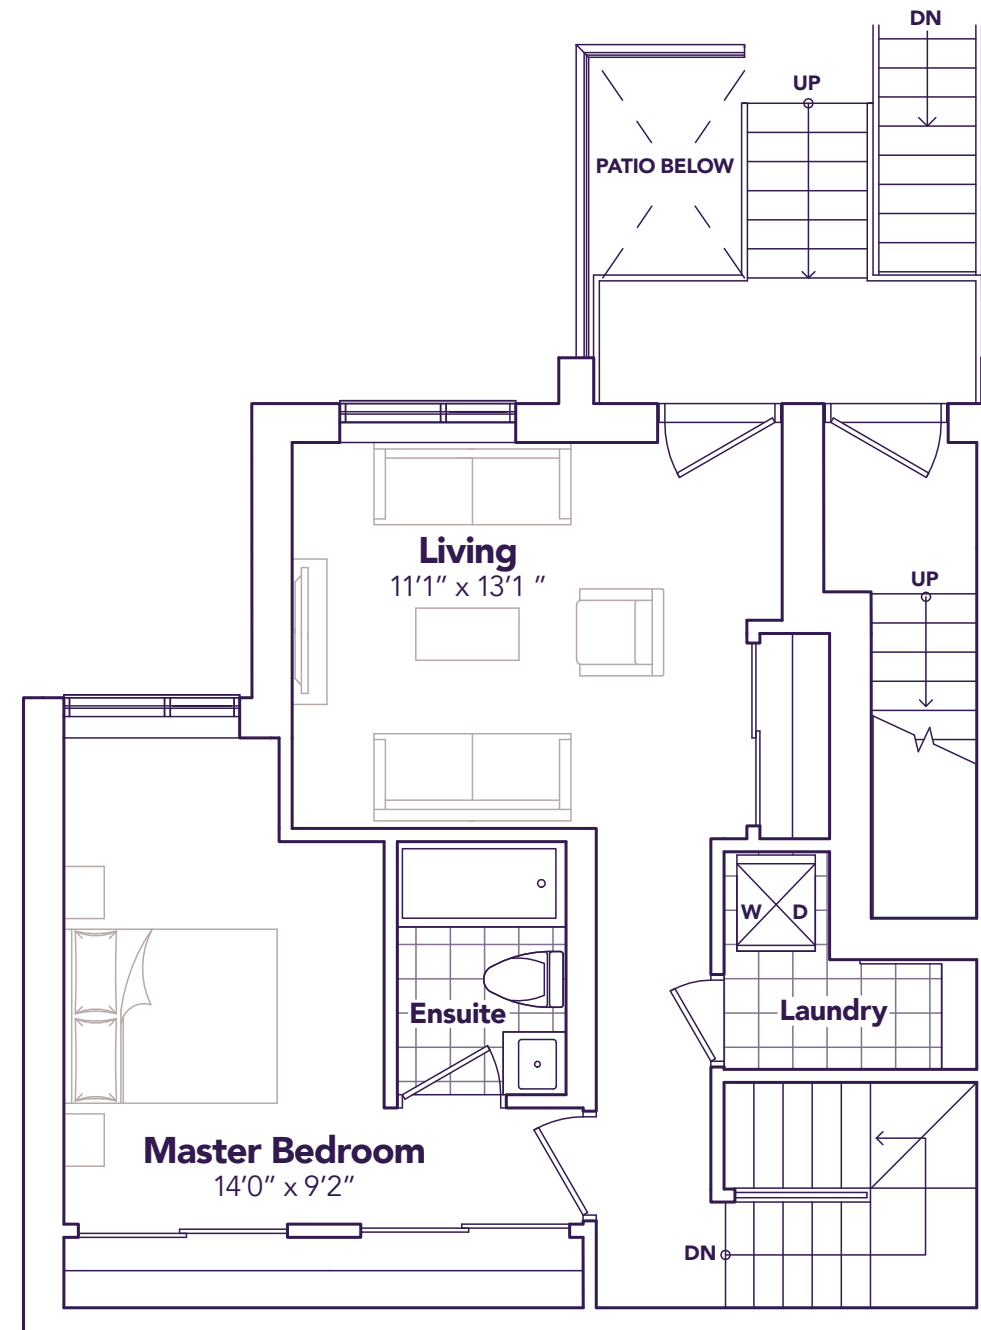

MODEL D1

# WHISPER

2  2 

» Life's A Breeze  
MyStride.ca

» STRIDE »  
Life's A Breeze

# WHISPER

1248 SQ. FT. 2  2 

ENTRANCE LEVEL

MAIN LEVEL

MODEL D1

» STRIDE »

Life's A Breeze

BLOCK 1    BLOCK 2    BLOCK 3    BLOCK 4

All prices, figures, sizes, specifications and information are subject to change without notice. All areas and stated dimensions are approximate. Mechanical location, actual usable floor space, living area and square footage may vary from stated floor area. Illustrations are artist's concept. E. & O. E.