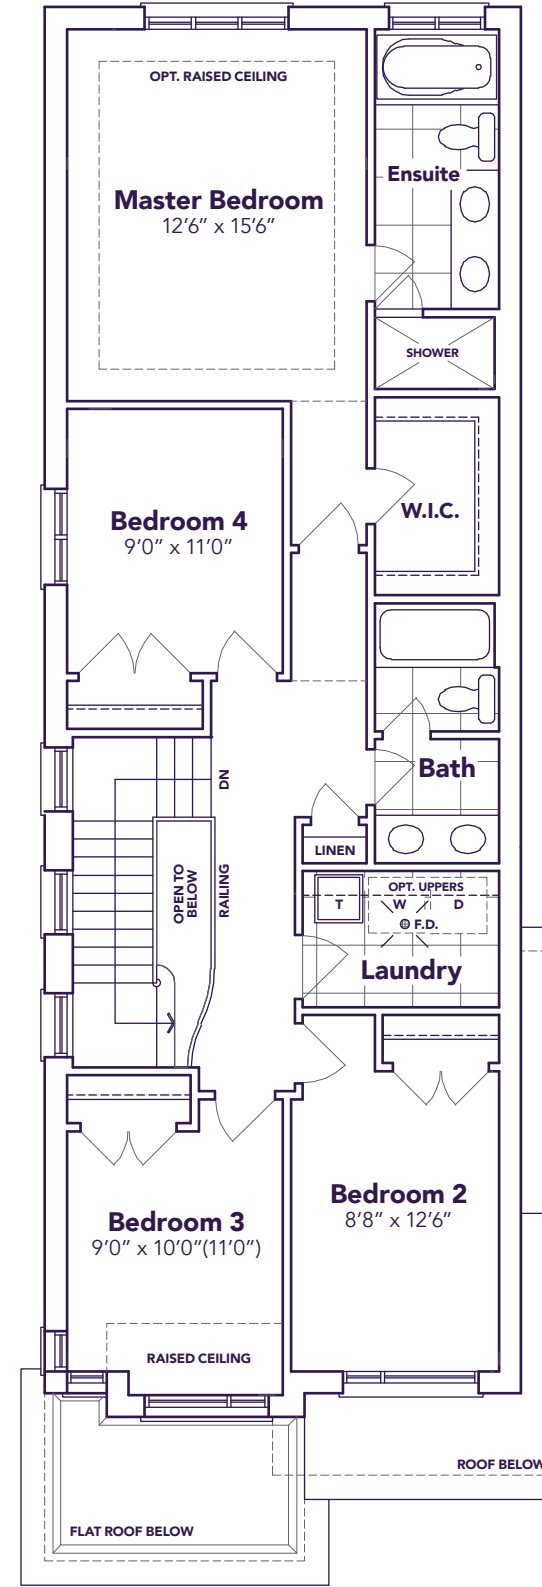

SECOND FLOOR

ELEVATION **B1**