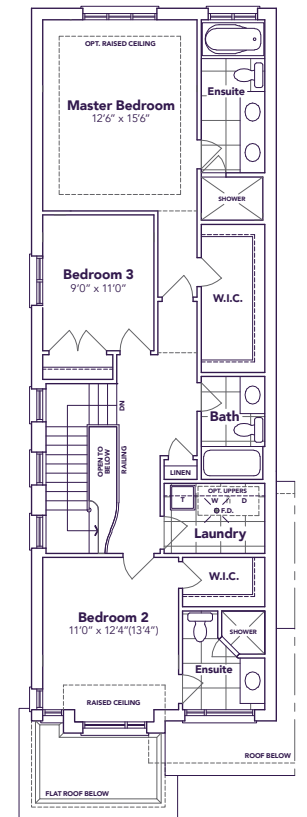

OPT. SECOND FLOOR