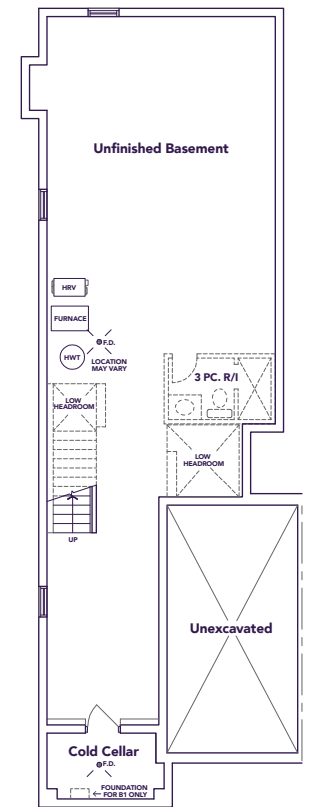

TOWNHOME 2603

END MODEL

William

B1/B2A
2120 SQ. FT.

3-4 2-3+1

MAIN FLOOR

B2A

SECOND FLOOR

OPT. SECOND FLOOR

BASEMENT