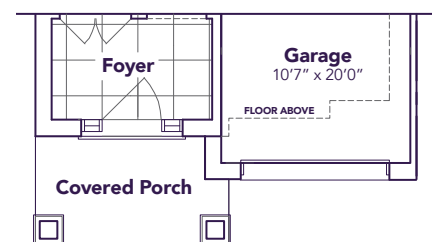

TOWNHOME 2603

END MODEL

William

B1/B2A
2120 SQ. FT.

3-4 2-3+1

MAIN FLOOR

B2A

SECOND FLOOR

OPT. SECOND FLOOR

BASEMENT