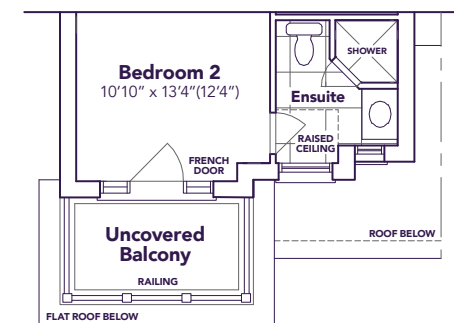

TOWNHOME 2603

END MODEL

William

B1/B2A
2120 SQ. FT.

3-4 2-3+1

MAIN FLOOR

B2A

SECOND FLOOR

B2A OPT.

OPT. SECOND FLOOR

BASEMENT