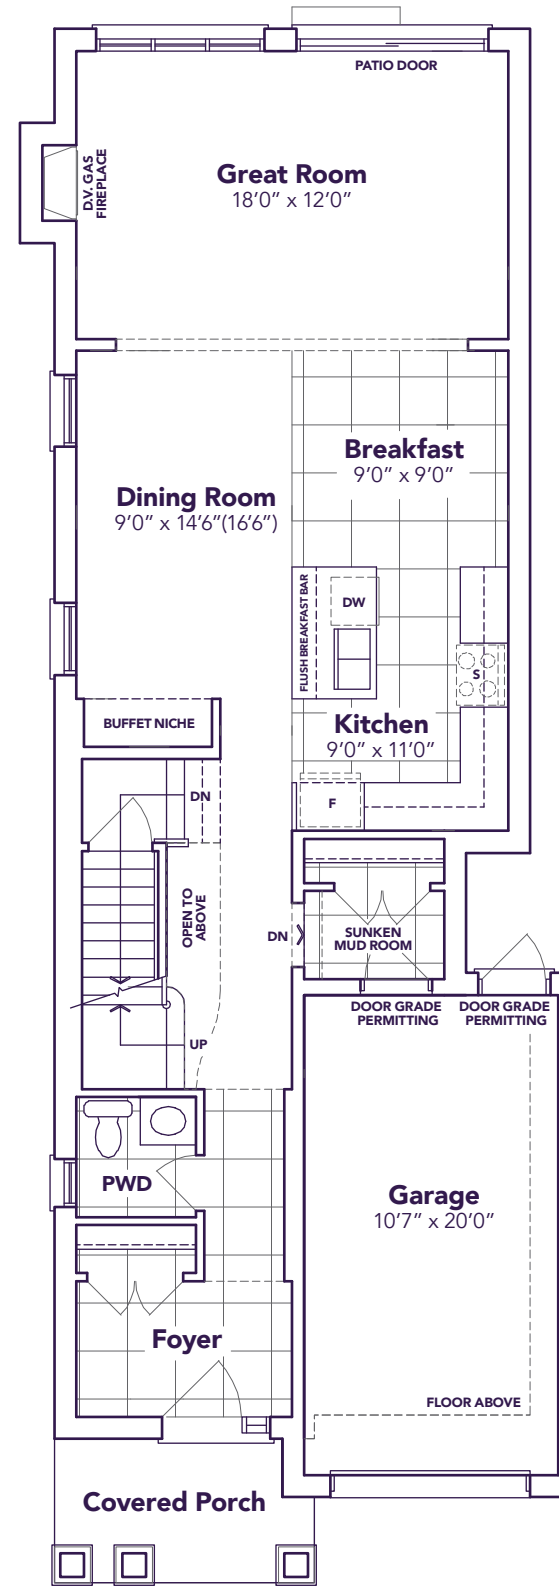

MAIN FLOOR

ELEVATION **B1**