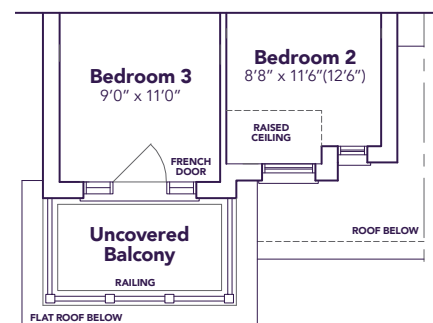

TOWNHOME 2603

END MODEL

William

B1/B2A
2120 SQ. FT.

3-4 2-3+1

MAIN FLOOR

B2A

SECOND FLOOR

B2A

OPT. SECOND FLOOR

BASEMENT