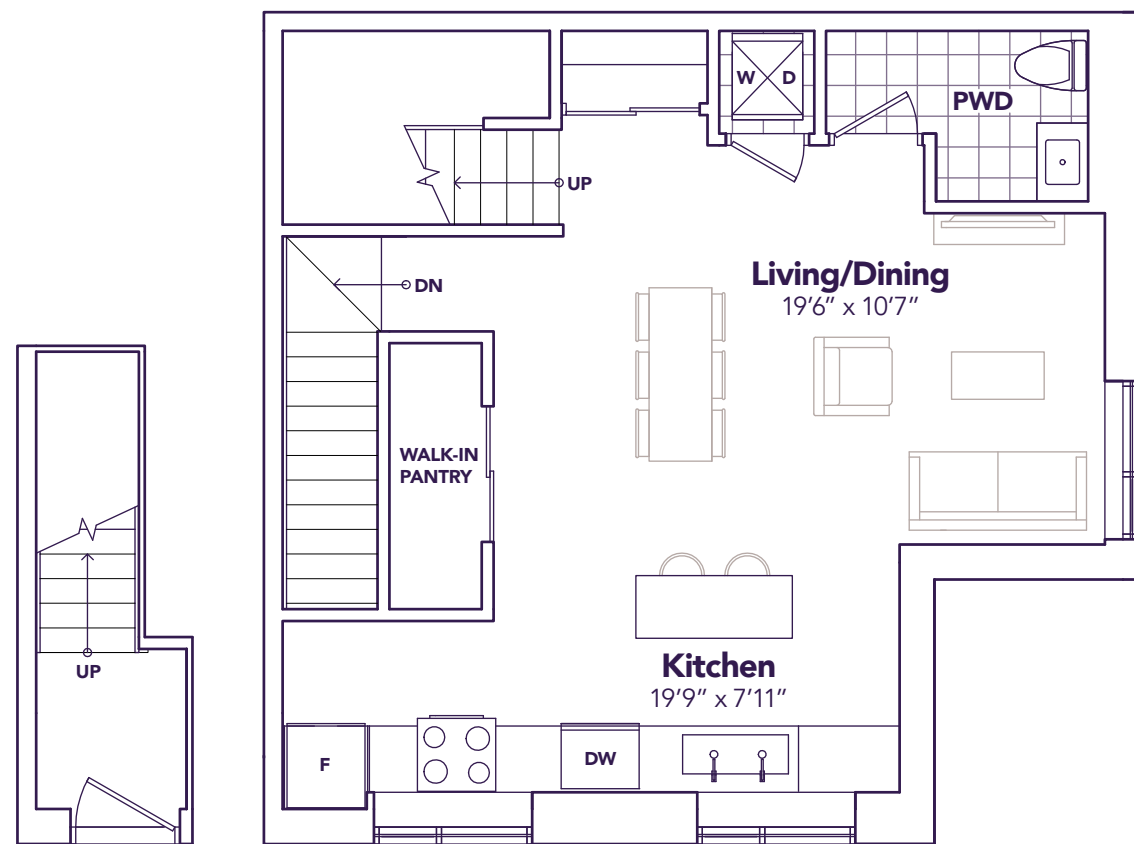

# WINDSONG

1567 SQ. FT. 2  2+1 

ENTRANCE LEVEL

LIVING LEVEL

BEDROOM LEVEL

TERRACE LEVEL

MODEL B2

» STRIDE »