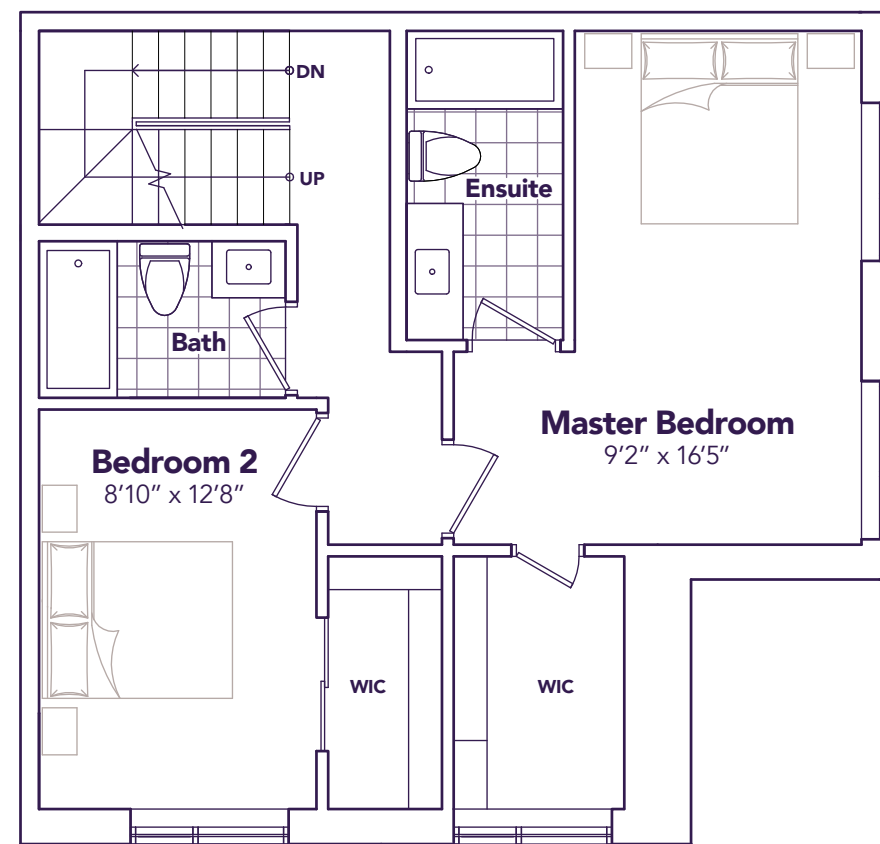

# WINDSONG

1567 SQ. FT. 2  2+1 

ENTRANCE LEVEL

LIVING LEVEL

BEDROOM LEVEL

TERRACE LEVEL

MODEL B2

» STRIDE »