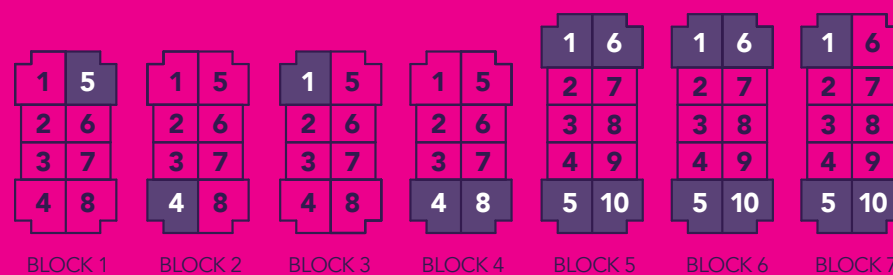

# WINDSONG

1567 SQ. FT. 2  2+1 

ENTRANCE LEVEL

LIVING LEVEL

BEDROOM LEVEL

TERRACE LEVEL

MODEL B2

» STRIDE »

Life's A Breeze

All prices, figures, sizes, specifications and information are subject to change without notice. All areas and stated dimensions are approximate. Mechanical location, actual usable floor space, living area and square footage may vary from stated floor area. Illustrations are artist's concept. E. & O. E.