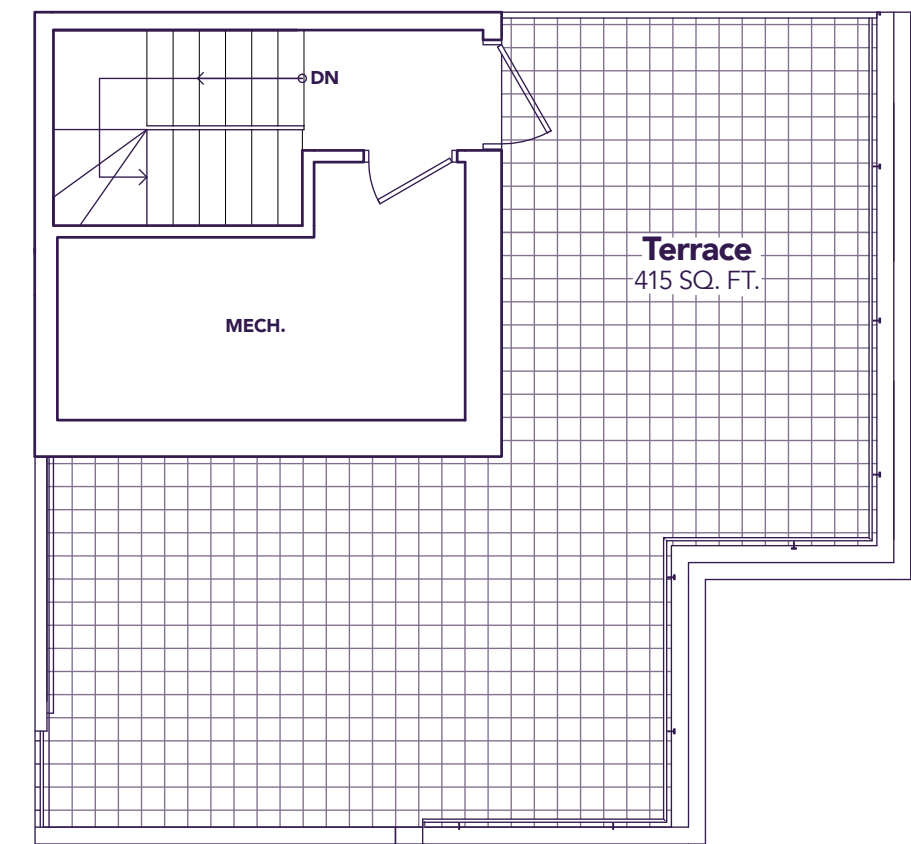

# WINDSONG

1567 SQ. FT. 2  2+1 

ENTRANCE LEVEL

LIVING LEVEL

BEDROOM LEVEL

TERRACE LEVEL

MODEL B2

» STRIDE »

Life's A Breeze

All prices, figures, sizes, specifications and information are subject to change without notice. All areas and stated dimensions are approximate. Mechanical location, actual usable floor space, living area and square footage may vary from stated floor area. Illustrations are artist's concept. E. & O. E.