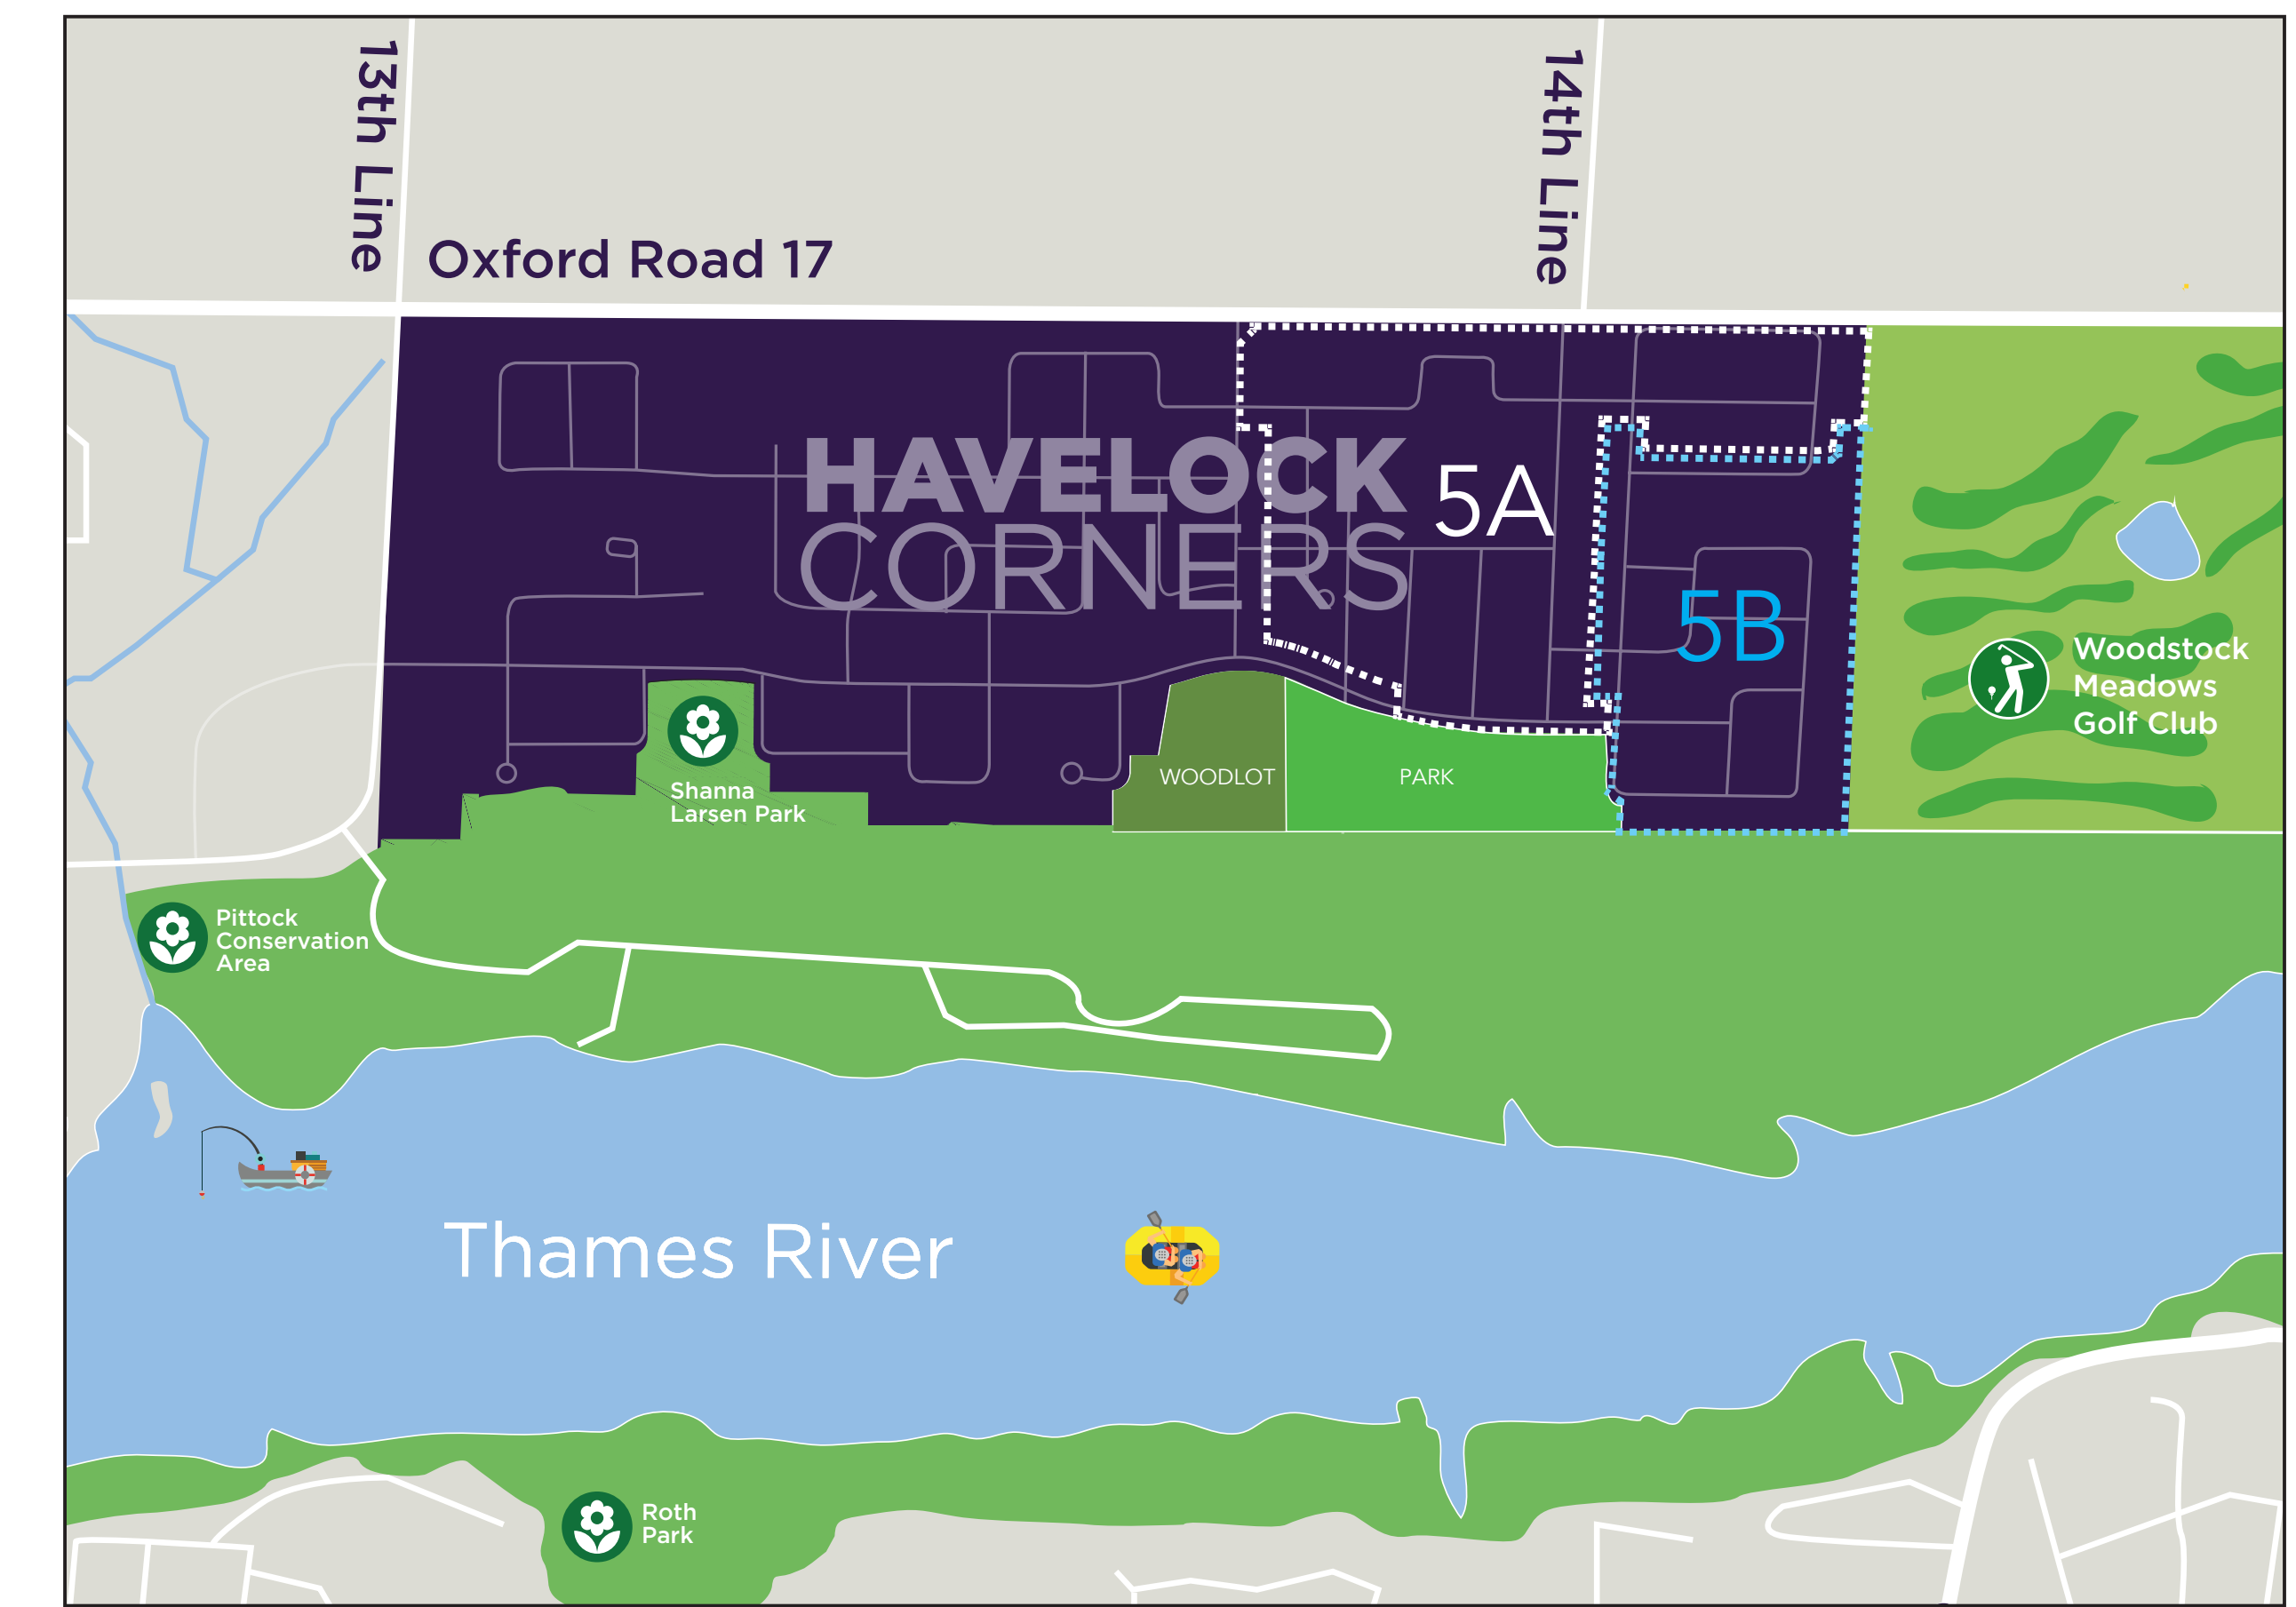

# Site Plan

## LEGEND

TOWNS
36s
42s

PHASE 5 A

PHASE 5 B

Map may not be to scale. Lot numbers on plan don't reflect the legal document. E.& O. E.