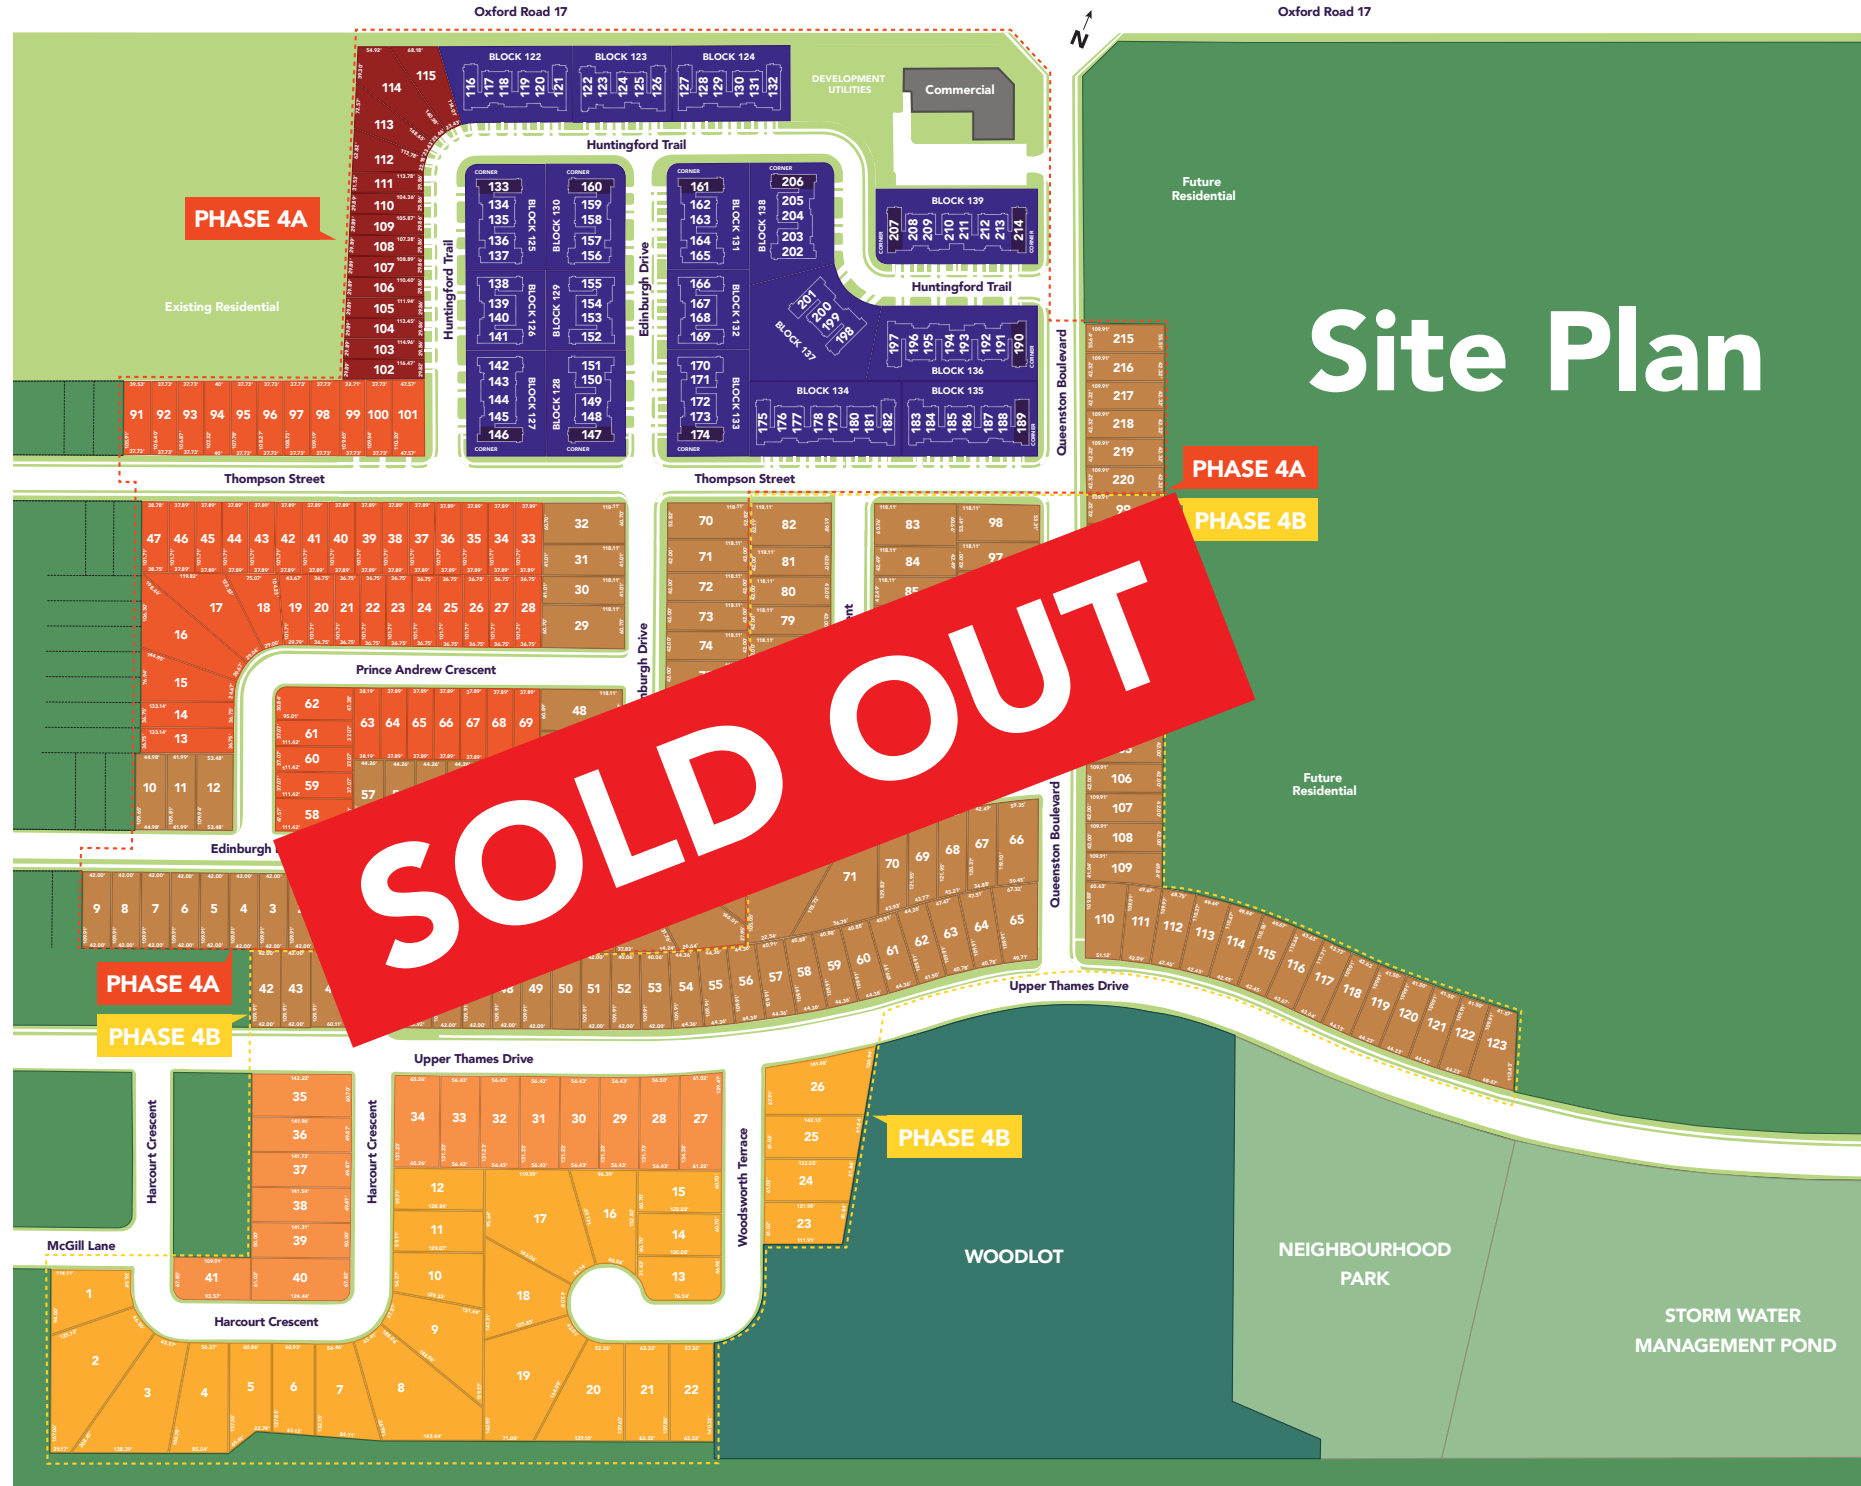

# Site Plan

**SOLD OUT**

**LEGEND**

60s	50s	42s
36s	30s	TOWNS

PHASE 4A

PHASE 4B

Map may not be to scale. Lot numbers on plan don't reflect the legal document. E.&O. E.