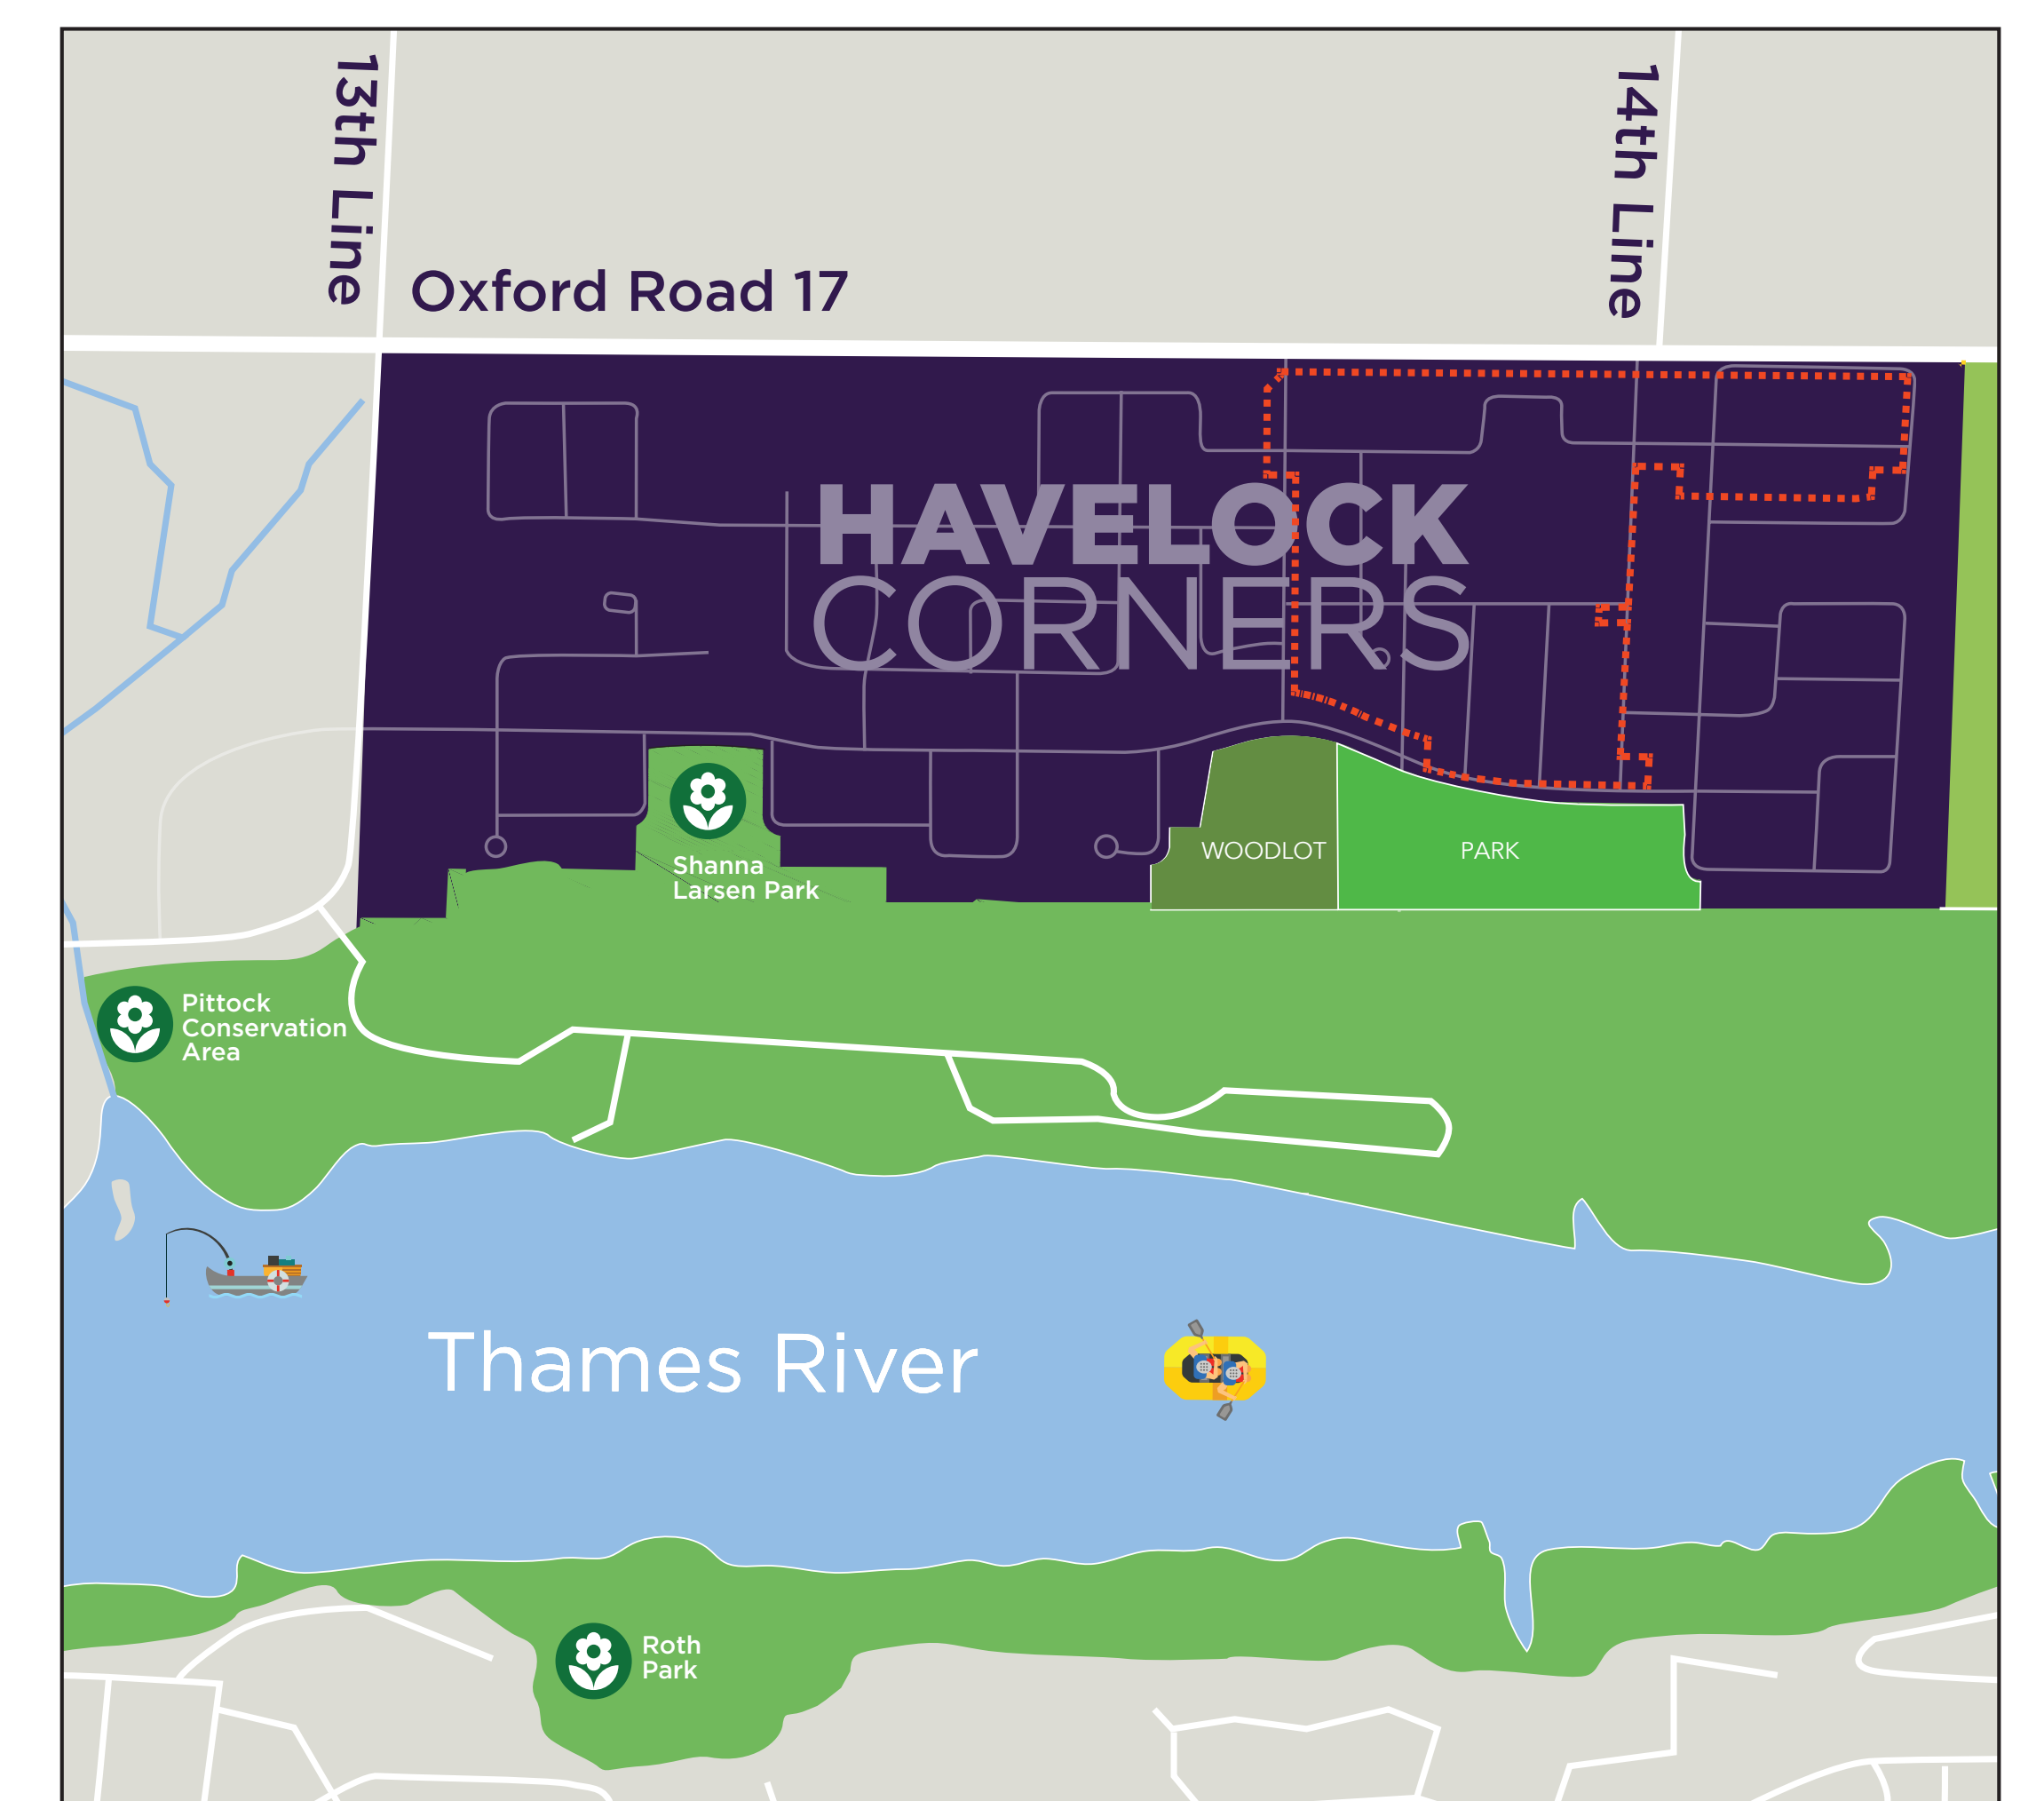

Site Plan

LEGEND

TOWNS
36s
42s

PHASE 5A

Map may not be to scale. Lot numbers on plan don't reflect the legal document. E. & O. E.